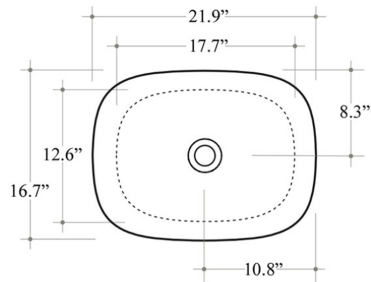

Finishes:

-  Glossy White
-  Matte White
-  Glossy Black
-  Matte Black

* WS Bath Collections reserves the right to revise dimensions or information on this sheet without notice

Collection Seed	Model Seed 55.44 - SEL02	Dimensions Metric <i>1 inch = 2.54 cm</i> <i>1 inch = 25.4 mm</i>	 1051 Lea Drive - Collegeville, PA 19426 Tel. 215 513 9400 - Fax 610 831 0215 www.ws bathcollections.com - info@ws bathcollections.com
-----------------------------	--------------------------------------	---	---

Collection
Seed

Model |
Seed 55.42 - SEL02

Dimensions Metric

1 inch = 2.54 cm
1 inch = 25.4 mm

WS[®]
BATH
COLLECTIONS

1051 Lea Drive - Collegeville, PA 19426
Tel. 215 513 9400 - Fax 610 831 0215
www.ws bathcollections.com - info@ws bathcollections.com

Dimensions Metric
1 inch = 2.54 cm
1 inch = 25.4 mm

WS[®]
BATH
COLLECTIONS

1051 Lea Drive - Collegeville, PA 19426
Tel. 215 513 9400 - Fax 610 831 0215
www.ws bathcollections.com - info@ws bathcollections.com