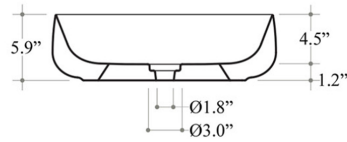

Finishes:

-  Glossy White
-  Matte White
-  Glossy Black
-  Matte Black

* WS Bath Collections reserves the right to revise dimensions or information on this sheet without notice

Collection Seed	Model Seed 55.44 - SEL02	Dimensions Metric <i>1 inch = 2.54 cm</i> <i>1 inch = 25.4 mm</i>	 1051 Lea Drive - Collegeville, PA 19426 Tel. 215 513 9400 - Fax 610 831 0215 www.ws bathcollections.com - info@ws bathcollections.com
-----------------------------	--------------------------------------	---	---

Collection
Seed

Model |
Seed 55.42 - SEL02

Dimensions Metric

1 inch = 2.54 cm
1 inch = 25.4 mm

WS[®]
BATH
COLLECTIONS

1051 Lea Drive - Collegeville, PA 19426
Tel. 215 513 9400 - Fax 610 831 0215
www.ws bathcollections.com - info@ws bathcollections.com