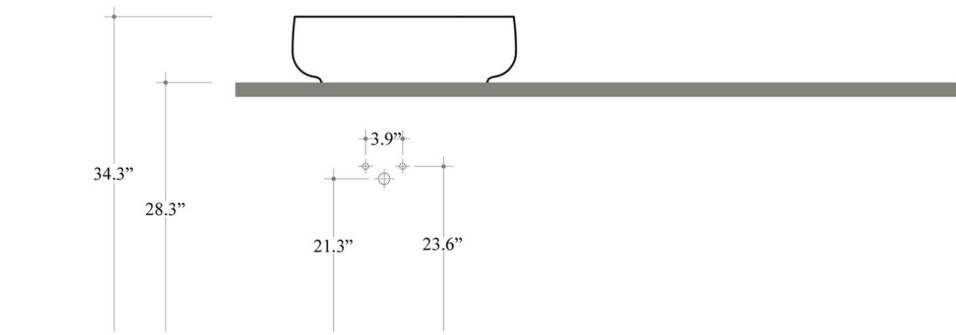

Finishes:

-  Glossy White
-  Matte White
-  Glossy Black
-  Matte Black

* WS Bath Collections reserves the right to revise dimensions or information on this sheet without notice

Collection Seed	Model Seed 55.44 - SEL02	Dimensions Metric <i>1 inch = 2.54 cm</i> <i>1 inch = 25.4 mm</i>	 1051 Lea Drive - Collegeville, PA 19426 Tel. 215 513 9400 - Fax 610 831 0215 www.ws bathcollections.com - info@ws bathcollections.com
-----------------------------	--------------------------------------	---	---

Collection
Seed

Model |
Seed 55.42 - SEL02

Dimensions Metric

1 inch = 2.54 cm
1 inch = 25.4 mm

WS[®]
BATH
COLLECTIONS

1051 Lea Drive - Collegeville, PA 19426
Tel. 215 513 9400 - Fax 610 831 0215
www.ws bathcollections.com - info@ws bathcollections.com