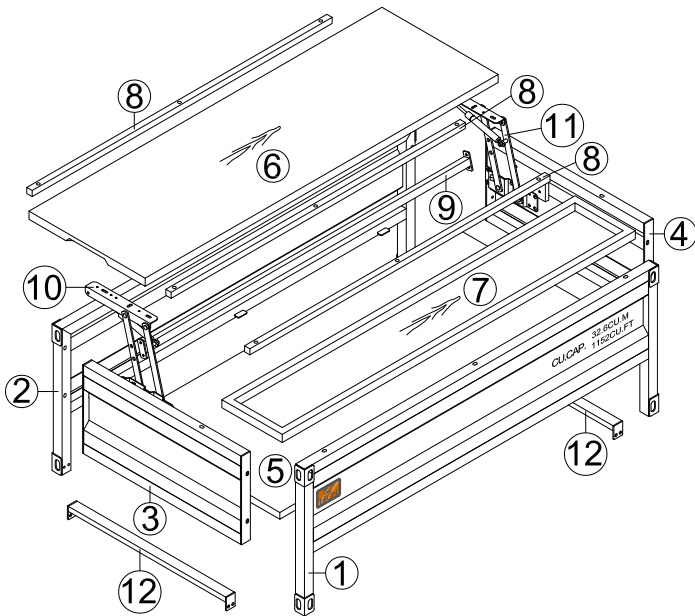

How to Assemble:

STEP 1.

Exploded View