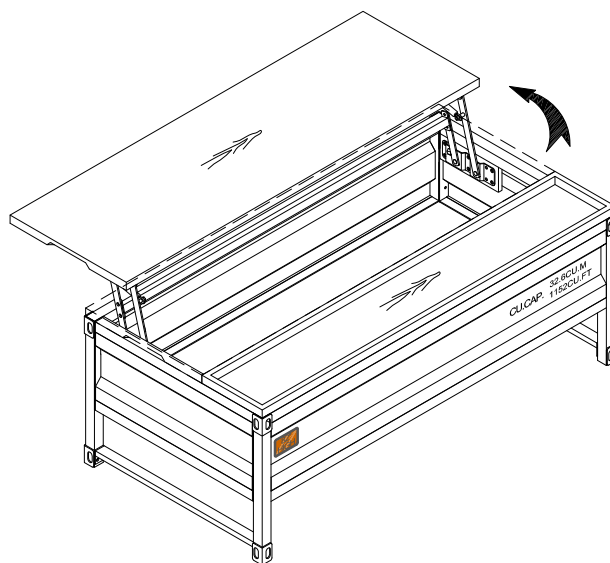

⑩	Left Fittings		1pc
⑪	Right Fittings		1pc
⑫	Connection Beam		2pcs

HARDWARE REQUIRED:	
A	Bolt 1/4"x5/16" - 16pcs
B	Bolt 1/4"x5/8" - 18pcs
C	Bolt 1/4"x1-1/8" - 9pcs
D	Bolt 1/4"x1-5/8" - 4pcs
E	Bolt 1/4"x1-3/4" - 5pcs
F	Allen Wrench M4 - 1pc
G	Cushion - 12pcs

Attention:

***Mattresses not included.

***Some number parts listed on the instruction sheet may not be in parts bag as they may already be assemble. Carefully check parts and packing materials prior to ordering replacements.