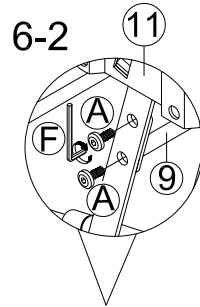

***** Do not fully tighten screws until fully assembled *****

COMPONENT PARTS		
DECERPTION	PART NAME	Q'TY(PCS)
①	Front Panel 	1pc
②	Back Panel 	1pc
③	Left Panel 	1pc
④	Right Panel 	1pc
⑤	Bottom Panel 	1pc
⑥	Top Panel 	1pc
⑦	Middle Panel 	1pc
⑧	The Above Beam 	3pcs
⑨	The Bottom Beam 	1pc

⑩	Left Fittings		1pc
⑪	Right Fittings		1pc
⑫	Connection Beam		2pcs

HARDWARE REQUIRED:	
A	 Bolt 1/4"x5/16" - 16pcs
B	 Bolt 1/4"x5/8" - 18pcs
C	 Bolt 1/4"x1-1/8" - 9pcs
D	 Bolt 1/4"x1-5/8" - 4pcs
E	 Bolt 1/4"x1-3/4" - 5pcs
F	 Allen Wrench M4 - 1pc
G	 Cushion - 12pcs

How to Assemble:

STEP 1.

Exploded View

STEP 2.

STEP 3.

STEP 4.

How to Assemble:

STEP 5.

C		6pcs
G		6pcs

STEP 6.

A		4pcs
B		6pcs

STEP 7.

A		12pcs
---	---	-------

STEP 8.