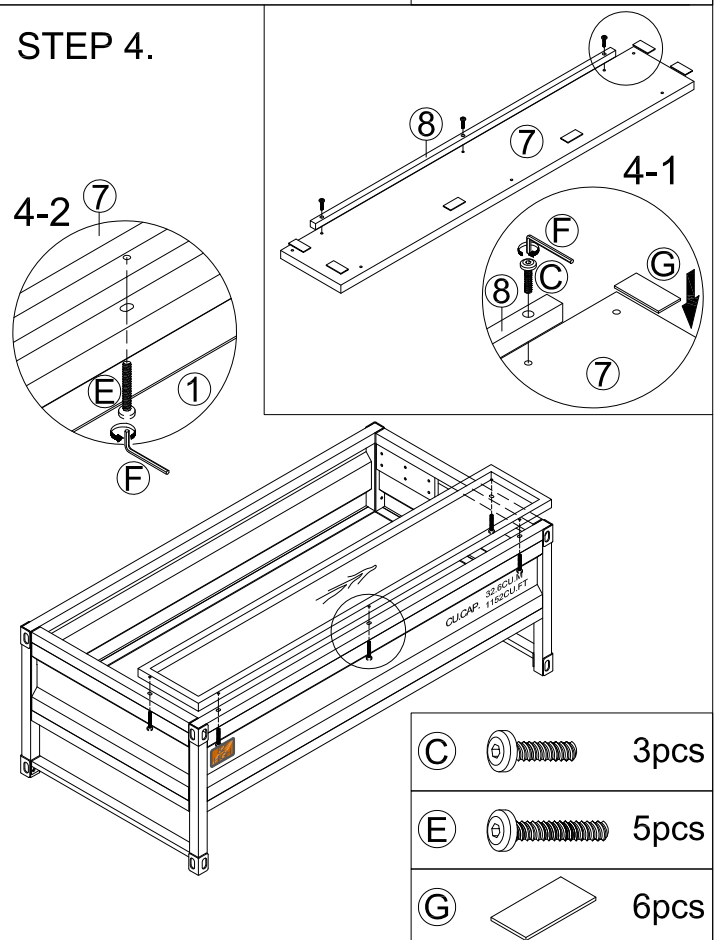

***** Do not fully tighten screws until fully assembled *****

COMPONENT PARTS		
DECERPTION	PART NAME	Q'TY(PCS)
①	Front Panel 	1pc
②	Back Panel 	1pc
③	Left Panel 	1pc
④	Right Panel 	1pc
⑤	Bottom Panel 	1pc
⑥	Top Panel 	1pc
⑦	Middle Panel 	1pc
⑧	The Above Beam 	3pcs
⑨	The Bottom Beam 	1pc

⑩	Left Fittings		1pc
⑪	Right Fittings		1pc
⑫	Connection Beam		2pcs

HARDWARE REQUIRED:	
A	 Bolt 1/4"x5/16" - 16pcs
B	 Bolt 1/4"x5/8" - 18pcs
C	 Bolt 1/4"x1-1/8" - 9pcs
D	 Bolt 1/4"x1-5/8" - 4pcs
E	 Bolt 1/4"x1-3/4" - 5pcs
F	 Allen Wrench M4 - 1pc
G	 Cushion - 12pcs

How to Assemble:

STEP 1.

Exploded View

STEP 2.

STEP 3.

STEP 4.

How to Assemble:

STEP 5.

C		6pcs
G		6pcs

STEP 6.

A		4pcs
B		6pcs

STEP 7.

A		12pcs
---	---	-------

STEP 8.