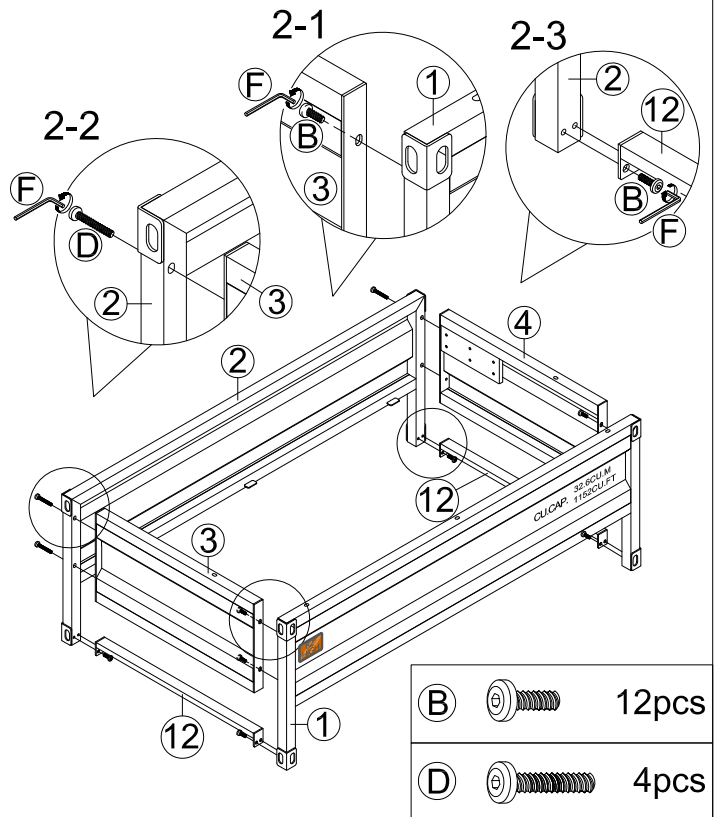

How to Assemble:

STEP 1.

Exploded View

STEP 2.

STEP 3.

STEP 4.