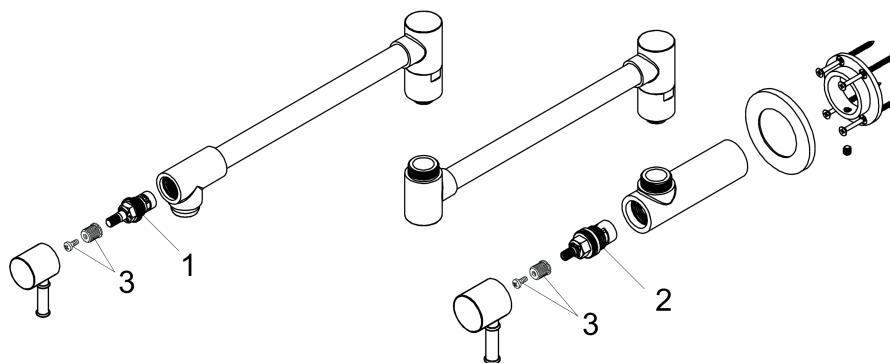

Talis C
Pot Filler, Wall-Mounted
 Finishes : **chrome** Part no. : **04218000**

Description

Features

- Swivel range 180°
- Aerated spray
- Wall-mounted
- Flow: 2.5 GPM (9.5 L/Min)
- 90° ceramic valves
- 1/2" NPT

Item details

List Price \$ 1,034.00

Compliance

Product image

Scale drawing

Talis C
Pot Filler, Wall-Mounted
 Finishes : **chrome** Part no. : **04218000**

Exploded drawing

Year of production: >08/10

Talis C
Pot Filler, Wall-Mounted
 Finishes : **chrome** Part no. : **04218000**

Spare parts list

Year of production: >08/10

Pos.	Description	Part no.	Price	PU
1	shut off unit	88789000	-	1
2	shut off unit	88790000	-	1
3	handle fixing set	98932000	-	1