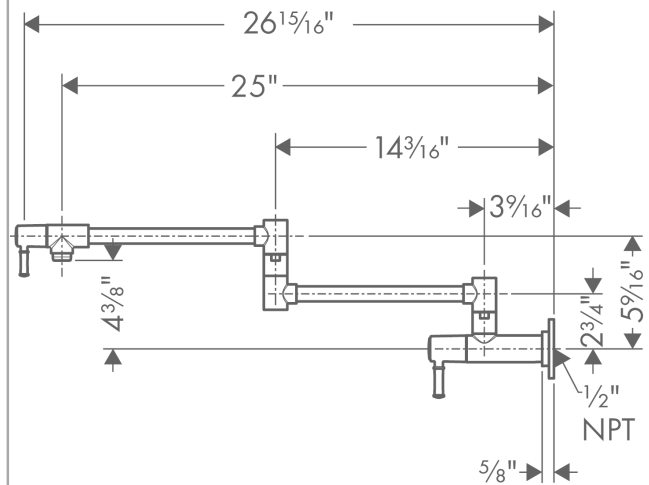

Talis C
Pot Filler, Wall-Mounted
 Finishes : **chrome** Part no. : **04218000**

Description

Features

- Swivel range 180°
- Aerated spray
- Wall-mounted
- Flow: 2.5 GPM (9.5 L/Min)
- 90° ceramic valves
- 1/2" NPT

Item details

List Price \$ 1,034.00

Compliance

Product image

Scale drawing

Talis C
Pot Filler, Wall-Mounted
 Finishes : **chrome** Part no. : **04218000**

Exploded drawing

Year of production: >08/10

Talis C
Pot Filler, Wall-Mounted
 Finishes : **chrome** Part no. : **04218000**

Spare parts list

Year of production: >08/10

Pos.	Description	Part no.	Price	PU
1	shut off unit	88789000	-	1
2	shut off unit	88790000	-	1
3	handle fixing set	98932000	-	1