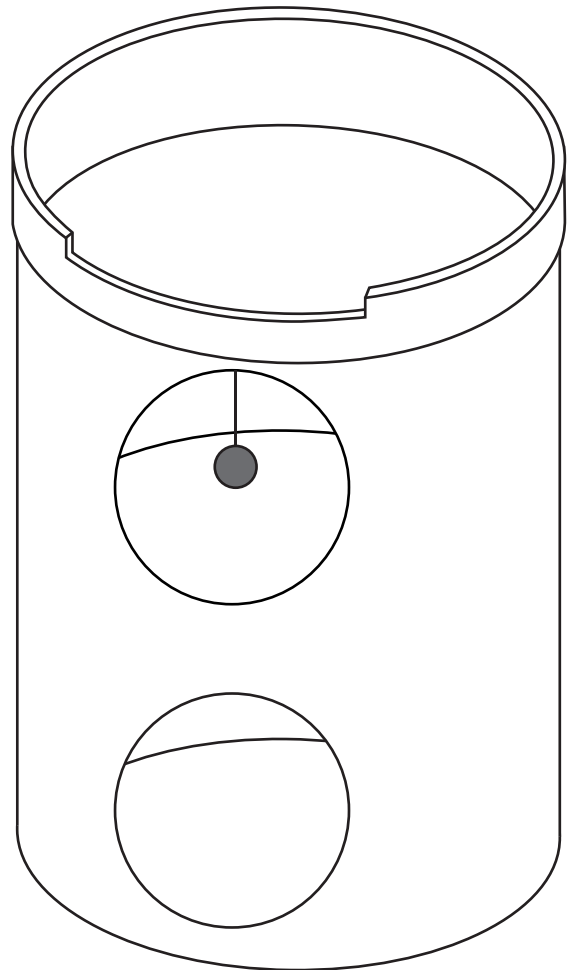

Installation & Assembly

- We are committed to delivering customer-driven products that live up to your high standards.
- We encourage you to write a review sharing your experiences with the product.
- For further service:
  - Email us for further assistance.