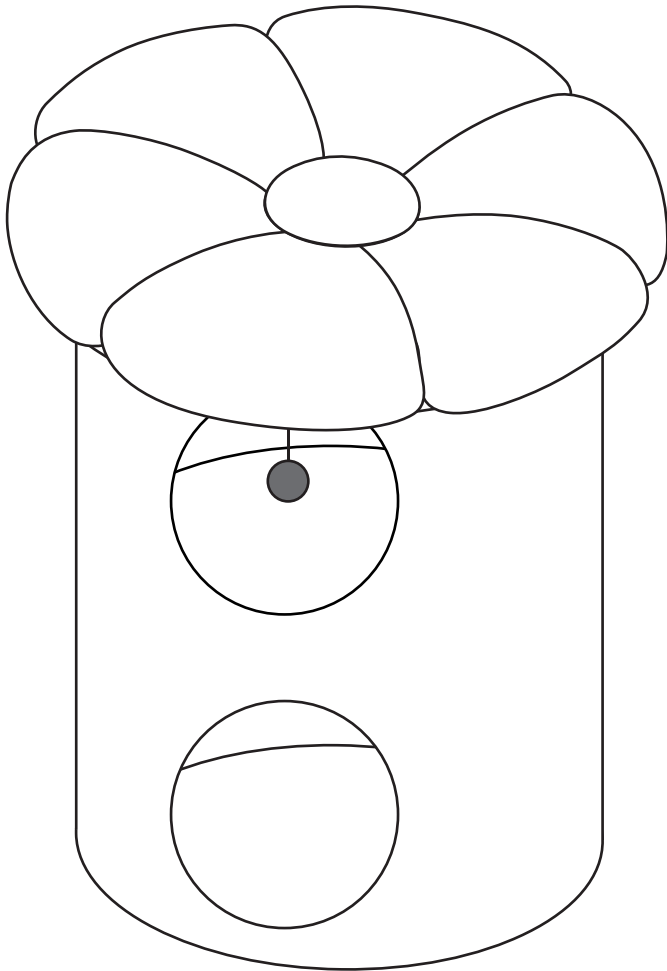

Installation & Assembly

- We are committed to delivering customer-driven products that live up to your high standards.
- We encourage you to write a review sharing your experiences with the product.
- For further service:
  - Email us for further assistance.