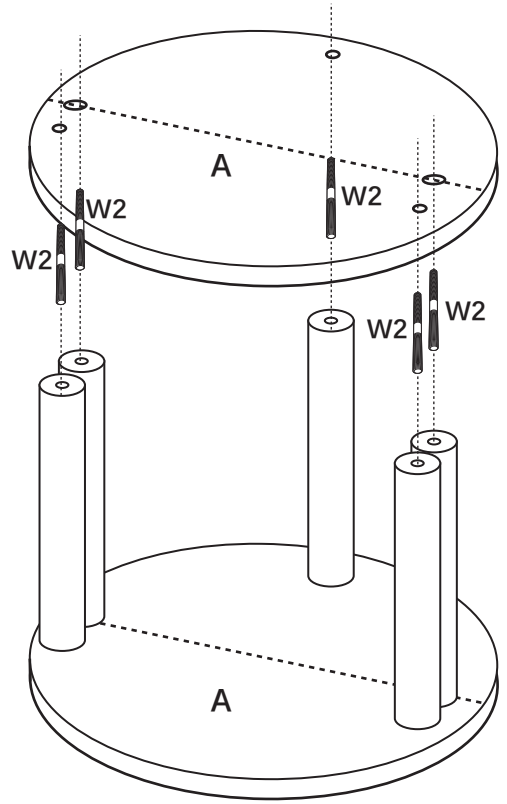

W1-8X35mm(10pcs)

W2-8X80mm(5pcs)

W3-10X30mm(4pcs)

W4-(1pc)

A-390*390mm*12(2pcs)

B-390*390mm*12(1pc)

OR

C-(1pc)

D-(1pc)

E-25*300mm(10pcs)

F

Replaceable Dangle Toy

- We are committed to delivering customer-driven products that live up to your high standards.
- We encourage you to write a review sharing your experiences with the product.
- For further service:
 - Email us for further assistance.

1

2

3

4

5

6