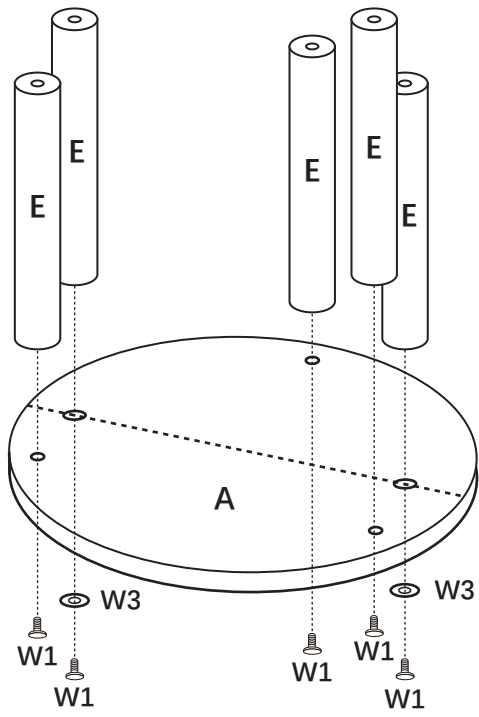

W1-8X35mm(10pcs)

W2-8X80mm(5pcs)

W3-10X30mm(4pcs)

W4-(1pc)

A-390*390mm*12(2pcs)

B-390*390mm*12(1pc)

OR

C-(1pc)

D-(1pc)

E-25*300mm(10pcs)

F

Replaceable Dangle Toy

- We are committed to delivering customer-driven products that live up to your high standards.
- We encourage you to write a review sharing your experiences with the product.
- For further service:
 - Email us for further assistance.

1

2

3

4

5

6