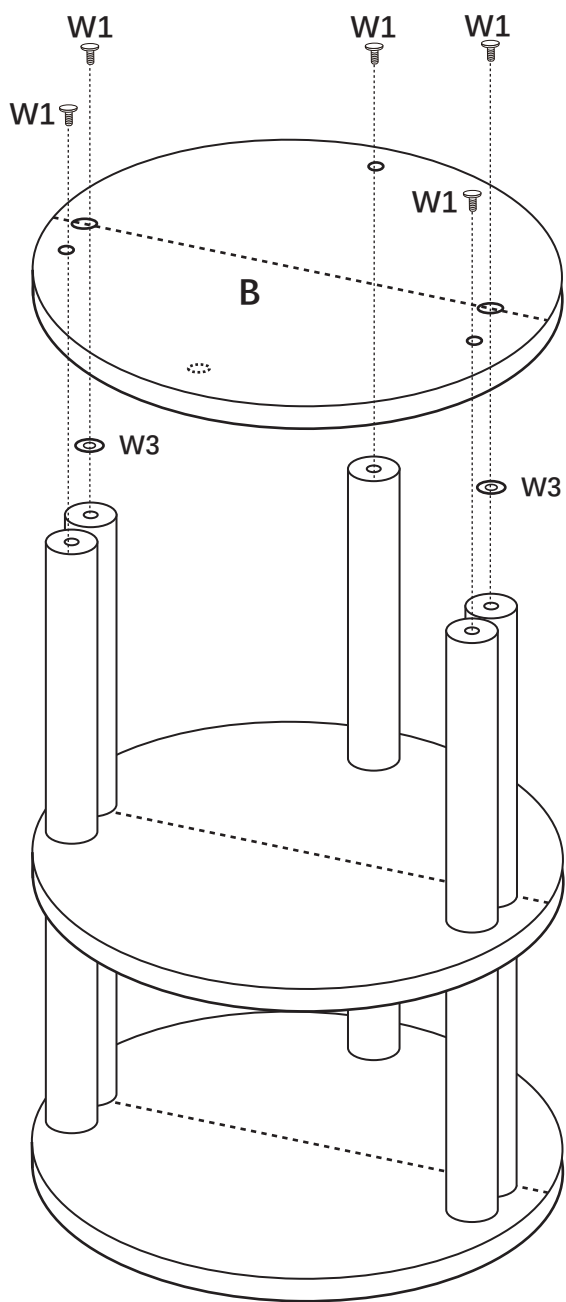

W1-8X35mm(10pcs)

W2-8X80mm(5pcs)

W3-10X30mm(4pcs)

W4-(1pc)

A-390*390mm*12(2pcs)

B-390*390mm*12(1pc)

OR

C-(1pc)

D-(1pc)

E-25*300mm(10pcs)

F

Replaceable Dangle Toy

- We are committed to delivering customer-driven products that live up to your high standards.
- We encourage you to write a review sharing your experiences with the product.
- For further service:
 - Email us for further assistance.

1

2

3

4

5

6