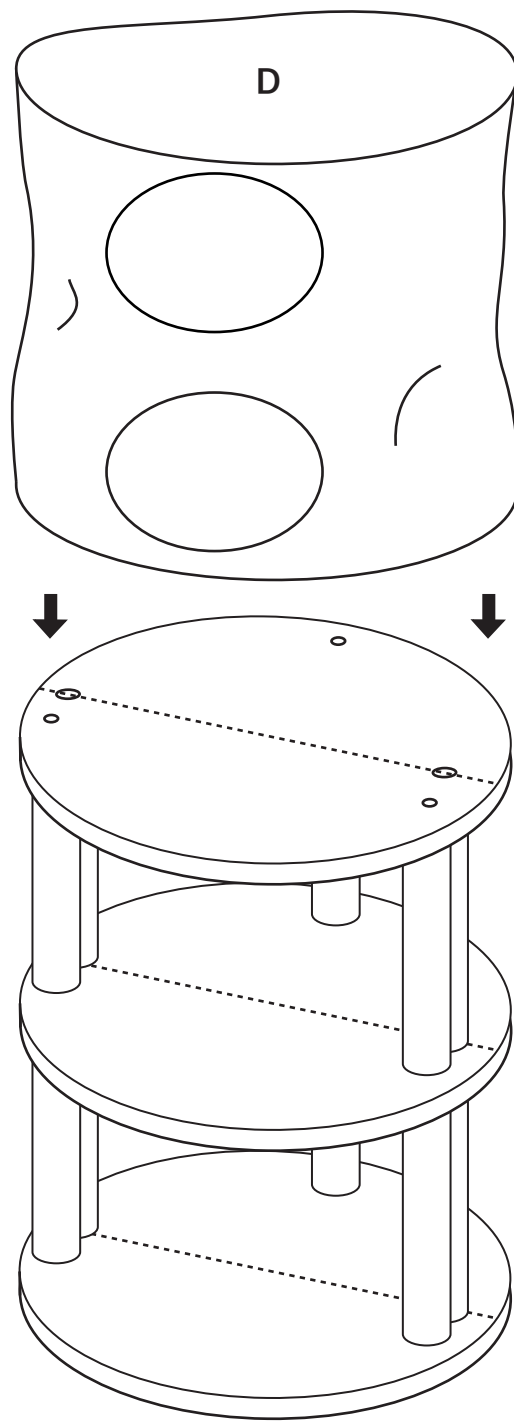

W1-8X35mm(10pcs)

W2-8X80mm(5pcs)

W3-10X30mm(4pcs)

W4-(1pc)

A-390*390mm*12(2pcs)

B-390*390mm*12(1pc)

OR

C-(1pc)

D-(1pc)

E-25*300mm(10pcs)

F

Replaceable Dangle Toy

- We are committed to delivering customer-driven products that live up to your high standards.
- We encourage you to write a review sharing your experiences with the product.
- For further service:
 - Email us for further assistance.

1

2

3

4

5

6