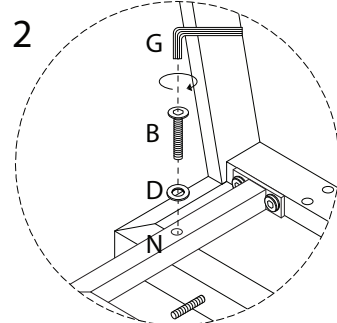

Diagram illustrating assembly instructions and safety warnings:

- Top Section:** Shows a warning triangle (exclamation mark) next to a box containing icons for an Allen key, a wrench, and a power drill with a slash through it, indicating that a power drill should not be used. To the right is a clock icon with the text "20'", indicating a 20-minute assembly time.
- Bottom Section:** Shows a warning triangle (exclamation mark) next to a box containing icons for a block of material being placed on a surface and a block being lifted, indicating a lifting or placement instruction. To the right is a person icon with the text "2", indicating that two people are required for assembly.

5

B  
M8  
x  
45  
x 18

D  
x 18

G  
x 1

J  
x 1

6

D  
x 6

E  
x 6