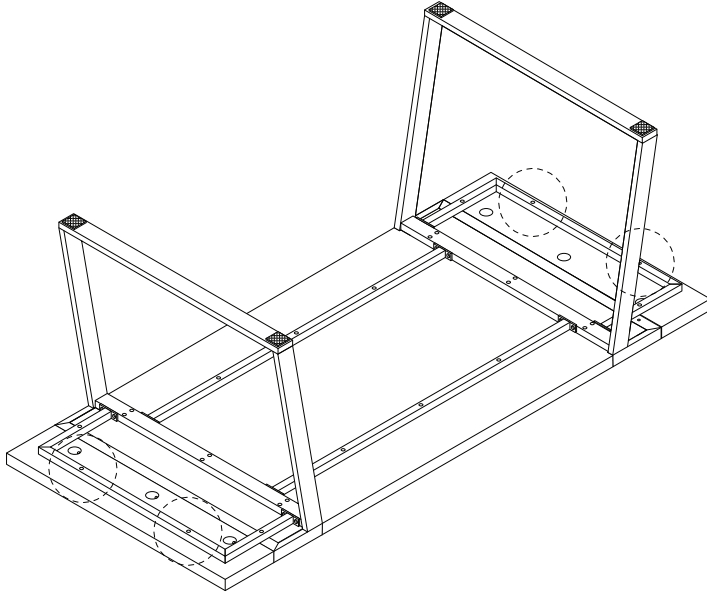

Diagram illustrating assembly instructions and safety warnings:

- Top Section:** Shows a warning triangle (exclamation mark) next to a box containing icons for an Allen key, a wrench, and a power drill with a slash through it, indicating that a power drill should not be used. To the right is a clock icon with the text "20'", indicating a 20-minute assembly time.
- Bottom Section:** Shows a warning triangle (exclamation mark) next to a box containing icons for a block of material being placed on a surface and a block being lifted, indicating a lifting or placement instruction. To the right is a person icon with the text "2", indicating that two people are required for assembly.

A

x 16

B

x 26

C

x 6

D

x 48

F  
x 6

H  
x 1

K  
x 2

7

**B**  
  
M8  
x  
45  
x 4

**D**  
  
x 4

**G**  
  
x 1

!