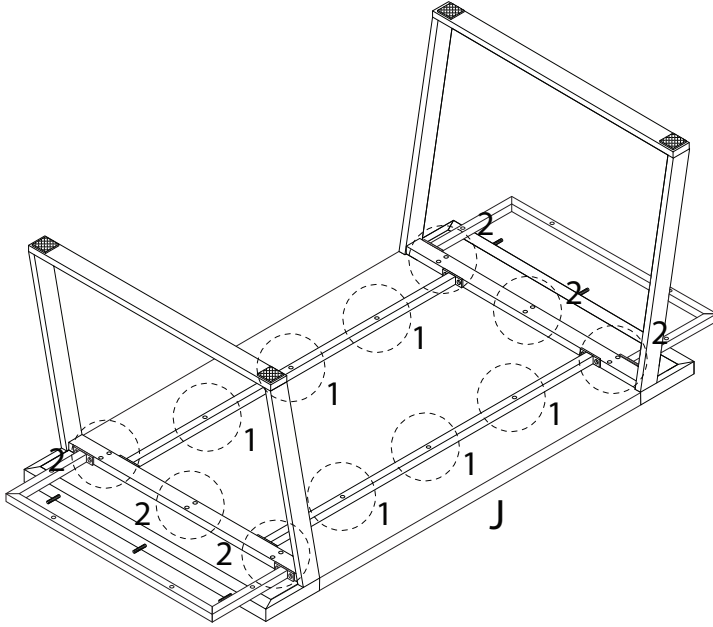

Diagram illustrating assembly instructions and safety warnings:

- Top Section:** Shows a warning triangle (exclamation mark) next to a box containing icons for an Allen key, a wrench, and a power drill with a slash through it, indicating that a power drill should not be used. To the right is a clock icon with the text "20'", indicating a 20-minute assembly time.
- Bottom Section:** Shows a warning triangle (exclamation mark) next to a box containing icons for a block of material being placed on a surface and a block being lifted, indicating a lifting or placement instruction. To the right is a person icon with the text "2", indicating that two people are required for assembly.

5

B  
M8  
x  
45  
x 18

D  
x 18

G  
x 1

J  
x 1

6

D  
x 6

E  
x 6