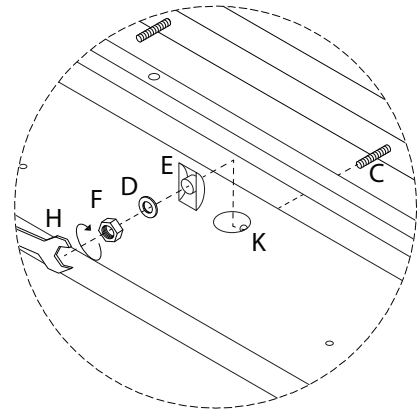

Diagram illustrating assembly instructions and safety warnings:

- Top Section:** Shows a warning triangle (exclamation mark) next to a box containing icons for an Allen key, a wrench, and a power drill with a slash through it, indicating that a power drill should not be used. To the right is a clock icon with the text "20'", indicating a 20-minute assembly time.
- Bottom Section:** Shows a warning triangle (exclamation mark) next to a box containing icons for a block of material being placed on a surface and a block being lifted, indicating a lifting or placement instruction. To the right is a person icon with the text "2", indicating that two people are required for assembly.

5

B  
M8  
x  
45  
x 18

D  
x 18

G  
x 1

J  
x 1

6

D  
x 6

E  
x 6

F  
x 6

H  
x 1

K  
x 2

7

**B**  
  
M8  
x  
45  
x 4

**D**  
  
x 4

**G**  
  
x 1

!