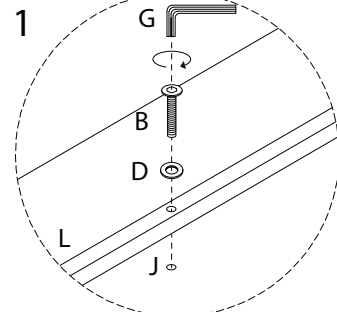

5

B
M8
x
45
x 18

D
x 18

G
x 1

J
x 1