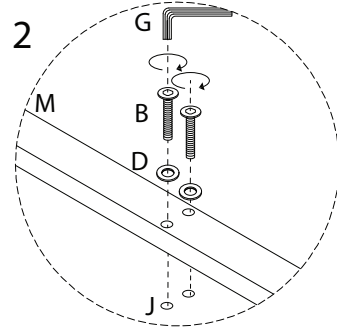

5

B
M8
x
45
x 18

D
x 18

G
x 1

J
x 1