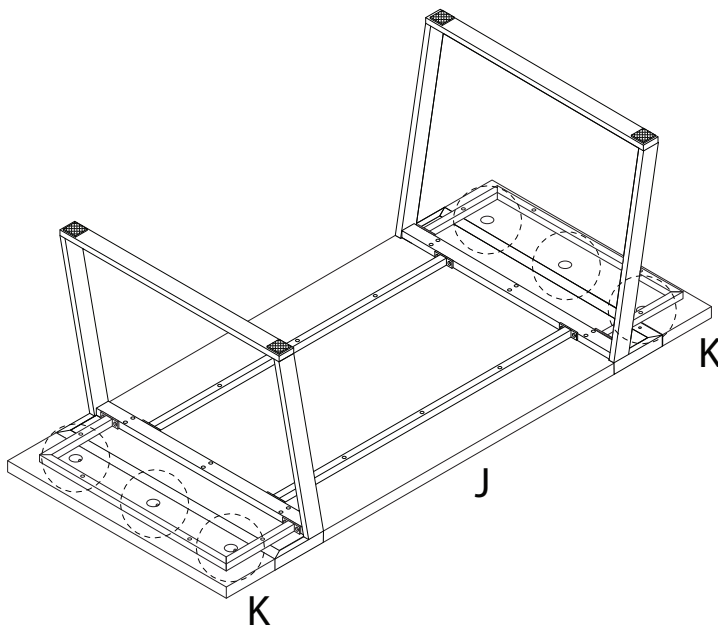

Diagram illustrating assembly instructions and safety warnings:

- Top Section:** Shows a warning triangle (exclamation mark) next to a box containing icons for an Allen key, a wrench, and a power drill with a slash through it, indicating that a power drill should not be used. To the right is a clock icon with the text "20'", indicating a 20-minute assembly time.
- Bottom Section:** Shows a warning triangle (exclamation mark) next to a box containing icons for a block of material being placed on a surface and a block being lifted, indicating a lifting or placement instruction. To the right is a person icon with the text "2", indicating that two people are required for assembly.

5

B  
M8  
x  
45  
x 18

D  
x 18

G  
x 1

J  
x 1

6

D  
x 6

E  
x 6

F  
x 6

H  
x 1

K  
x 2

7

**B**  
  
M8  
x  
45  
x 4

**D**  
  
x 4

**G**  
  
x 1

!