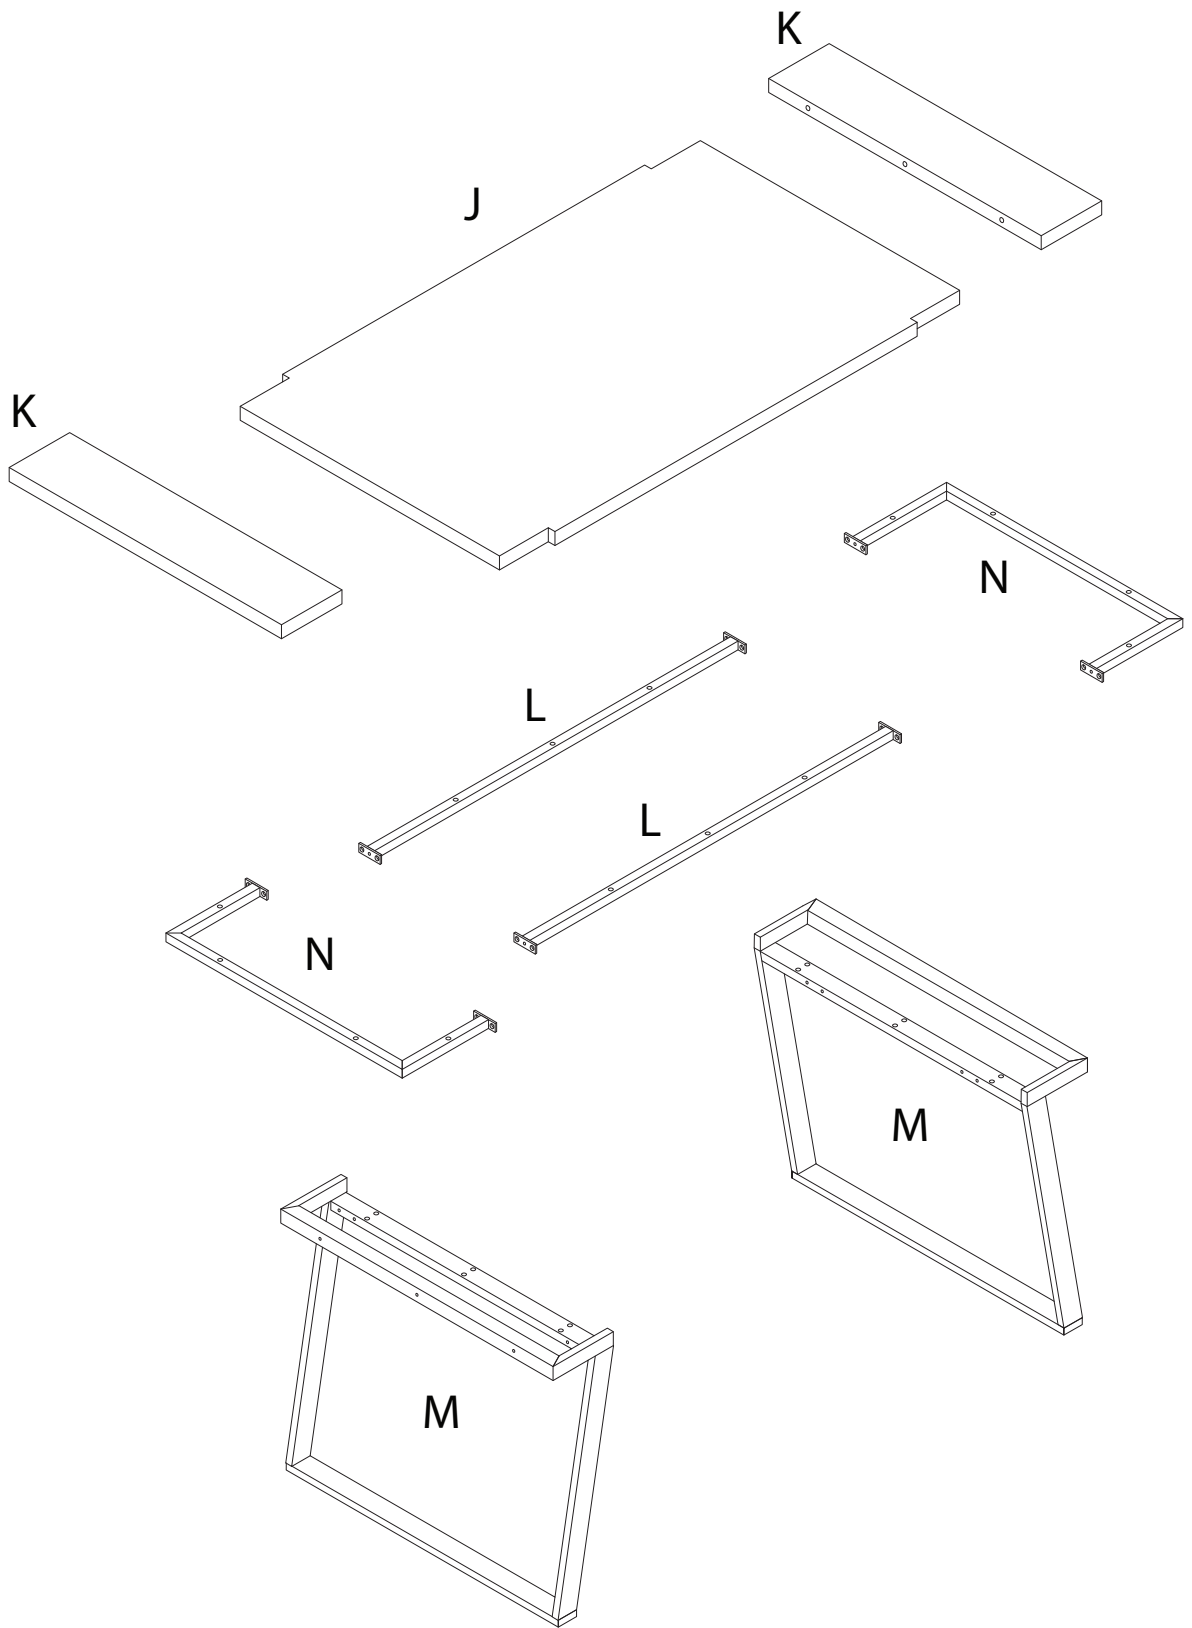

Diagram illustrating assembly instructions and safety warnings:

- Top Section:** Shows a warning triangle (exclamation mark) next to a box containing icons for an Allen key, a wrench, and a power drill with a slash through it, indicating that a power drill should not be used. To the right is a clock icon with the text "20'", indicating a 20-minute assembly time.
- Bottom Section:** Shows a warning triangle (exclamation mark) next to a box containing icons for a block of material being placed on a surface and a block being lifted, indicating a lifting or placement instruction. To the right is a person icon with the text "2", indicating that two people are required for assembly.

A

x 16

B

x 26

C

x 6

D

x 48