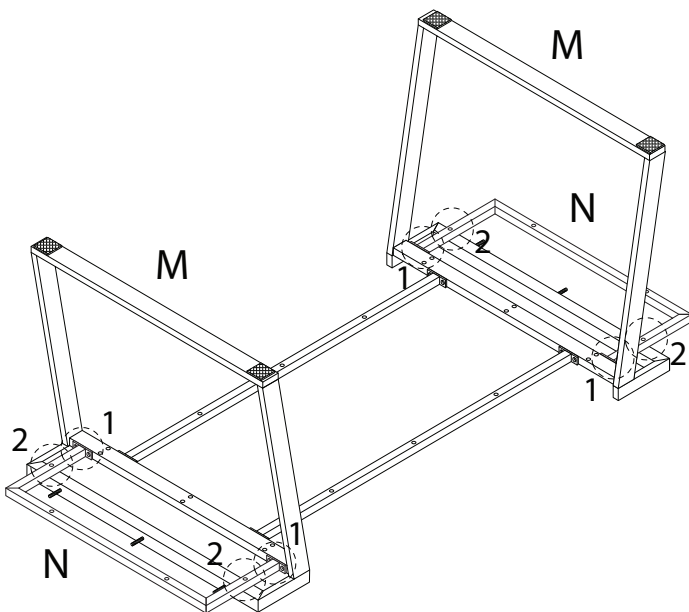

Diagram illustrating assembly instructions and safety warnings:

- Top Section:** Shows a warning triangle (exclamation mark) next to a box containing icons for an Allen key, a wrench, and a power drill with a slash through it, indicating that a power drill should not be used. To the right is a clock icon with the text "20'", indicating a 20-minute assembly time.
- Bottom Section:** Shows a warning triangle (exclamation mark) next to a box containing icons for a block of material being placed on a surface and a block being lifted, indicating a lifting or placement instruction. To the right is a person icon with the text "2", indicating that two people are required for assembly.

5

B  
M8  
x  
45  
x 18

D  
x 18

G  
x 1

J  
x 1

6

D  
x 6

E  
x 6