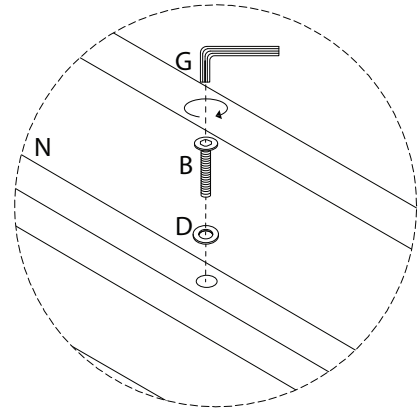

Diagram illustrating assembly instructions and safety warnings:

- Top Section:** Shows a warning triangle (exclamation mark) next to a box containing icons for an Allen key, a wrench, and a power drill with a slash through it, indicating that a power drill should not be used. To the right is a clock icon with the text "20'", indicating a 20-minute assembly time.
- Bottom Section:** Shows a warning triangle (exclamation mark) next to a box containing icons for a block of material being placed on a surface and a block being lifted, indicating a lifting or placement instruction. To the right is a person icon with the text "2", indicating that two people are required for assembly.

F  
x 6

H  
x 1

K  
x 2

7

**B**  
  
M8  
x  
45  
x 4

**D**  
  
x 4

**G**  
  
x 1

!