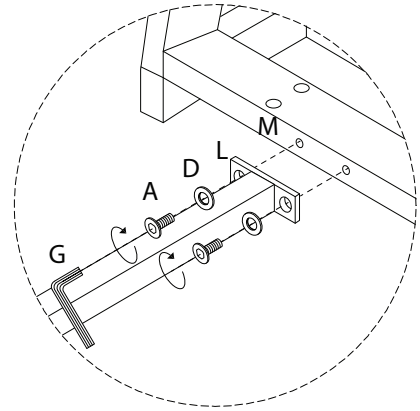

Diagram illustrating assembly instructions and safety warnings:

- Top Section:** Shows a warning triangle (exclamation mark) next to a box containing icons for an Allen key, a wrench, and a power drill with a slash through it, indicating that a power drill should not be used. To the right is a clock icon with the text "20'", indicating a 20-minute assembly time.
- Bottom Section:** Shows a warning triangle (exclamation mark) next to a box containing icons for a block of material being placed on a surface and a block being lifted, indicating a lifting or placement instruction. To the right is a person icon with the text "2", indicating that two people are required for assembly.

M

x 2

N

x 2

1

2

3

4

5

B  
M8  
x  
45  
x 18

D  
x 18

G  
x 1

J  
x 1

6

D  
x 6

E  
x 6