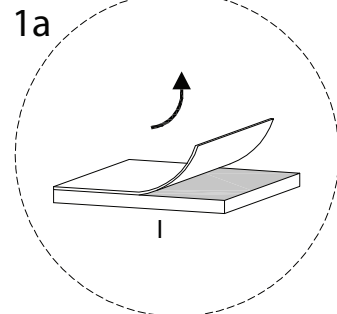

Diagram illustrating assembly instructions and safety warnings:

- Top Section:** Shows a warning triangle (exclamation mark) next to a box containing icons for an Allen key, a wrench, and a power drill with a slash through it, indicating that a power drill should not be used. To the right is a clock icon with the text "20'", indicating a 20-minute assembly time.
- Bottom Section:** Shows a warning triangle (exclamation mark) next to a box containing icons for a block of material being placed on a surface and a block being lifted, indicating a lifting or placement instruction. To the right is a person icon with the text "2", indicating that two people are required for assembly.

M

x 2

N

x 2

1

2

3

4

5

B  
M8  
x  
45  
x 18

D  
x 18

G  
x 1

J  
x 1

6

D  
x 6

E  
x 6