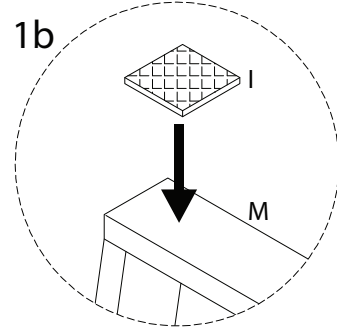

Diagram illustrating assembly instructions and safety warnings:

- Top Section:** Shows a warning triangle (exclamation mark) next to a box containing icons for an Allen key, a wrench, and a power drill with a slash through it, indicating that a power drill should not be used. To the right is a clock icon with the text "20'", indicating a 20-minute assembly time.
- Bottom Section:** Shows a warning triangle (exclamation mark) next to a box containing icons for a block of material being placed on a surface and a block being lifted, indicating a lifting or placement instruction. To the right is a person icon with the text "2", indicating that two people are required for assembly.

M

x 2

N

x 2

1

2

3

4