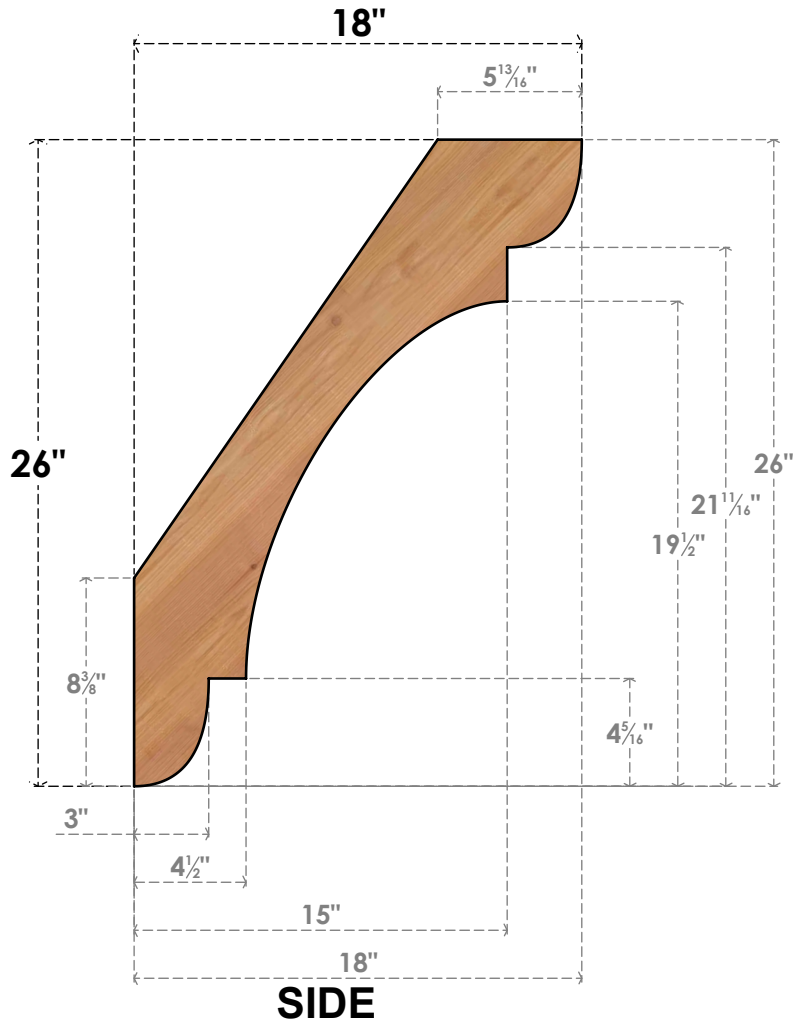

# BRC04X18X26OLY00SWR

3 1/2"W X 18"D X 26"H OLYMPIC SMOOTH BRACE, WESTERN RED CEDAR

EKENA MILLWORK  
 2300 WEST MAIN ST.  
 CLARKSVILLE, TX 75426  
 TOLL FREE: 866-607-0453  
 WWW.EKENAMILLWORK.COM

### NOTES

1. INSTALLATION TO BE COMPLETED IN ACCORDANCE WITH MANUFACTURER'S SPECIFICATIONS.
2. DRAWING MAY NOT BE TO SCALE
3. THIS DRAWING IS INTENDED FOR DESIGN AND PLANNING PURPOSES ONLY.
4. ALL INFORMATION CONTAINED HEREIN WAS CURRENT AT THE TIME OF DEVELOPMENT BUT MUST BE REVIEWED AND APPROVED BY THE PRODUCT MANUFACTURER TO BE CONSIDERED ACCURATE.
5. PRODUCTS ARE NOT KILN DRIED. THIS ITEM IS UNIQUE AND WILL CONTAIN THE NATURAL VARIATIONS THAT THE WOOD SPECIES OFFERS. THIS MAY RESULT IN VARIATIONS UP TO 1/4"