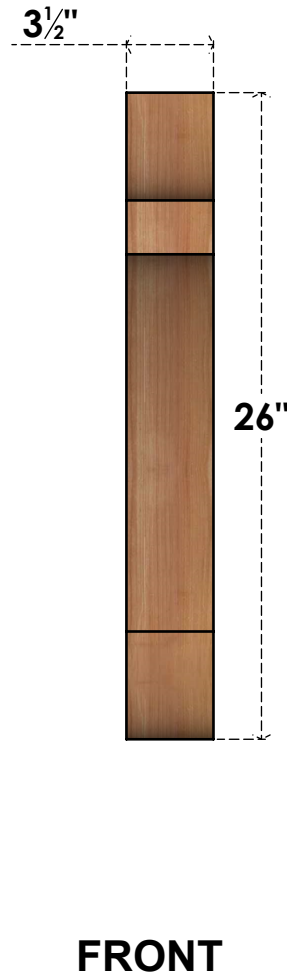

# BRC04X18X26OLY00SWR

3 1/2"W X 18"D X 26"H OLYMPIC SMOOTH BRACE, WESTERN RED CEDAR

EKENA MILLWORK  
 2300 WEST MAIN ST.  
 CLARKSVILLE, TX 75426  
 TOLL FREE: 866-607-0453  
 WWW.EKENAMILLWORK.COM

### NOTES

1. INSTALLATION TO BE COMPLETED IN ACCORDANCE WITH MANUFACTURER'S SPECIFICATIONS.
2. DRAWING MAY NOT BE TO SCALE
3. THIS DRAWING IS INTENDED FOR DESIGN AND PLANNING PURPOSES ONLY.
4. ALL INFORMATION CONTAINED HEREIN WAS CURRENT AT THE TIME OF DEVELOPMENT BUT MUST BE REVIEWED AND APPROVED BY THE PRODUCT MANUFACTURER TO BE CONSIDERED ACCURATE.
5. PRODUCTS ARE NOT KILN DRIED. THIS ITEM IS UNIQUE AND WILL CONTAIN THE NATURAL VARIATIONS THAT THE WOOD SPECIES OFFERS. THIS MAY RESULT IN VARIATIONS UP TO 1/4"