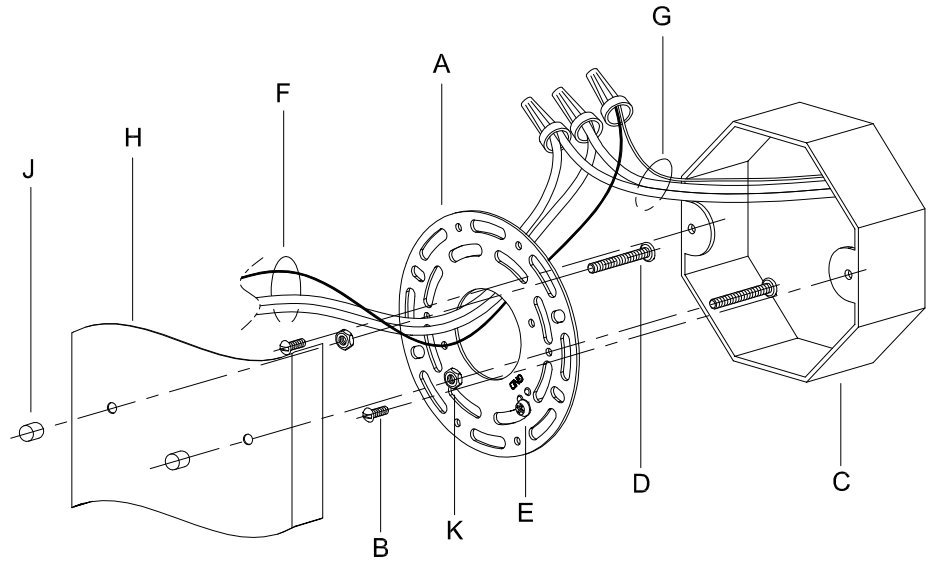

Assembly & Installation Instructions

CAUTION: Read instructions carefully and turn electricity off at main circuit breaker panel before beginning installation.

WARNING - If any Special Control Devices are used with this Fixture, Follow the Instructions Carefully to assure full compliance with N.E.C. requirements. If there are any questions, contact a Qualified Electrical Contractor.

CANOPY MOUNTING & WIRE CONNECTION ASSEMBLY STEPS:

1. D,E → A
2. K → D
3. B,A → C
4. F → G
5. H,J → D

FIXTURE ASSEMBLY STEPS:

1. L → T
2. U → T
3. P,Q → M
4. R,S → N

B, C, G & S
 (NOT FURNISHED)
 (NON FOURNIE)
 (NO INCLUIDA)