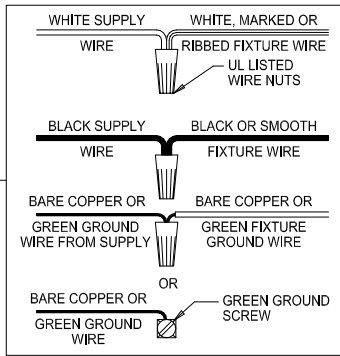

Assembly & Installation Instructions

CAUTION: Read instructions carefully and turn electricity off at main circuit breaker panel before beginning installation.

WARNING - If any Special Control Devices are used with this Fixture, Follow the Instructions Carefully to assure full compliance with N.E.C. requirements. If there are any questions, contact a Qualified Electrical Contractor.

CANOPY MOUNTING & WIRE CONNECTION ASSEMBLY STEPS:

1. D,E → A
2. K → D
3. B,A → C
4. F → G
5. H,J → D

FIXTURE ASSEMBLY STEPS:

1. L → T
2. U → T
3. P,Q → M
4. R,S → N

B, C, G & S
 (NOT FURNISHED)
 (NON FOURNIE)
 (NO INCLUIDA)