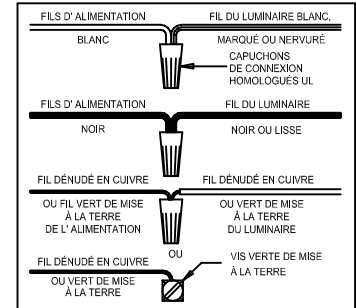

Instructions d'Assemblage et Installation

MISE EN GARDE: Lire les instructions avec soin et couper le courant au disjoncteur central avant de commencer l'installation.

*****
AVERTISSEMENT - S'il y a d'autres mécanismes régulateurs qui s'emploient avec ce dispositif, suivre soigneusement les instructions pour satisfaire aux exigences NEC. Si vous avez des questions, consulter un électricien qualifié.

AVERTISSEMENT - Ce produit contient des composants chimiques qui selon L'état de Californie provoquent un cancer, des infirmités de naissance et (ou) du mal au système reproductif. Il faut laver les mains soigneusement après avoir installé, manipulé, nettoyé, ou autrement touché ce produit.

MISE EN GARDE - Le verre est toujours fragile; maniez le(s) composant(s) et/ou l' (les) ampoule(s) avec prudence.

*****