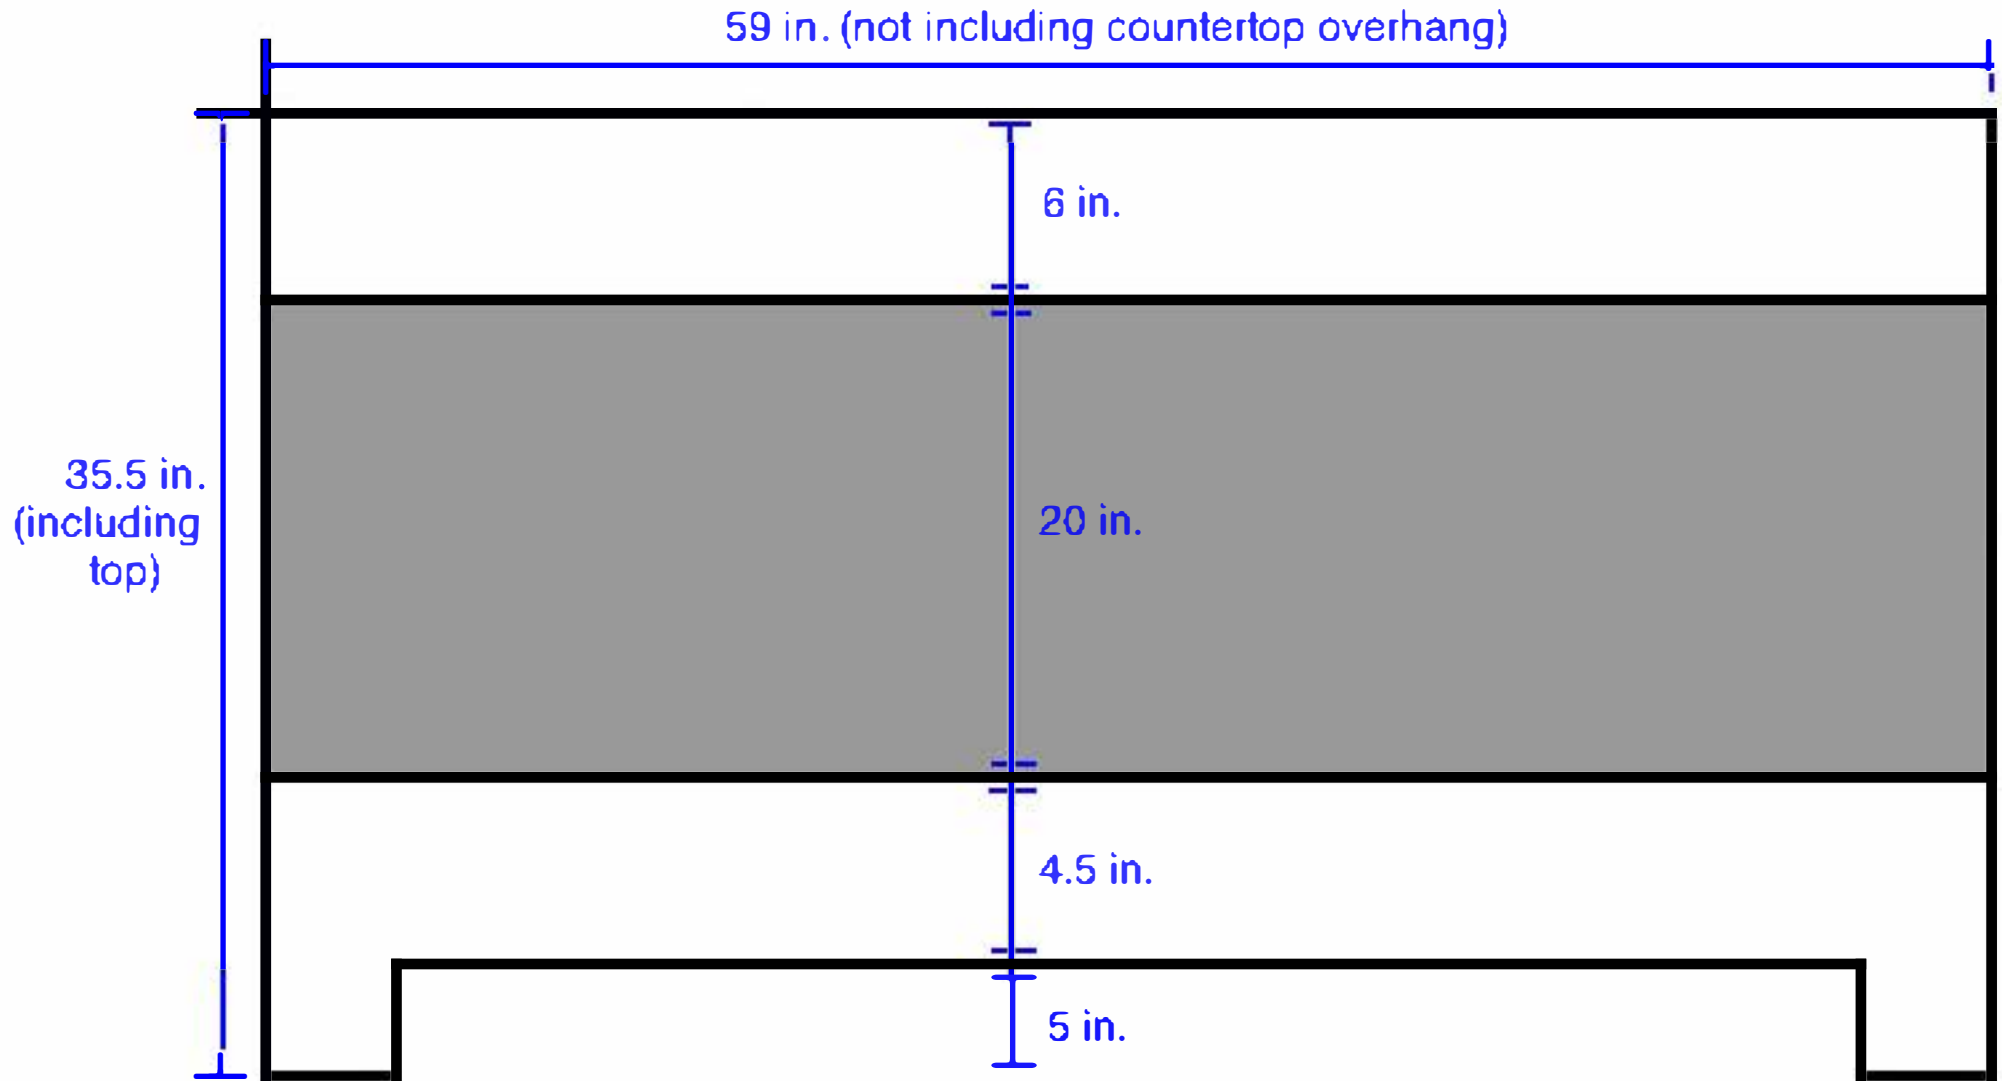

60-inch Double Vanity Top View

All measurements are approximate and rounded to the nearest quarter inch.
Please allow for a slight margin of error.

60-inch Double Vanity Back View

All measurements are approximate and rounded to the nearest quarter inch.
Please allow for a slight margin of error.