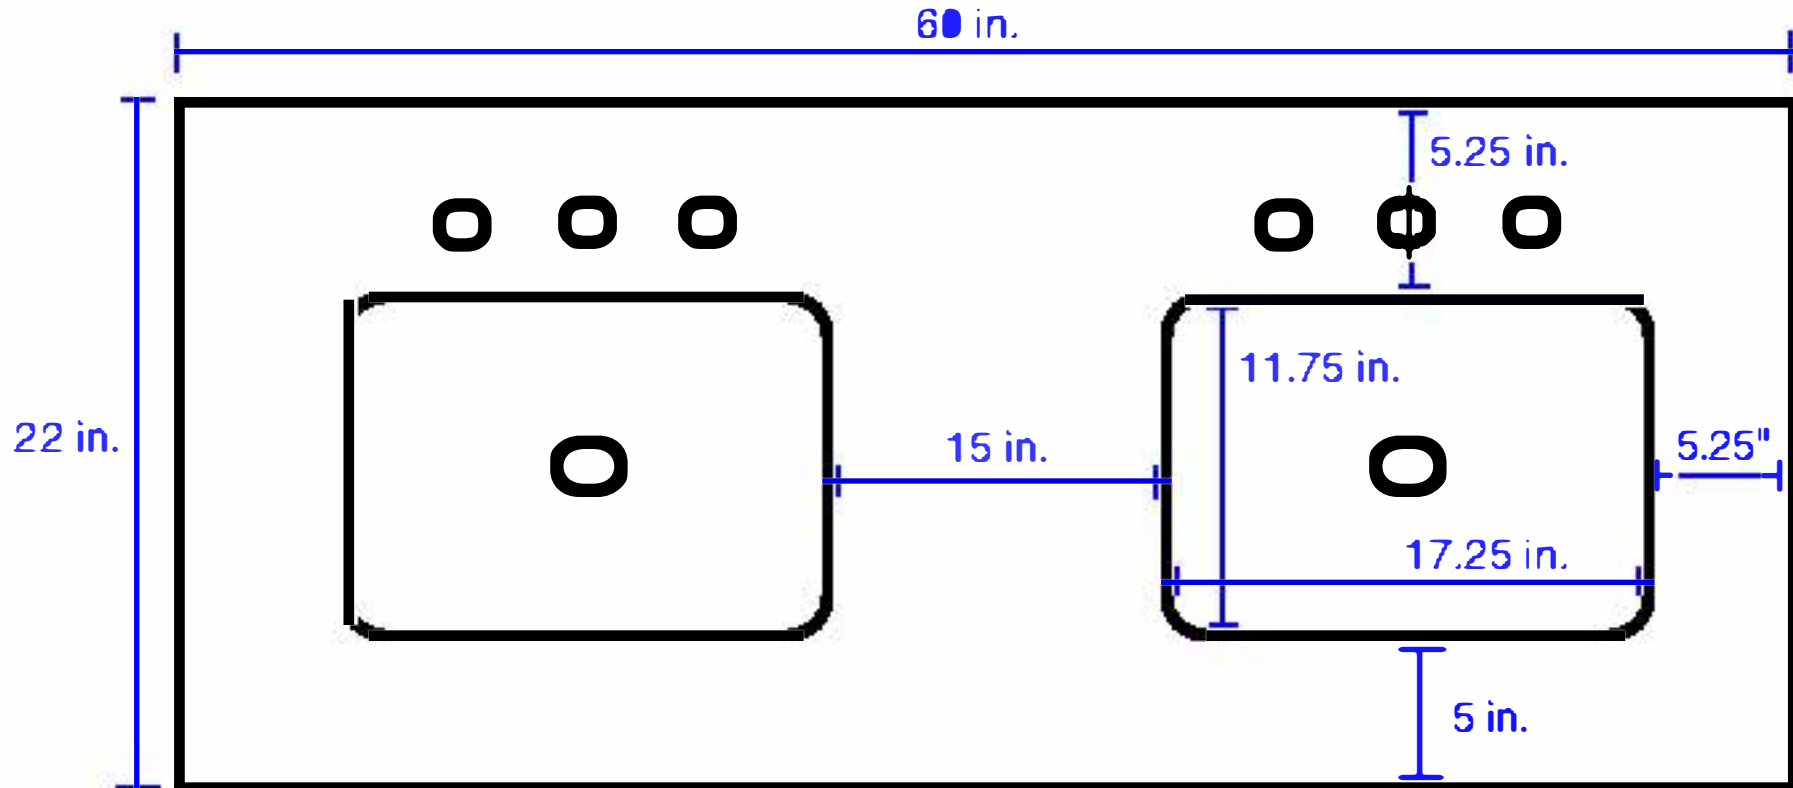

60-inch Double Vanity Top View

All measurements are approximate and rounded to the nearest quarter inch.
Please allow for a slight margin of error.

60-inch Double Vanity Back View

All measurements are approximate and rounded to the nearest quarter inch.
Please allow for a slight margin of error.