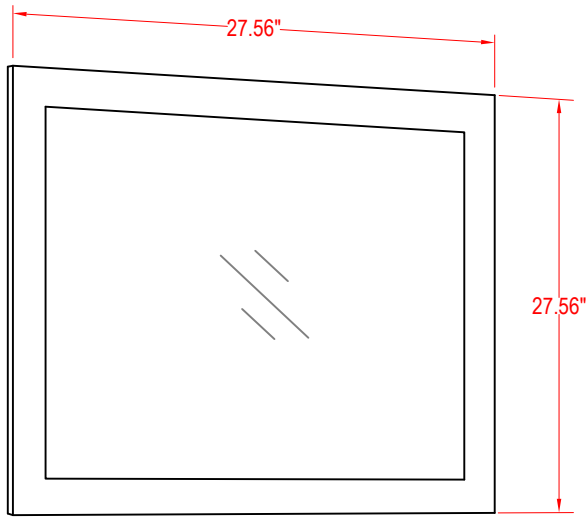

Bathroom Cabinet

Unit

inch

(PLAN)

Mirror: 27.56"x27.56" inch

Cabinet: 29.9"x18.1"x35.8" inch

Handle: 6.2" inch

(BACK)