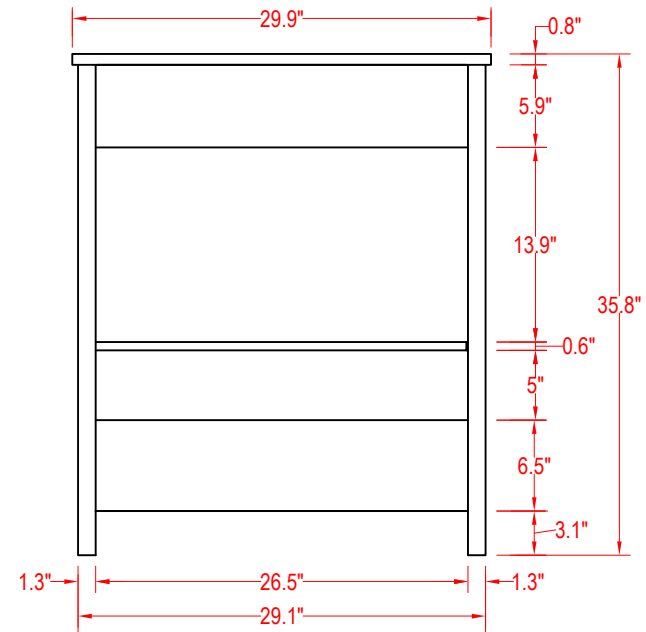

Bathroom Cabinet

Unit

inch

(PLAN)

Mirror: 27.56"x27.56" inch

Cabinet: 29.9"x18.1"x35.8" inch

Handle: 6.2" inch

(BACK)