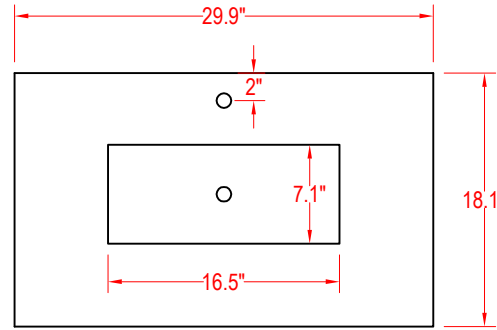

Bathroom Cabinet

Unit

inch

(PLAN)

Mirror: 27.56"x27.56" inch

Cabinet: 29.9"x18.1"x35.8" inch

Handle: 6.2" inch

(BACK)