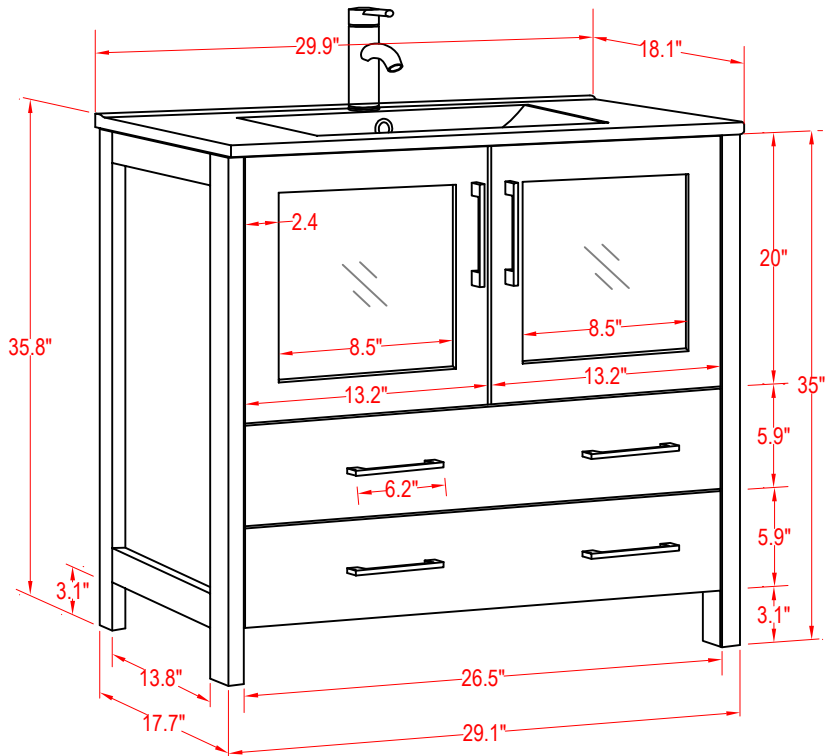

Bathroom Cabinet

Unit

inch

(PLAN)

Mirror: 27.56"x27.56" inch

Cabinet: 29.9"x18.1"x35.8" inch

Handle: 6.2" inch

(BACK)