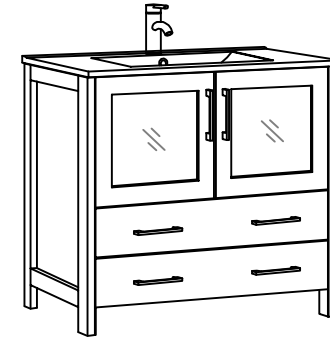

Bathroom Cabinet

Unit

inch

(PLAN)

Mirror: 27.56"x27.56" inch

Cabinet: 29.9"x18.1"x35.8" inch

Handle: 6.2" inch

(BACK)