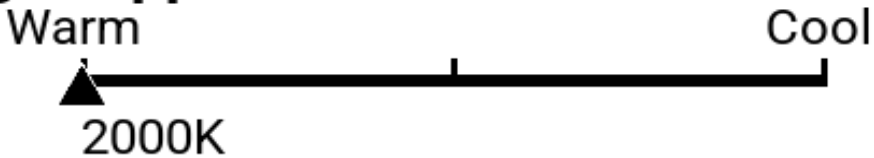

Lighting Facts Per Bulb

Brightness **300 lumens**

Estimated Yearly Energy Cost \$0.42

Based on 3 hrs/day, 11¢/kWh
Cost depends on rates and use

Life

Based on 3 hrs/day **13.7 years**

Light Appearance

Energy Used **3 watts**