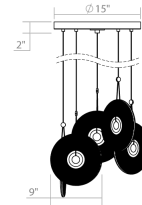

#### DIMENSIONS

Height	9"
Minimum Height	12"
Maximum Height	84"
Diameter	21.5"
Canopy/Backplate/Base	15"
Hanging Details	10' Adjustable Cord"