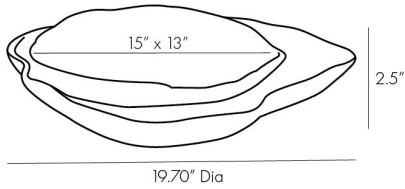

ARTERIORES

HOLLIE TRAYS, SET OF 2

5622

W: 13-20 IN, D: 15-20 IN

Black & White

Contract Suitable As Is

Explore the concept of yin and yang in this duo of trays. Black and white combinations sweep large-scale resin foundations, each with its own distinct swirl pattern. Organic edges give the set enhanced natural appeal. Showcased solo or as a pair, the Hollie Trays stun as a centerpiece or valet. Finish will vary.

APPEARANCE

Material	Resin
Finish	Black & White
Finish Will Vary	true
Top Coat/Sealant	false

SHIPPING

Product Weight	11.25 LBS
Gross Weight 1	14.33 LBS
Gross Weight 2	0 LBS
Shipping Box 1	H: 22 IN, L: 22 IN, W: 5 IN
Shipping Box 2	H: 0 IN, L: 0 IN, W: 0 IN