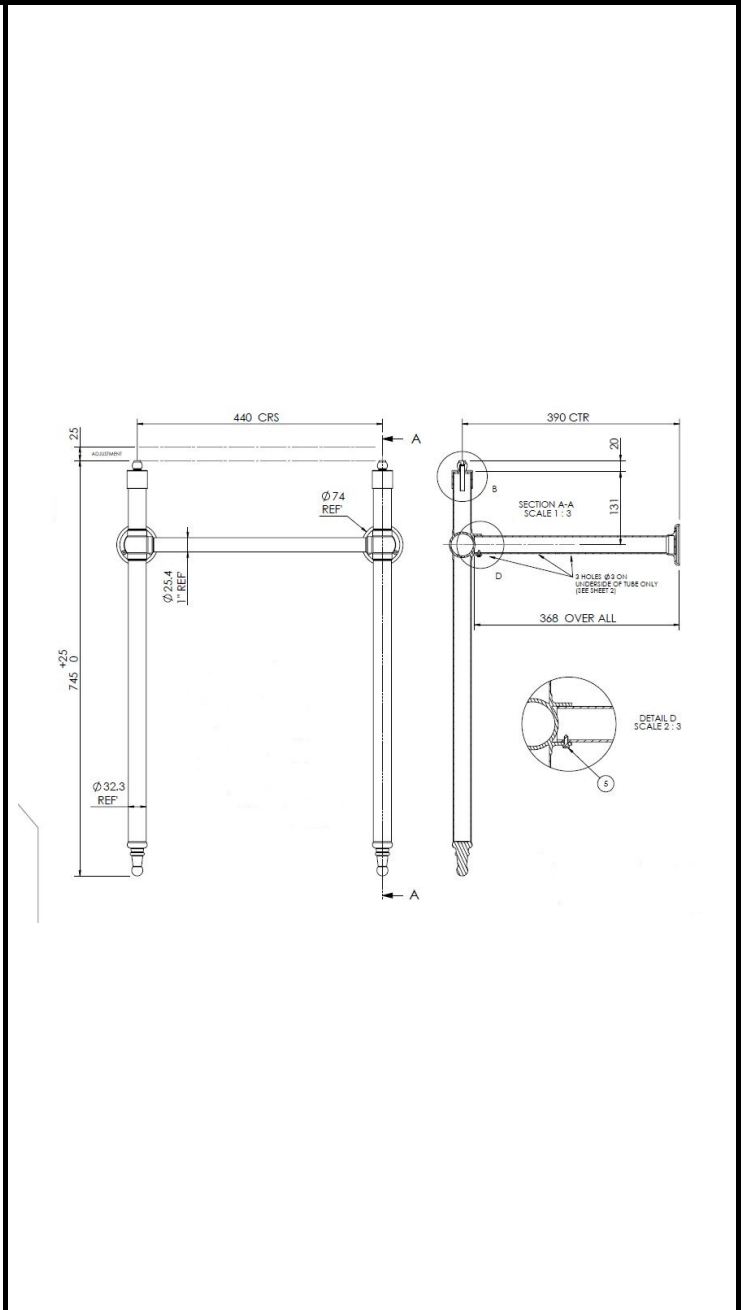

CUSTOMER DATA SHEET - WASTES & EXTRAS

SALES CODE: NLA001

DESCRIPTION: Universal Basin Frame

PRODUCT DIMENSIONS				
Height (mm)	Width (mm)	Length (mm)	Depth (mm)	Nett Wgt Kg
745	514		413	3.6

PACKAGING DIMENSIONS			
Height (mm)	Width (mm)	Depth (mm)	Gross Wgt Kg
840	540	90	3.6

PACKAGING DATA			
Box Colour	Brown Cardboard Box		
Box Qty	1	Label Colour	White Label
Label Size	100 x 50	Label Qty	2

OUTER BOX DIMENSIONS (If Applicable)				
Height (mm)	Width (mm)	Length (mm)	Depth (mm)	Gross Wgt Kg
Barcode	5055369080823			

PRODUCT DETAILS	
Country of Origin	China
Fitting Instruction	Yes
Product Material	Ss
Heating Element Wattage	Not Applicable

CE Certification	N/A
Colour/Finish	Chrome
Product Diameter	
Connection Size	Not Applicable