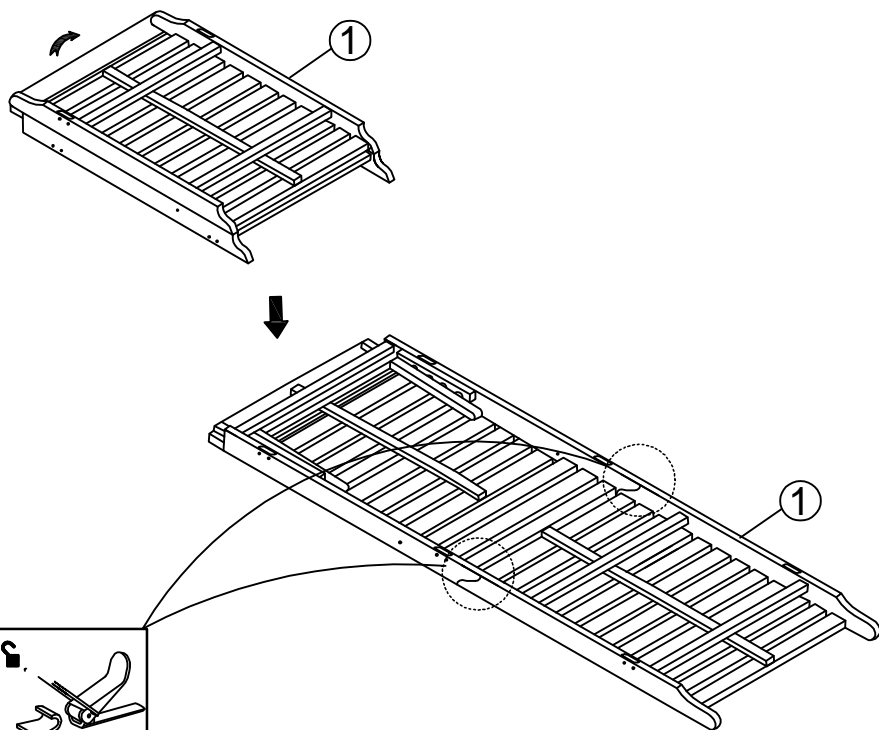

Part List and Hardware List

PIECE	DESCRIPTION	PICTURE	QUANTITY
1	Bed Frame		1x
2	Leg Without Wheels		4x
3	Tie Rod 1		3x
4	Tie Rod 2		1x
5	Leg With Wheels		2x
6	Wheel		2x
7	Cushion		1x
Ⓐ	Screw 1	 M7x60 mm	6x
Ⓑ	Screw 2	 M7x30 mm	2x
Ⓒ	Screw 3	 M6x20 mm	12x
Ⓓ	Washers	 M23x50x3 mm	2x
Ⓔ	Allen Key	 M4	1x

JY

JONATHAN Y

MODEL#LNG1102

Product Dimension: 77"D x 23.6"W x 13"H

If there are any questions relating to defects, missing parts, assembly issues or replacements, please send a detailed email to cs@jonathany.com.

1

(A)	 M7x60 mm	4x
(E)	 M4	1x

2

(A)	 M7x60 mm	2x
(B)	 M7x30 mm	2x
(D)		2x

3

4

(C)	 M6x20 mm	12x
-----	--	-----

5