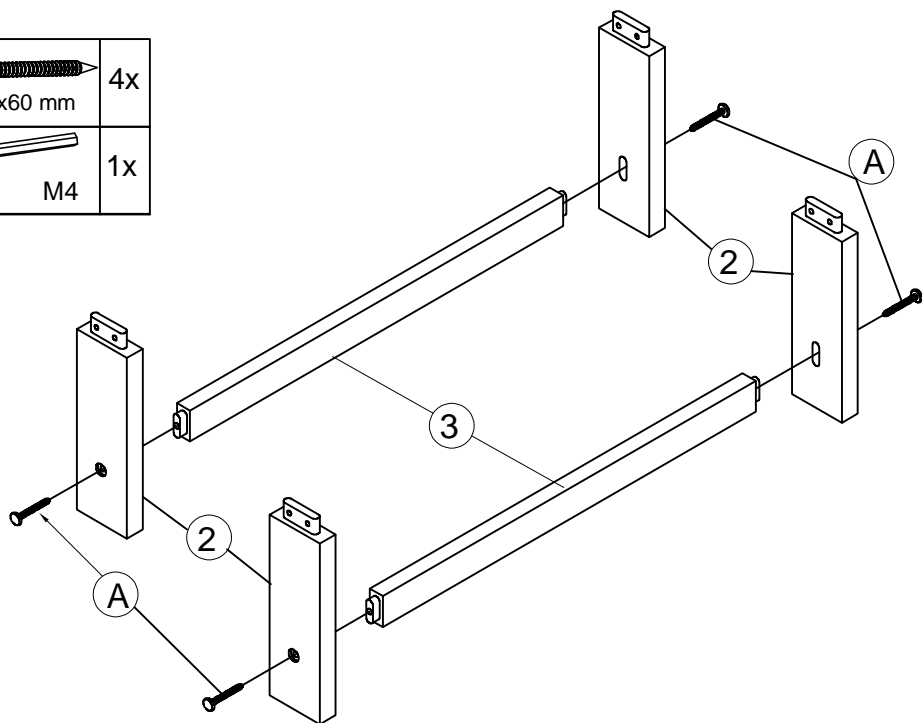

Part List and Hardware List

PIECE	DESCRIPTION	PICTURE	QUANTITY
1	Bed Frame		1x
2	Leg Without Wheels		4x
3	Tie Rod 1		3x
4	Tie Rod 2		1x
5	Leg With Wheels		2x
6	Wheel		2x
7	Cushion		1x
Ⓐ	Screw 1	 M7x60 mm	6x
Ⓑ	Screw 2	 M7x30 mm	2x
Ⓒ	Screw 3	 M6x20 mm	12x
Ⓓ	Washers	 M23x50x3 mm	2x
Ⓔ	Allen Key	 M4	1x

JY

JONATHAN Y

MODEL#LNG1102

Product Dimension: 77"D x 23.6"W x 13"H

If there are any questions relating to defects, missing parts, assembly issues or replacements, please send a detailed email to cs@jonathany.com.

1

(A)	 M7x60 mm	4x
(E)	 M4	1x

2

(A)	 M7x60 mm	2x
(B)	 M7x30 mm	2x
(D)		2x

3

4

(C)	 M6x20 mm	12x
-----	--	-----

5