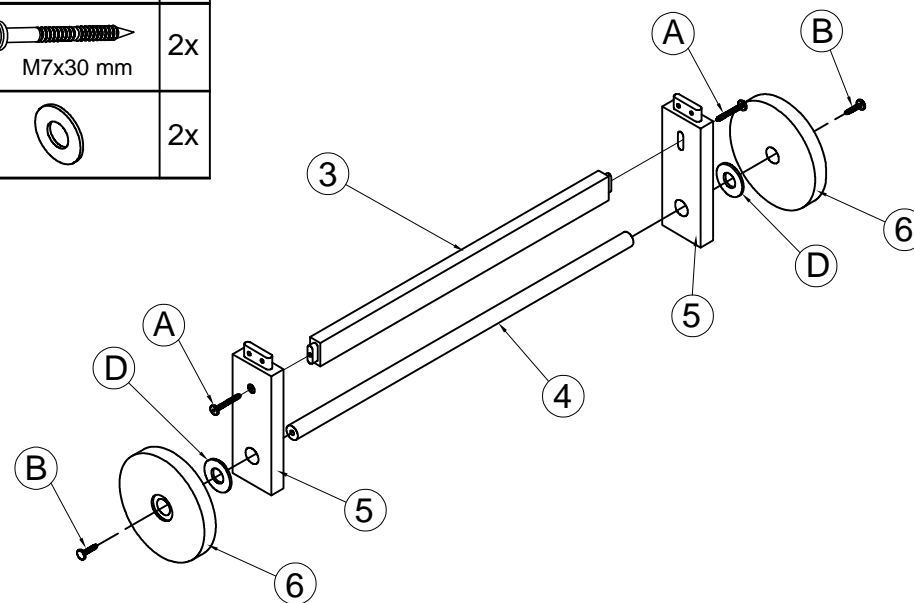

Part List and Hardware List

PIECE	DESCRIPTION	PICTURE	QUANTITY
1	Bed Frame		1x
2	Leg Without Wheels		4x
3	Tie Rod 1		3x
4	Tie Rod 2		1x
5	Leg With Wheels		2x
6	Wheel		2x
7	Cushion		1x
Ⓐ	Screw 1	 M7x60 mm	6x
Ⓑ	Screw 2	 M7x30 mm	2x
Ⓒ	Screw 3	 M6x20 mm	12x
Ⓓ	Washers	 M23x50x3 mm	2x
Ⓔ	Allen Key	 M4	1x

JY

JONATHAN Y

MODEL#LNG1102

Product Dimension: 77"D x 23.6"W x 13"H

If there are any questions relating to defects, missing parts, assembly issues or replacements, please send a detailed email to cs@jonathany.com.

1

(A)	 M7x60 mm	4x
(E)	 M4	1x

2

(A)	 M7x60 mm	2x
(B)	 M7x30 mm	2x
(D)		2x

3

4

(C)	 M6x20 mm	12x
-----	--	-----

5