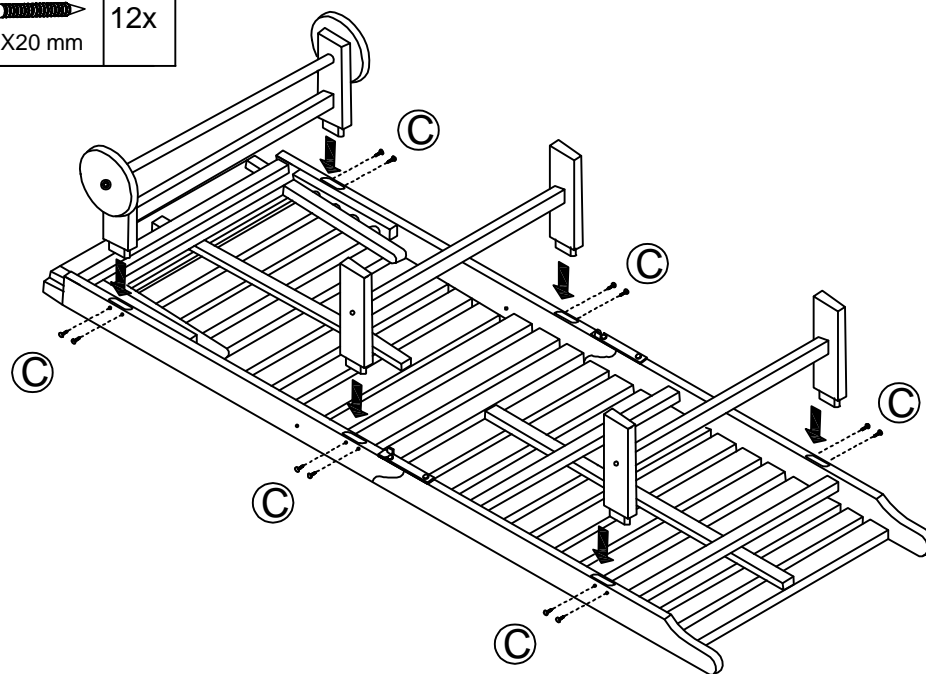

Part List and Hardware List

PIECE	DESCRIPTION	PICTURE	QUANTITY
1	Bed Frame		1x
2	Leg Without Wheels		4x
3	Tie Rod 1		3x
4	Tie Rod 2		1x
5	Leg With Wheels		2x
6	Wheel		2x
7	Cushion		1x
Ⓐ	Screw 1	 M7x60 mm	6x
Ⓑ	Screw 2	 M7x30 mm	2x
Ⓒ	Screw 3	 M6x20 mm	12x
Ⓓ	Washers	 M23x50x3 mm	2x
Ⓔ	Allen Key	 M4	1x

JY

JONATHAN Y

MODEL#LNG1102

Product Dimension: 77"D x 23.6"W x 13"H

If there are any questions relating to defects, missing parts, assembly issues or replacements, please send a detailed email to cs@jonathany.com.

1

(A)	 M7x60 mm	4x
(E)	 M4	1x

2

(A)	 M7x60 mm	2x
(B)	 M7x30 mm	2x
(D)		2x

3

4

(C)	 M6x20 mm	12x
-----	--	-----

5