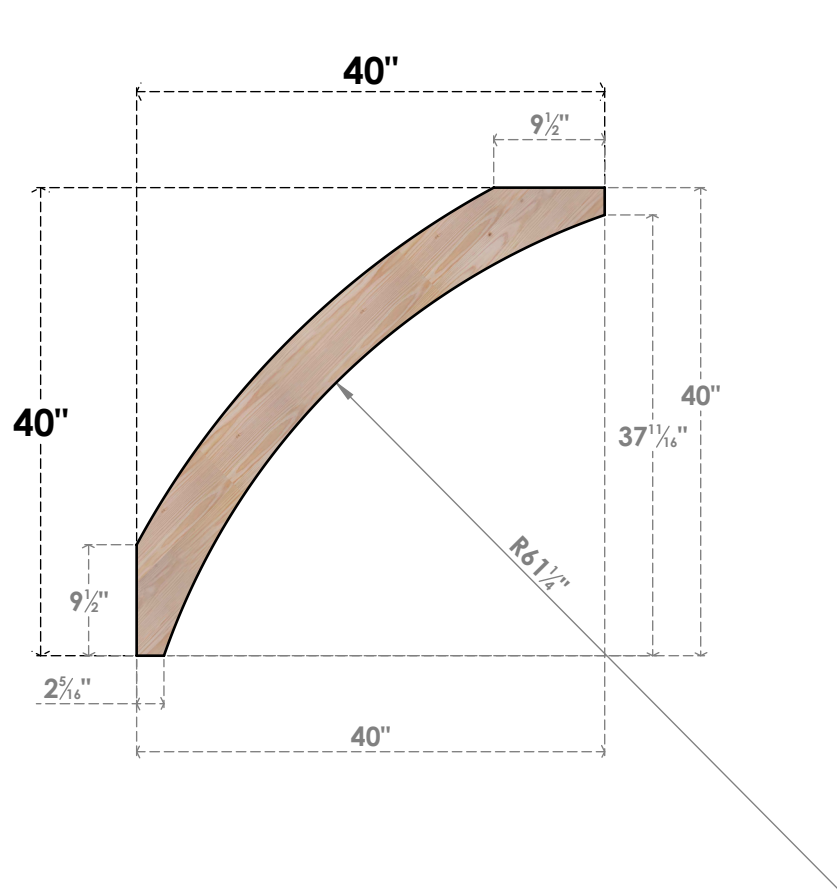

BRC04X40X40THR00SDF

3 1/2"W X 40"D X 40"H THORTON SMOOTH BRACE, DOUGLAS FIR

SIDE

FRONT

EKENA MILLWORK
 2300 WEST MAIN ST.
 CLARKSVILLE, TX 75426
 TOLL FREE: 866-607-0453
 WWW.EKENAMILLWORK.COM

NOTES

1. INSTALLATION TO BE COMPLETED IN ACCORDANCE WITH MANUFACTURER'S SPECIFICATIONS.
2. DRAWING MAY NOT BE TO SCALE
3. THIS DRAWING IS INTENDED FOR DESIGN AND PLANNING PURPOSES ONLY.
4. ALL INFORMATION CONTAINED HEREIN WAS CURRENT AT THE TIME OF DEVELOPMENT BUT MUST BE REVIEWED AND APPROVED BY THE PRODUCT MANUFACTURER TO BE CONSIDERED ACCURATE.
5. PRODUCTS ARE NOT KILN DRIED. THIS ITEM IS UNIQUE AND WILL CONTAIN THE NATURAL VARIATIONS THAT THE WOOD SPECIES OFFERS. THIS MAY RESULT IN VARIATIONS UP TO 1/4"