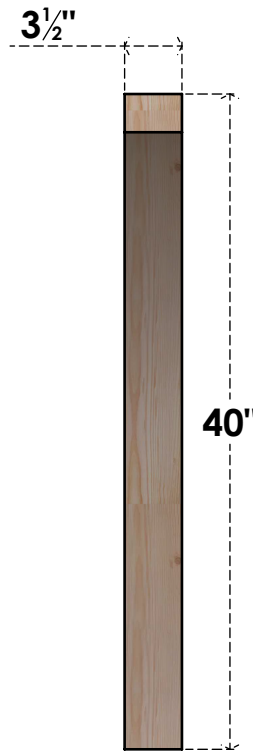

BRC04X40X40THR00SDF

3 1/2"W X 40"D X 40"H THORTON SMOOTH BRACE, DOUGLAS FIR

SIDE

FRONT

EKENA MILLWORK
 2300 WEST MAIN ST.
 CLARKSVILLE, TX 75426
 TOLL FREE: 866-607-0453
 WWW.EKENAMILLWORK.COM

NOTES

1. INSTALLATION TO BE COMPLETED IN ACCORDANCE WITH MANUFACTURER'S SPECIFICATIONS.
2. DRAWING MAY NOT BE TO SCALE
3. THIS DRAWING IS INTENDED FOR DESIGN AND PLANNING PURPOSES ONLY.
4. ALL INFORMATION CONTAINED HEREIN WAS CURRENT AT THE TIME OF DEVELOPMENT BUT MUST BE REVIEWED AND APPROVED BY THE PRODUCT MANUFACTURER TO BE CONSIDERED ACCURATE.
5. PRODUCTS ARE NOT KILN DRIED. THIS ITEM IS UNIQUE AND WILL CONTAIN THE NATURAL VARIATIONS THAT THE WOOD SPECIES OFFERS. THIS MAY RESULT IN VARIATIONS UP TO 1/4"