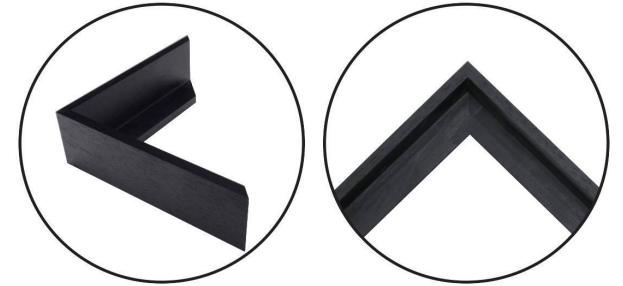

WENDOVER ART GROUP

ITEM NUMBER : **WLA2205**

TITLE : **Revealing Form 1**

OUTWARD DIMENSION (W X H) : **51" x 68"**

FRAME (WIDTH X DEPTH) : **M1112 | 0.38" x 2.25"**

FRAME FINISH : **Floater Frame**

Black Woodgrain

DESCRIPTION :

Giclee on Linen, Gallery Wrapped, Artist Enhanced