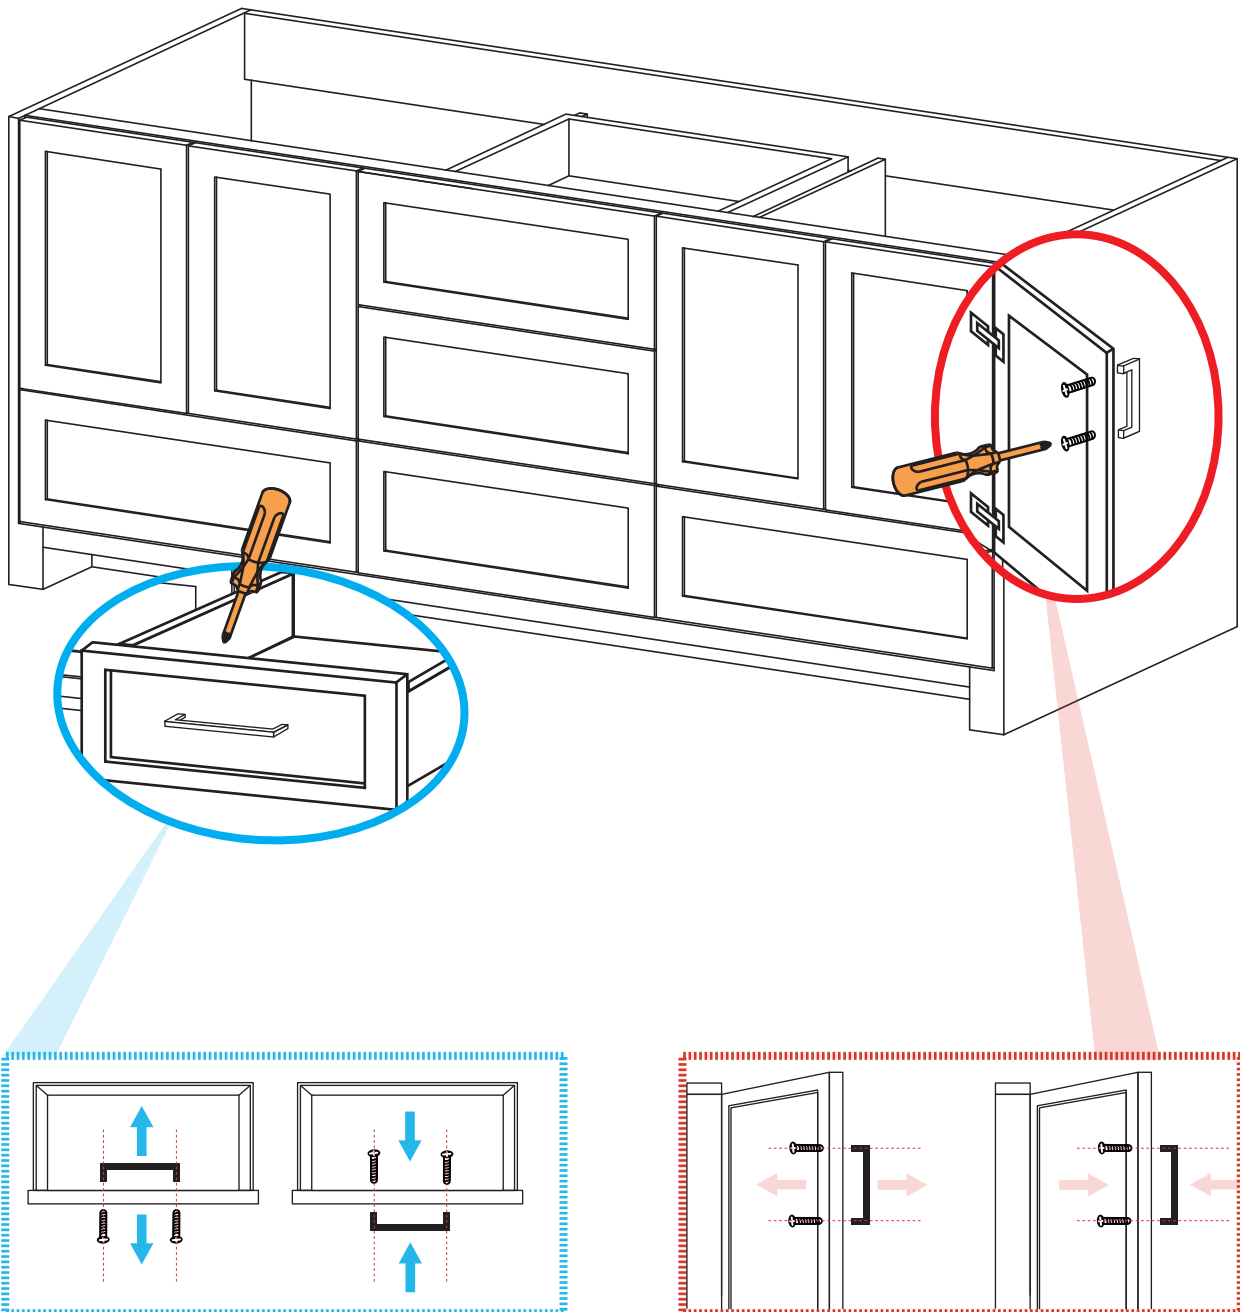

ASSEMBLY INSTRUCTIONS

BATHROOM VANITY

PRODUCT
INSTRUCTION
VIDEO

Belize 72"

NOTE: Any size of the vanity's installation steps are the same.

INSTALLATION STEPS

Install the handle: loosen the screw of the handle which pre-installed inside the vanity, and take it out, according to the same location to install the handle on the opposite side of the cabinet surface.