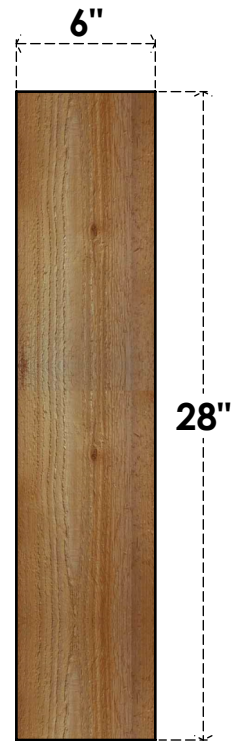

BRC06X16X28TRA00RWR

6"W X 16"D X 28"H TRADITIONAL ROUGH SAWN BRACE, WESTERN RED CEDAR

SIDE

FRONT

EKENA MILLWORK
 2300 WEST MAIN ST.
 CLARKSVILLE, TX 75426
 TOLL FREE: 866-607-0453
 WWW.EKENAMILLWORK.COM

NOTES