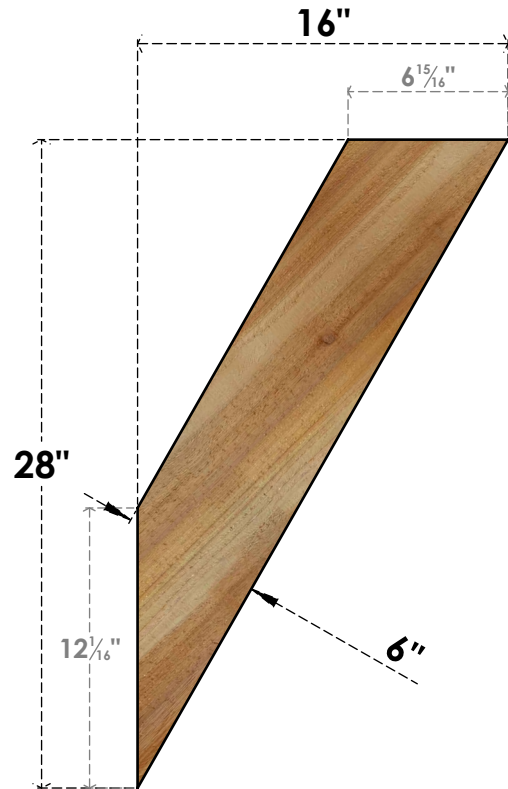

BRC06X16X28TRA00RWR

6"W X 16"D X 28"H TRADITIONAL ROUGH SAWN BRACE, WESTERN RED CEDAR

SIDE

FRONT

EKENA MILLWORK
 2300 WEST MAIN ST.
 CLARKSVILLE, TX 75426
 TOLL FREE: 866-607-0453
 WWW.EKENAMILLWORK.COM

NOTES