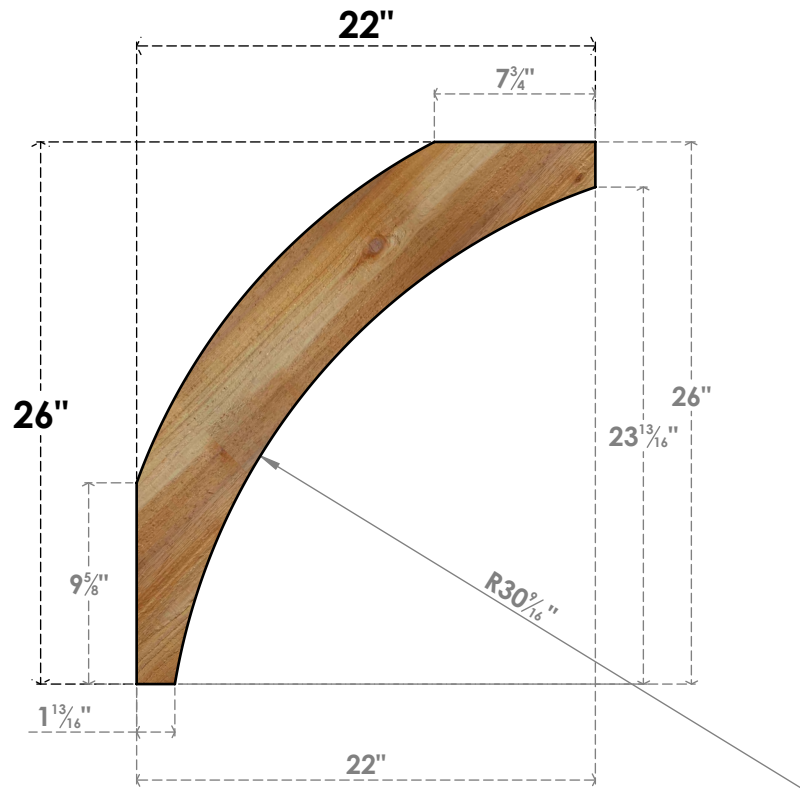

BRC06X22X26THR00RWR

6"W X 22"D X 26"H THORTON ROUGH SAWN BRACE, WESTERN RED CEDAR

SIDE

FRONT

EKENA MILLWORK
 2300 WEST MAIN ST.
 CLARKSVILLE, TX 75426
 TOLL FREE: 866-607-0453
 WWW.EKENAMILLWORK.COM

NOTES

1. INSTALLATION TO BE COMPLETED IN ACCORDANCE WITH MANUFACTURER'S SPECIFICATIONS.
2. DRAWING MAY NOT BE TO SCALE
3. THIS DRAWING IS INTENDED FOR DESIGN AND PLANNING PURPOSES ONLY.
4. ALL INFORMATION CONTAINED HEREIN WAS CURRENT AT THE TIME OF DEVELOPMENT BUT MUST BE REVIEWED AND APPROVED BY THE PRODUCT MANUFACTURER TO BE CONSIDERED ACCURATE.
5. PRODUCTS ARE NOT KILN DRIED. THIS ITEM IS UNIQUE AND WILL CONTAIN THE NATURAL VARIATIONS THAT THE WOOD SPECIES OFFERS. THIS MAY RESULT IN VARIATIONS UP TO 1/4"