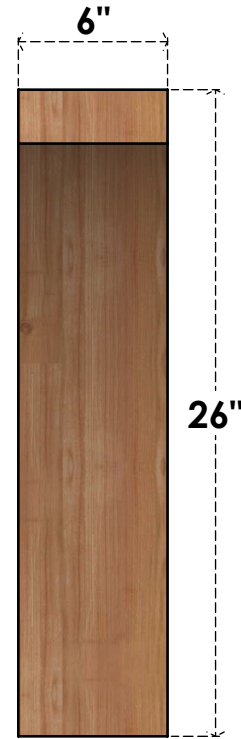

BRC06X22X26THR00RWR

6"W X 22"D X 26"H THORTON ROUGH SAWN BRACE, WESTERN RED CEDAR

SIDE

FRONT

EKENA MILLWORK
 2300 WEST MAIN ST.
 CLARKSVILLE, TX 75426
 TOLL FREE: 866-607-0453
 WWW.EKENAMILLWORK.COM

NOTES

1. INSTALLATION TO BE COMPLETED IN ACCORDANCE WITH MANUFACTURER'S SPECIFICATIONS.
2. DRAWING MAY NOT BE TO SCALE
3. THIS DRAWING IS INTENDED FOR DESIGN AND PLANNING PURPOSES ONLY.
4. ALL INFORMATION CONTAINED HEREIN WAS CURRENT AT THE TIME OF DEVELOPMENT BUT MUST BE REVIEWED AND APPROVED BY THE PRODUCT MANUFACTURER TO BE CONSIDERED ACCURATE.
5. PRODUCTS ARE NOT KILN DRIED. THIS ITEM IS UNIQUE AND WILL CONTAIN THE NATURAL VARIATIONS THAT THE WOOD SPECIES OFFERS. THIS MAY RESULT IN VARIATIONS UP TO 1/4"