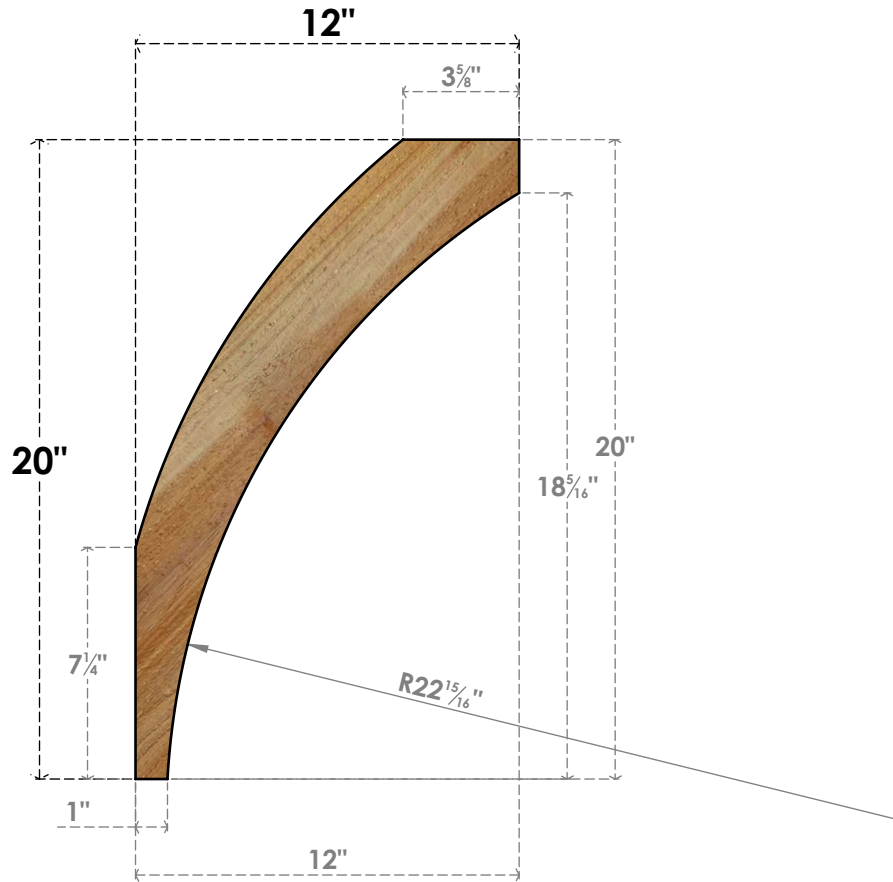

BRC04X12X20THR00RWR

4"W X 12"D X 20"H THORTON ROUGH SAWN BRACE, WESTERN RED CEDAR

SIDE

FRONT

EKENA MILLWORK
 2300 WEST MAIN ST.
 CLARKSVILLE, TX 75426
 TOLL FREE: 866-607-0453
 WWW.EKENAMILLWORK.COM

NOTES

1. INSTALLATION TO BE COMPLETED IN ACCORDANCE WITH MANUFACTURER'S SPECIFICATIONS.
2. DRAWING MAY NOT BE TO SCALE
3. THIS DRAWING IS INTENDED FOR DESIGN AND PLANNING PURPOSES ONLY.
4. ALL INFORMATION CONTAINED HEREIN WAS CURRENT AT THE TIME OF DEVELOPMENT BUT MUST BE REVIEWED AND APPROVED BY THE PRODUCT MANUFACTURER TO BE CONSIDERED ACCURATE.
5. PRODUCTS ARE NOT KILN DRIED. THIS ITEM IS UNIQUE AND WILL CONTAIN THE NATURAL VARIATIONS THAT THE WOOD SPECIES OFFERS. THIS MAY RESULT IN VARIATIONS UP TO 1/4"