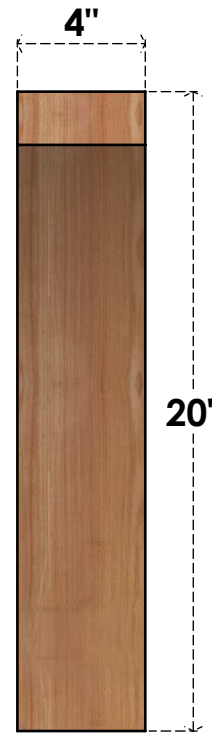

BRC04X12X20THR00RWR

4"W X 12"D X 20"H THORTON ROUGH SAWN BRACE, WESTERN RED CEDAR

SIDE

FRONT

EKENA MILLWORK
 2300 WEST MAIN ST.
 CLARKSVILLE, TX 75426
 TOLL FREE: 866-607-0453
 WWW.EKENAMILLWORK.COM

NOTES

1. INSTALLATION TO BE COMPLETED IN ACCORDANCE WITH MANUFACTURER'S SPECIFICATIONS.
2. DRAWING MAY NOT BE TO SCALE
3. THIS DRAWING IS INTENDED FOR DESIGN AND PLANNING PURPOSES ONLY.
4. ALL INFORMATION CONTAINED HEREIN WAS CURRENT AT THE TIME OF DEVELOPMENT BUT MUST BE REVIEWED AND APPROVED BY THE PRODUCT MANUFACTURER TO BE CONSIDERED ACCURATE.
5. PRODUCTS ARE NOT KILN DRIED. THIS ITEM IS UNIQUE AND WILL CONTAIN THE NATURAL VARIATIONS THAT THE WOOD SPECIES OFFERS. THIS MAY RESULT IN VARIATIONS UP TO 1/4"