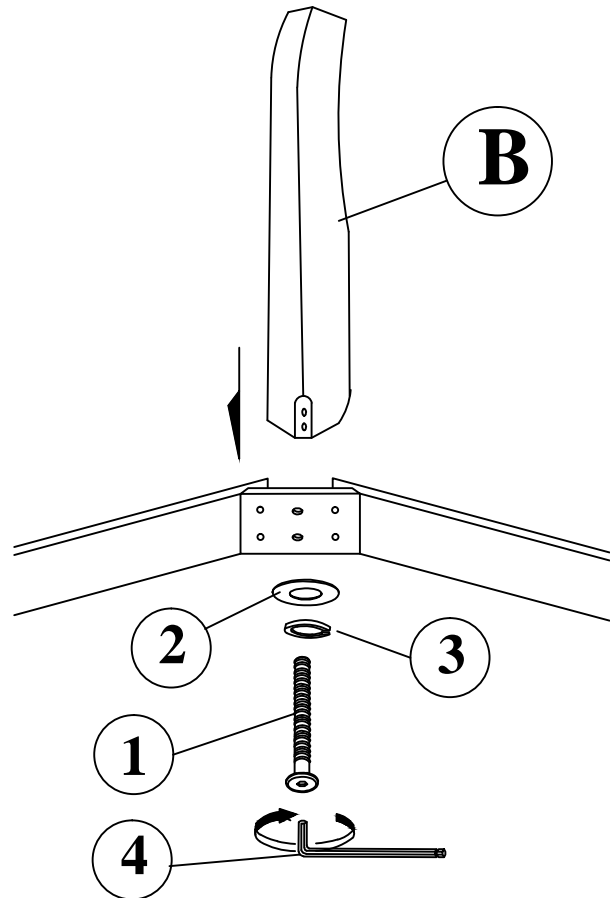

Model : B-8078

NO	PART LIST	QTY
A	 CUSHION SEAT	1 PC
B	 LEG	4 PCS

NO	HARDWARE LIST	QTY
1	 JCBC SCREW M6 x 60MM	8 PCS
2	 SPRING WASHER	8 PCS
3	 FLAT WASHER	8 PCS
4	 M4 ALLEN KEY	1 PC

STEP 1

STEP 2