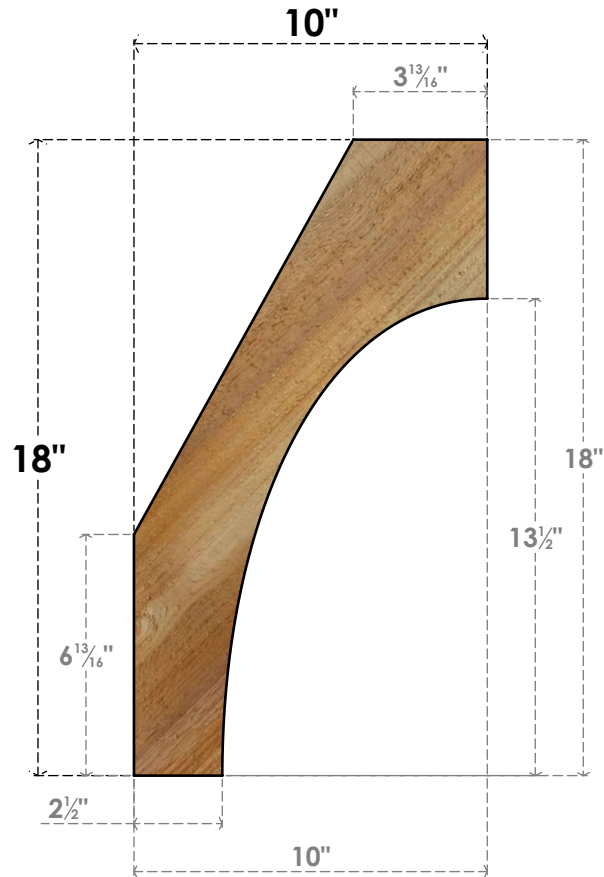

BRC04X10X18WTLOORWR

4"W X 10"D X 18"H WESTLAKE ROUGH SAWN BRACE, WESTERN RED CEDAR

SIDE

FRONT

EKENA MILLWORK
 2300 WEST MAIN ST.
 CLARKSVILLE, TX 75426
 TOLL FREE: 866-607-0453
 WWW.EKENAMILLWORK.COM

NOTES