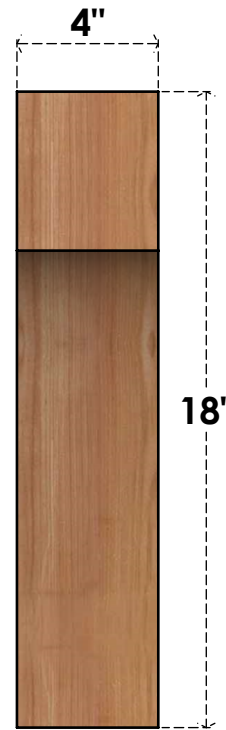

BRC04X10X18WTLOORWR

4"W X 10"D X 18"H WESTLAKE ROUGH SAWN BRACE, WESTERN RED CEDAR

SIDE

FRONT

EKENA MILLWORK
 2300 WEST MAIN ST.
 CLARKSVILLE, TX 75426
 TOLL FREE: 866-607-0453
 WWW.EKENAMILLWORK.COM

NOTES

1. INSTALLATION TO BE COMPLETED IN ACCORDANCE WITH MANUFACTURER'S SPECIFICATIONS.
2. DRAWING MAY NOT BE TO SCALE
3. THIS DRAWING IS INTENDED FOR DESIGN AND PLANNING PURPOSES ONLY.
4. ALL INFORMATION CONTAINED HEREIN WAS CURRENT AT THE TIME OF DEVELOPMENT BUT MUST BE REVIEWED AND APPROVED BY THE PRODUCT MANUFACTURER TO BE CONSIDERED ACCURATE.
5. PRODUCTS ARE NOT KILN DRIED. THIS ITEM IS UNIQUE AND WILL CONTAIN THE NATURAL VARIATIONS THAT THE WOOD SPECIES OFFERS. THIS MAY RESULT IN VARIATIONS UP TO 1/4"