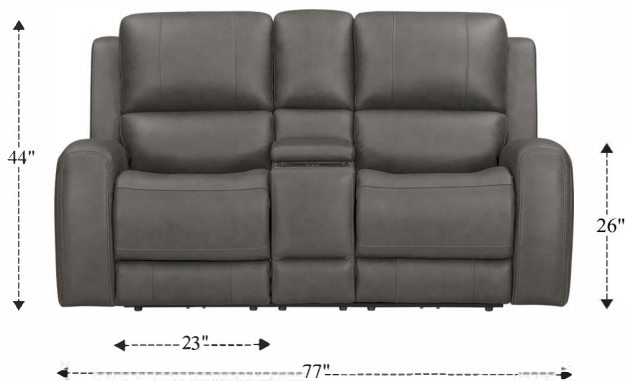

Zero Gravity Power Reclining Tilt Console Loveseat P3

Overall Dimensions	77" x 42" x 44"
Overall Width	77"
Overall Depth	42"
Overall Height	44"
Overall Weight	270.6 lbs.
Fully Reclined	71"
Distance from Wall	7.5"
Back of Seat to end of Chaise	45"
Leg Height <small>(Distance from Foot Rest to Floor in Full Recline)</small>	26"
Head Height <small>(Distance from Headrest to Floor in Full Recline)</small>	29"

Seat Width	23"
Seat Depth	22"
Seat Height	21"
Arm Width	9"
Arm Depth	23"
Arm Height	26"
Back Width	26"
Back Height	28"
Headrest Extended from Back	6"