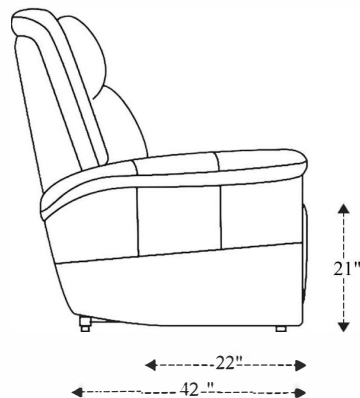

Zero Gravity Power Reclining Tilt Console Loveseat P3

Overall Dimensions	77" x 42" x 44"
Overall Width	77"
Overall Depth	42"
Overall Height	44"
Overall Weight	270.6 lbs.
Fully Reclined	71"
Distance from Wall	7.5"
Back of Seat to end of Chaise	45"
Leg Height <small>(Distance from Foot Rest to Floor in Full Recline)</small>	26"
Head Height <small>(Distance from Headrest to Floor in Full Recline)</small>	29"

Seat Width	23"
Seat Depth	22"
Seat Height	21"
Arm Width	9"
Arm Depth	23"
Arm Height	26"
Back Width	26"
Back Height	28"
Headrest Extended from Back	6"