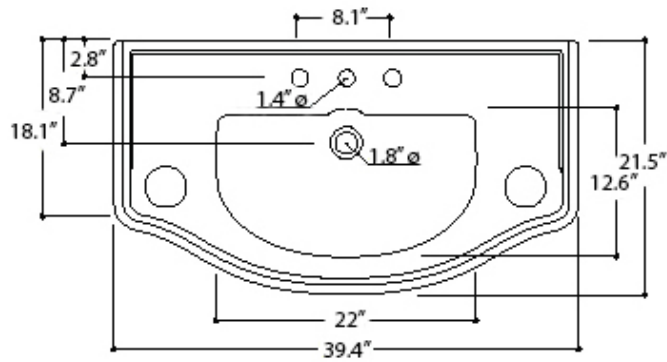

Related Items:

- WSBC 53991 | Push Waste Drain
- WSBC 53922 | Decorative Trap

Finishes:

 Ceramic White

SKU# | Options:

- Retro 1050.01+1083 | One Faucet Hole
- Retro 1050.03-4+1083 | Three Faucet Holes 4" Spread
- Retro 1050.03-8+1083 | Three Faucet Holes 8" Spread

* WS Bath Collections reserves the right to revise dimensions or information on this sheet without notice

| | | | |
|------------------------------|-----------------------------------|--|---|
| Collection Retro | Model Retro 1050+1083 | Dimensions Metric <i>1 inch = 2.54 cm</i> <i>1 inch = 25.4 mm</i> |  1051 Lea Drive - Collegeville, PA 19426 Tel. 215 513 9400 - Fax 610 831 0215 www.ws bathcollections.com - info@ws bathcollections.com |
|------------------------------|-----------------------------------|--|---|

Collection
Retro

Model |
Retro 1050 + 1083

Dimensions Metric
1 inch = 2.54 cm
1 inch = 25.4 mm

WS[®]
BATH
COLLECTIONS

1051 Lea Drive - Collegeville, PA 19426
Tel. 215 513 9400 - Fax 610 831 0215
www.ws bathcollections.com - info@ws bathcollections.com

Silicone (optional)

Collection
Retro

Model |
Retro 1050+1083

Dimensions Metric
1 inch = 2.54 cm
1 inch = 25.4 mm

WS[®]
BATH
COLLECTIONS

1051 Lea Drive - Collegeville, PA 19426
Tel. 215 513 9400 - Fax 610 831 0215
www.ws bathcollections.com - info@ws bathcollections.com