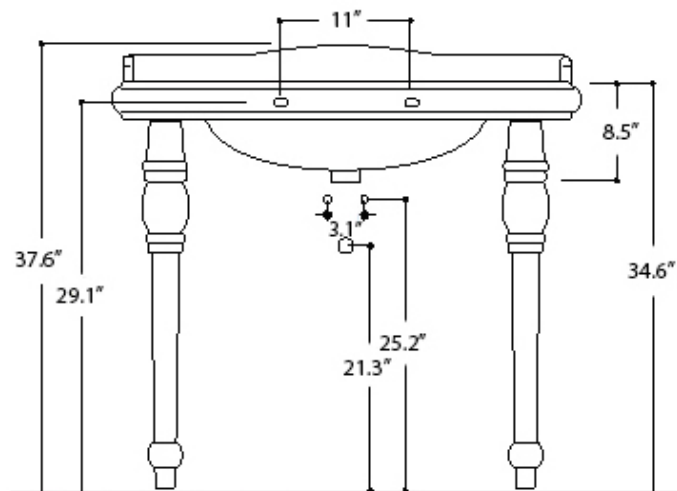

Related Items:

- WSBC 53991 | Push Waste Drain
- WSBC 53922 | Decorative Trap

Finishes:

 Ceramic White

SKU# | Options:

- Retro 1050.01+1083 | One Faucet Hole
- Retro 1050.03-4+1083 | Three Faucet Holes 4" Spread
- Retro 1050.03-8+1083 | Three Faucet Holes 8" Spread

* WS Bath Collections reserves the right to revise dimensions or information on this sheet without notice

| | | | |
|------------------------------|-----------------------------------|--|---|
| Collection Retro | Model Retro 1050+1083 | Dimensions Metric <i>1 inch = 2.54 cm</i> <i>1 inch = 25.4 mm</i> |  1051 Lea Drive - Collegeville, PA 19426 Tel. 215 513 9400 - Fax 610 831 0215 www.ws bathcollections.com - info@ws bathcollections.com |
|------------------------------|-----------------------------------|--|---|

Collection
Retro

Model |
Retro 1050 + 1083

Dimensions Metric
1 inch = 2.54 cm
1 inch = 25.4 mm

WS[®]
BATH
COLLECTIONS

1051 Lea Drive - Collegeville, PA 19426
Tel. 215 513 9400 - Fax 610 831 0215
www.ws bathcollections.com - info@ws bathcollections.com

Silicone (optional)

Collection
Retro

Model |
Retro 1050+1083

Dimensions Metric
1 inch = 2.54 cm
1 inch = 25.4 mm

WS[®]
BATH
COLLECTIONS

1051 Lea Drive - Collegeville, PA 19426
Tel. 215 513 9400 - Fax 610 831 0215
www.ws bathcollections.com - info@ws bathcollections.com