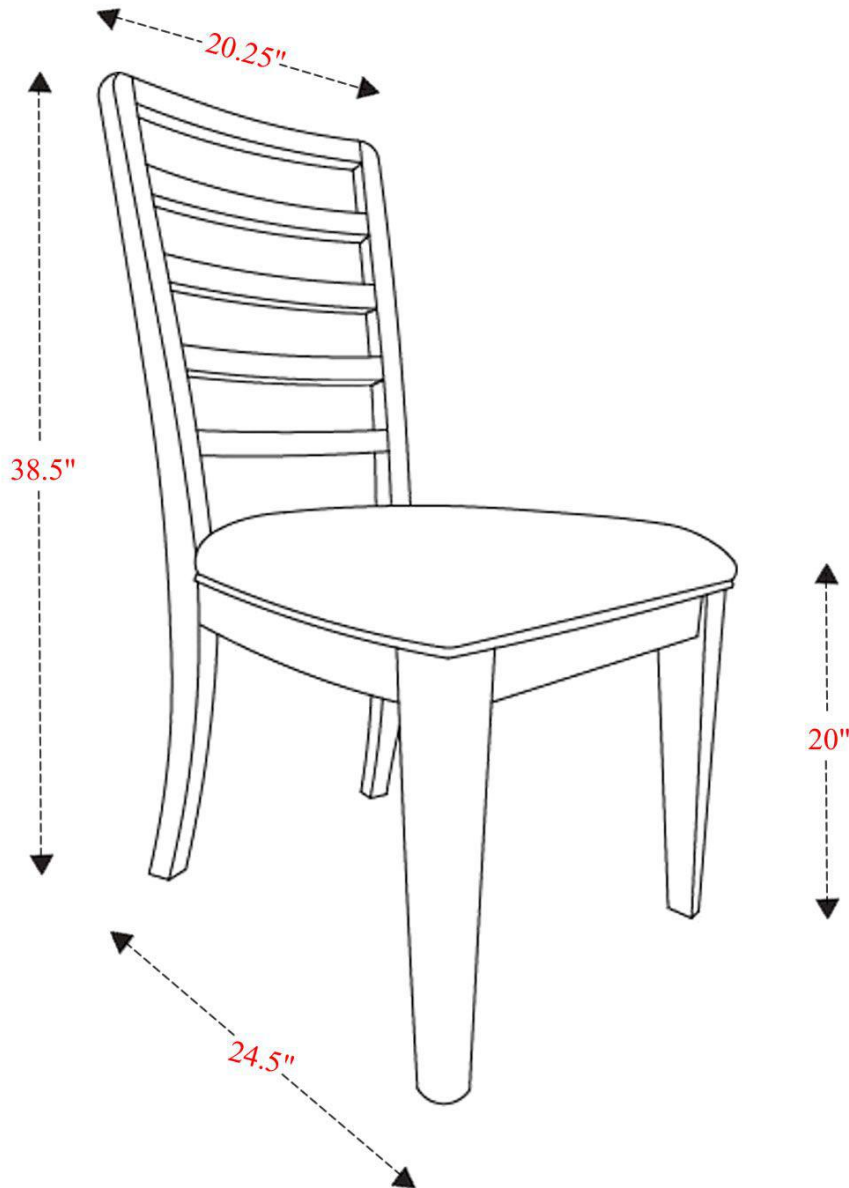

Ladder Back Dining Chair

Overall Dimensions	20.25" x 24.5" x 38.5"
Overall Width	20.25"
Overall Depth	24.5"
Overall Height	38.5"
Overall Weight	17 lbs
Back Width	20.25"
Back Depth	1"
Back Height	19.5"
Seat Width	19"
Seat Depth	20"
Seat Height	20"

Carton Dimensions: 43"W x 23.25"D x 15.25"H