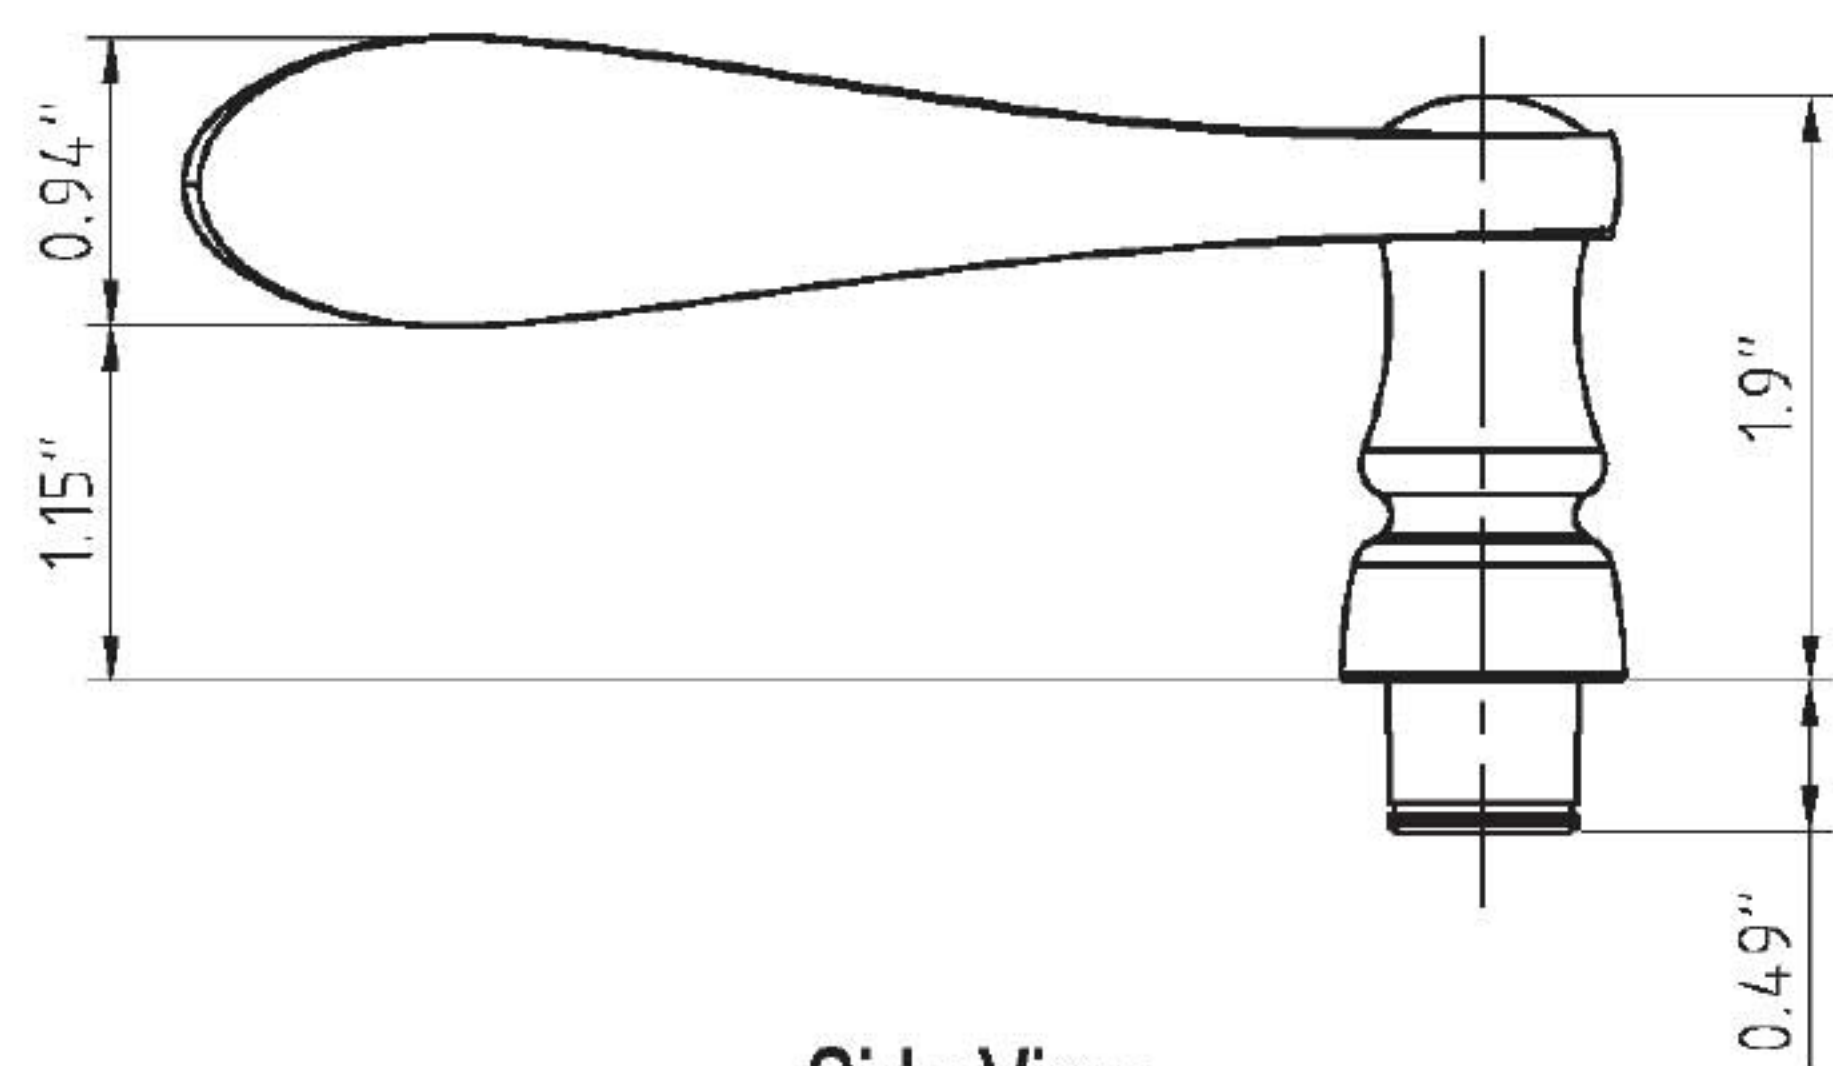

Bellagio Lever

Side View

Front View

- > Collection: Grandeur
- > Design code: BEL
- > Material: Solid Forged Brass
- > Functions: Left or right handing

Bellagio Lever shown in Bright Chrome

Available Finishes