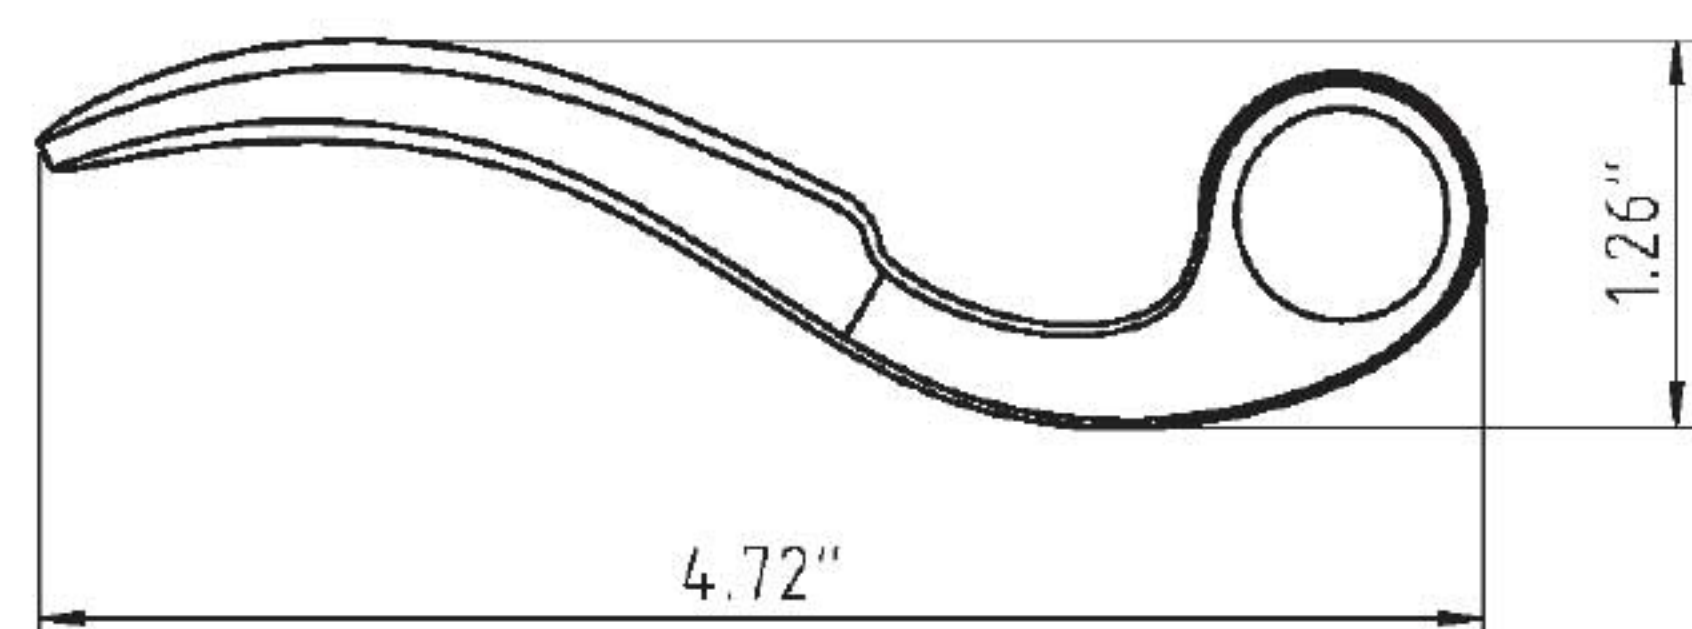

Bellagio Lever

Side View

Front View

- > Collection: Grandeur
- > Design code: BEL
- > Material: Solid Forged Brass
- > Functions: Left or right handing

Bellagio Lever shown in Bright Chrome

Available Finishes