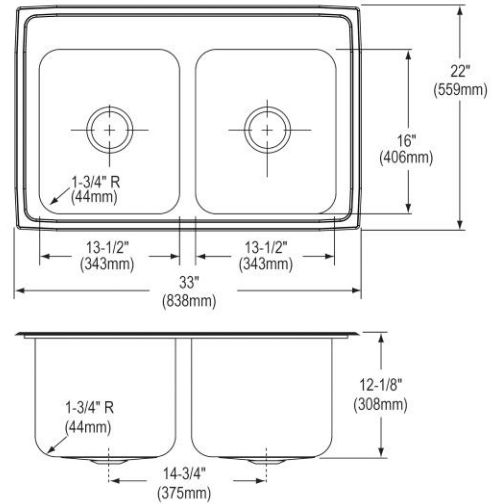

AMERICAN PRIDE. A LIFETIME TRADITION.

Like your family, the Elkay family has values and traditions that endure. For almost a century, Elkay has been a family-owned and operated company, providing thousands of jobs that support our families and communities.

Product Compliance: ASME A112.19.3/CSA B45.4
Buy American Act

Sinks are listed by IAPMO® as meeting the applicable requirements of the Uniform Plumbing Code®, International Plumbing Code®, and National Plumbing Code of Canada.

[Clean and Care Manual (PDF)](#)
[Installation Instructions (PDF) - 1000005236](#)
[Warranty (PDF)](#)

Similar models are available with: Quick-Clip Mounting System