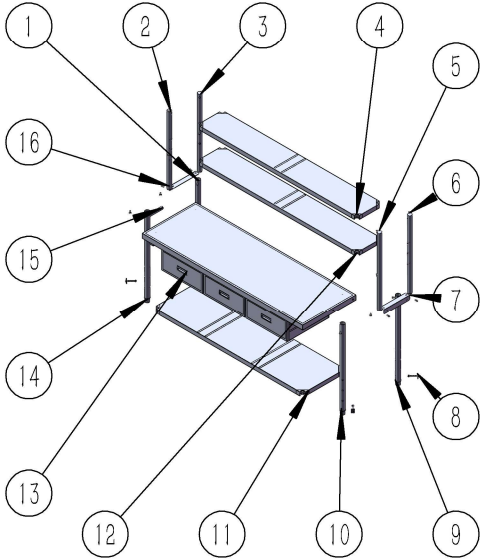

Stainless steel workbench

Product ID. Q72YG

Scan for Support
support@garvee.com

Distributed by
GARVEE.com

V251224WSBH

Project Number	Part Number	Quantity
1	Leg Assembly-1	1
2	Upper Rack ϕ 38 Tube Assembly-4	1
3	Upper Rack ϕ 38 Pipe Assembly-3	1
4	Upper Shelf Board Assembly-1	1
5	Upper Shelf ϕ 38 Pipe Assembly-2	1
6	Upper Shelf ϕ 38 Pipe Assembly-1	1
7	Upper Frame Right Fixed Plate	1
8	M8 Locking Mechanism Set	4
9	Leg Assembly-4	1
10	Leg Assembly-3	1
11	Lower Shelf Assembly	1
12	Upper Shelf Assembly-2	1
13	Three-Drawer Desktop Assembly	1
14	Leg Assembly-2	1
15	ϕ 25 Pipe Towel Rod Assembly	1
16	Upper Rack - Left Fixed Plate	1
17	Hex Socket Round Head M8X25 Bolt	16
18	M8X20 Phillips Countersunk Head Bolt	4
19	One end hex head, one end Phillips screwdriver	1

A
1 : 30

B
1 : 10

C
1 : 25

D
1 : 10

I
 $\frac{I}{1 : 25}$

K
 $\frac{K}{1 : 25}$

L
 $\frac{L}{1 : 25}$

M
 $\frac{M}{1 : 25}$