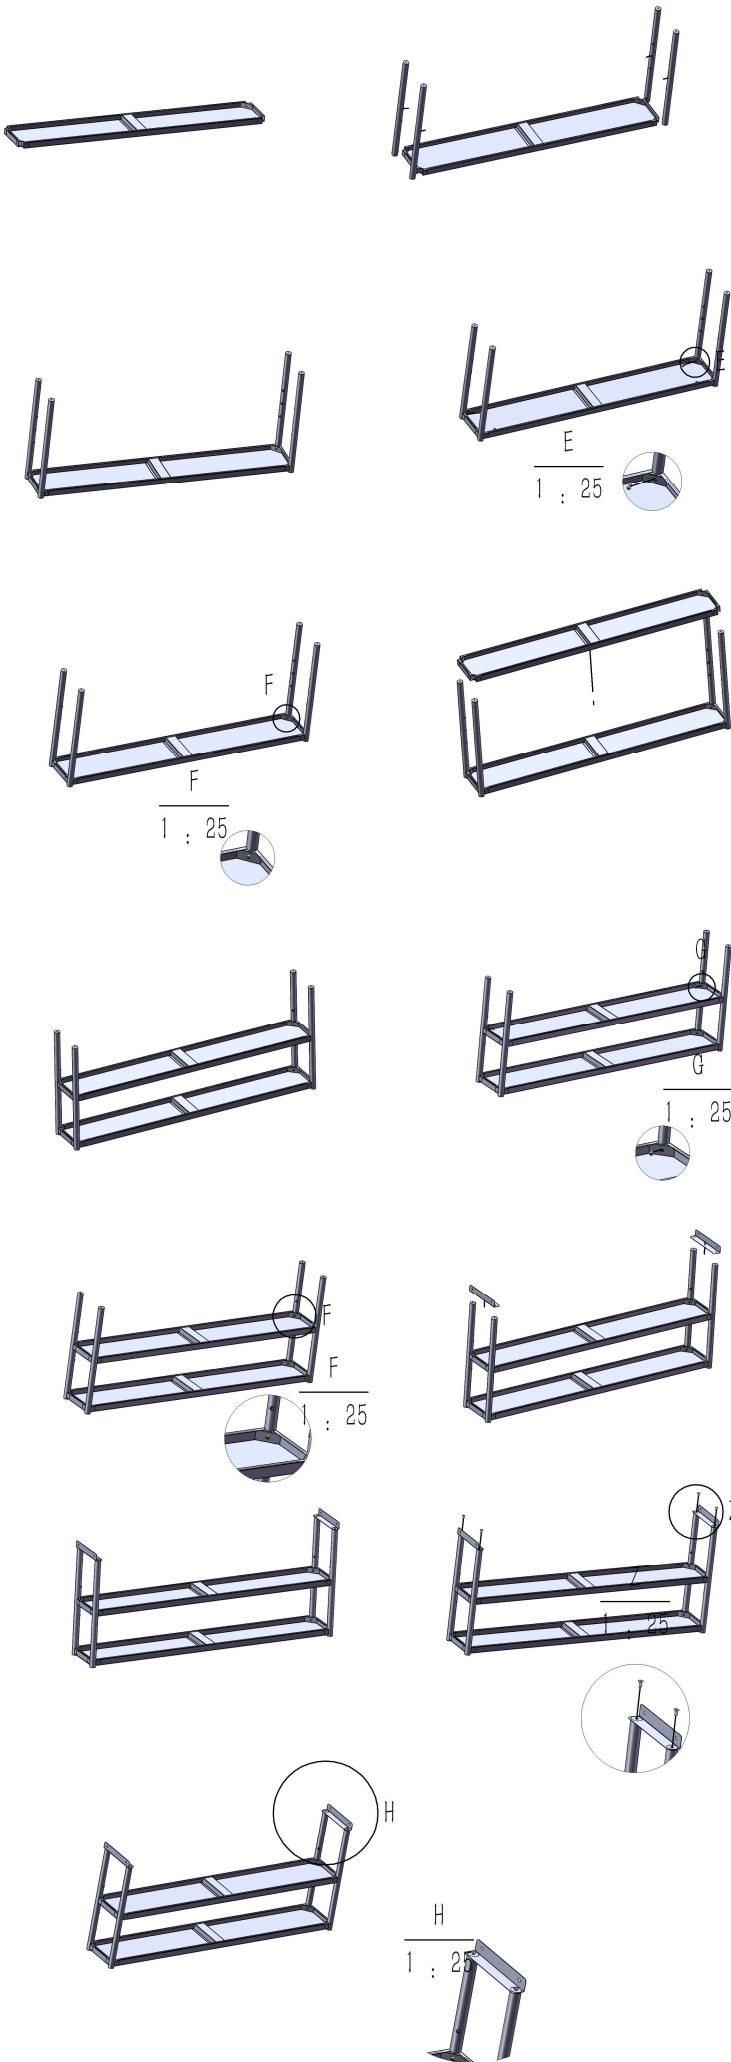

Stainless steel workbench

Product ID. Q72YG

Scan for Support
support@garvee.com

Distributed by
GARVEE.com

V251224WSBH

Project Number	Part Number	Quantity
1	Leg Assembly-1	1
2	Upper Rack ϕ 38 Tube Assembly-4	1
3	Upper Rack ϕ 38 Pipe Assembly-3	1
4	Upper Shelf Board Assembly-1	1
5	Upper Shelf ϕ 38 Pipe Assembly-2	1
6	Upper Shelf ϕ 38 Pipe Assembly-1	1
7	Upper Frame Right Fixed Plate	1
8	M8 Locking Mechanism Set	4
9	Leg Assembly-4	1
10	Leg Assembly-3	1
11	Lower Shelf Assembly	1
12	Upper Shelf Assembly-2	1
13	Three-Drawer Desktop Assembly	1
14	Leg Assembly-2	1
15	ϕ 25 Pipe Towel Rod Assembly	1
16	Upper Rack - Left Fixed Plate	1
17	Hex Socket Round Head M8X25 Bolt	16
18	M8X20 Phillips Countersunk Head Bolt	4
19	One end hex head, one end Phillips screwdriver	1

A
1 : 30

B
1 : 10

C
1 : 25

D
1 : 10

I
 $\frac{I}{1 : 25}$

K
 $\frac{K}{1 : 25}$

L
 $\frac{L}{1 : 25}$

M
 $\frac{M}{1 : 25}$