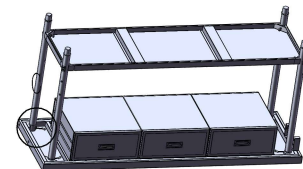

Stainless steel workbench

Product ID. Q72YG

Scan for Support
support@garvee.com

Distributed by
GARVEE.com

V251224WSBH

Project Number	Part Number	Quantity
1	Leg Assembly-1	1
2	Upper Rack ϕ 38 Tube Assembly-4	1
3	Upper Rack ϕ 38 Pipe Assembly-3	1
4	Upper Shelf Board Assembly-1	1
5	Upper Shelf ϕ 38 Pipe Assembly-2	1
6	Upper Shelf ϕ 38 Pipe Assembly-1	1
7	Upper Frame Right Fixed Plate	1
8	M8 Locking Mechanism Set	4
9	Leg Assembly-4	1
10	Leg Assembly-3	1
11	Lower Shelf Assembly	1
12	Upper Shelf Assembly-2	1
13	Three-Drawer Desktop Assembly	1
14	Leg Assembly-2	1
15	ϕ 25 Pipe Towel Rod Assembly	1
16	Upper Rack - Left Fixed Plate	1
17	Hex Socket Round Head M8X25 Bolt	16
18	M8X20 Phillips Countersunk Head Bolt	4
19	One end hex head, one end Phillips screwdriver	1

A
1 : 30

B
1 : 10

C
1 : 25

D
1 : 10

I
 $\frac{I}{1 : 25}$

K
 $\frac{K}{1 : 25}$

L
 $\frac{L}{1 : 25}$

M
 $\frac{M}{1 : 25}$