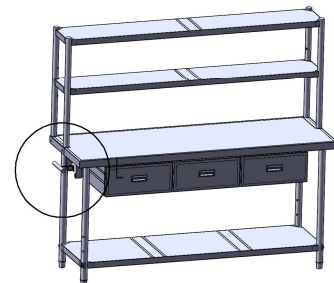

Stainless steel workbench

Product ID. Q72YG

Scan for Support
support@garvee.com

Distributed by
GARVEE.com

V251224WSBH

Project Number	Part Number	Quantity
1	Leg Assembly-1	1
2	Upper Rack ϕ 38 Tube Assembly-4	1
3	Upper Rack ϕ 38 Pipe Assembly-3	1
4	Upper Shelf Board Assembly-1	1
5	Upper Shelf ϕ 38 Pipe Assembly-2	1
6	Upper Shelf ϕ 38 Pipe Assembly-1	1
7	Upper Frame Right Fixed Plate	1
8	M8 Locking Mechanism Set	4
9	Leg Assembly-4	1
10	Leg Assembly-3	1
11	Lower Shelf Assembly	1
12	Upper Shelf Assembly-2	1
13	Three-Drawer Desktop Assembly	1
14	Leg Assembly-2	1
15	ϕ 25 Pipe Towel Rod Assembly	1
16	Upper Rack - Left Fixed Plate	1
17	Hex Socket Round Head M8X25 Bolt	16
18	M8X20 Phillips Countersunk Head Bolt	4
19	One end hex head, one end Phillips screwdriver	1

A
1 : 30

B
1 : 10

C
1 : 25

D
1 : 10

I
 $\frac{I}{1 : 25}$

K
 $\frac{K}{1 : 25}$

L
 $\frac{L}{1 : 25}$

M
 $\frac{M}{1 : 25}$