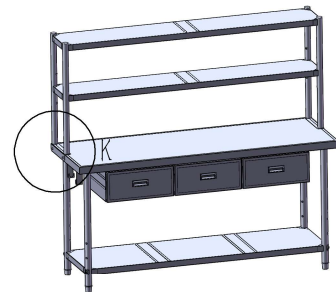

I
 $\frac{I}{1 : 25}$

K
 $\frac{K}{1 : 25}$

L
 $\frac{L}{1 : 25}$

M
 $\frac{M}{1 : 25}$