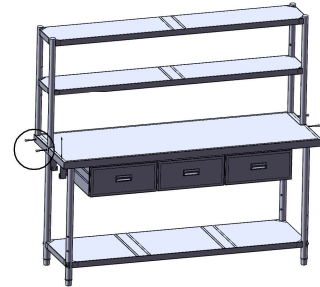

Stainless steel workbench

Product ID. Q72YG

Scan for Support
support@garvee.com

Distributed by
GARVEE.com

V251224WSBH

Project Number	Part Number	Quantity
1	Leg Assembly-1	1
2	Upper Rack ϕ 38 Tube Assembly-4	1
3	Upper Rack ϕ 38 Pipe Assembly-3	1
4	Upper Shelf Board Assembly-1	1
5	Upper Shelf ϕ 38 Pipe Assembly-2	1
6	Upper Shelf ϕ 38 Pipe Assembly-1	1
7	Upper Frame Right Fixed Plate	1
8	M8 Locking Mechanism Set	4
9	Leg Assembly-4	1
10	Leg Assembly-3	1
11	Lower Shelf Assembly	1
12	Upper Shelf Assembly-2	1
13	Three-Drawer Desktop Assembly	1
14	Leg Assembly-2	1
15	ϕ 25 Pipe Towel Rod Assembly	1
16	Upper Rack - Left Fixed Plate	1
17	Hex Socket Round Head M8X25 Bolt	16
18	M8X20 Phillips Countersunk Head Bolt	4
19	One end hex head, one end Phillips screwdriver	1

A
1 : 30

B
1 : 10

C
1 : 25

D
1 : 10

I
 $\frac{I}{1 : 25}$

K
 $\frac{K}{1 : 25}$

L
 $\frac{L}{1 : 25}$

M
 $\frac{M}{1 : 25}$