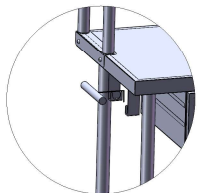

Stainless steel workbench

Product ID. Q72YG

Scan for Support
support@garvee.com

Distributed by
GARVEE.com

V251224WSBH

Project Number	Part Number	Quantity
1	Leg Assembly-1	1
2	Upper Rack ϕ 38 Tube Assembly-4	1
3	Upper Rack ϕ 38 Pipe Assembly-3	1
4	Upper Shelf Board Assembly-1	1
5	Upper Shelf ϕ 38 Pipe Assembly-2	1
6	Upper Shelf ϕ 38 Pipe Assembly-1	1
7	Upper Frame Right Fixed Plate	1
8	M8 Locking Mechanism Set	4
9	Leg Assembly-4	1
10	Leg Assembly-3	1
11	Lower Shelf Assembly	1
12	Upper Shelf Assembly-2	1
13	Three-Drawer Desktop Assembly	1
14	Leg Assembly-2	1
15	ϕ 25 Pipe Towel Rod Assembly	1
16	Upper Rack - Left Fixed Plate	1
17	Hex Socket Round Head M8X25 Bolt	16
18	M8X20 Phillips Countersunk Head Bolt	4
19	One end hex head, one end Phillips screwdriver	1

A
1 : 30

B
1 : 10

C
1 : 25

D
1 : 10

I
 $\frac{I}{1 : 25}$

K
 $\frac{K}{1 : 25}$

L
 $\frac{L}{1 : 25}$

M
 $\frac{M}{1 : 25}$