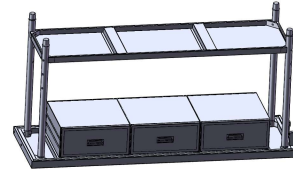

Stainless steel workbench

Product ID. Q72YG

Scan for Support
support@garvee.com

Distributed by
GARVEE.com

V251224WSBH

Project Number	Part Number	Quantity
1	Leg Assembly-1	1
2	Upper Rack ϕ 38 Tube Assembly-4	1
3	Upper Rack ϕ 38 Pipe Assembly-3	1
4	Upper Shelf Board Assembly-1	1
5	Upper Shelf ϕ 38 Pipe Assembly-2	1
6	Upper Shelf ϕ 38 Pipe Assembly-1	1
7	Upper Frame Right Fixed Plate	1
8	M8 Locking Mechanism Set	4
9	Leg Assembly-4	1
10	Leg Assembly-3	1
11	Lower Shelf Assembly	1
12	Upper Shelf Assembly-2	1
13	Three-Drawer Desktop Assembly	1
14	Leg Assembly-2	1
15	ϕ 25 Pipe Towel Rod Assembly	1
16	Upper Rack - Left Fixed Plate	1
17	Hex Socket Round Head M8X25 Bolt	16
18	M8X20 Phillips Countersunk Head Bolt	4
19	One end hex head, one end Phillips screwdriver	1

A
1 : 30

B
1 : 10

C
1 : 25

D
1 : 10

I
 $\frac{I}{1 : 25}$

K
 $\frac{K}{1 : 25}$

L
 $\frac{L}{1 : 25}$

M
 $\frac{M}{1 : 25}$