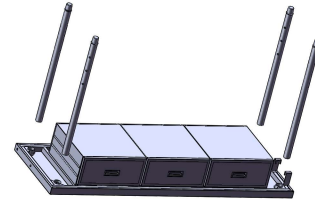

Stainless steel workbench

Product ID. Q72YG

Scan for Support
support@garvee.com

Distributed by
GARVEE.com

V251224WSBH

Project Number	Part Number	Quantity
1	Leg Assembly-1	1
2	Upper Rack ϕ 38 Tube Assembly-4	1
3	Upper Rack ϕ 38 Pipe Assembly-3	1
4	Upper Shelf Board Assembly-1	1
5	Upper Shelf ϕ 38 Pipe Assembly-2	1
6	Upper Shelf ϕ 38 Pipe Assembly-1	1
7	Upper Frame Right Fixed Plate	1
8	M8 Locking Mechanism Set	4
9	Leg Assembly-4	1
10	Leg Assembly-3	1
11	Lower Shelf Assembly	1
12	Upper Shelf Assembly-2	1
13	Three-Drawer Desktop Assembly	1
14	Leg Assembly-2	1
15	ϕ 25 Pipe Towel Rod Assembly	1
16	Upper Rack - Left Fixed Plate	1
17	Hex Socket Round Head M8X25 Bolt	16
18	M8X20 Phillips Countersunk Head Bolt	4
19	One end hex head, one end Phillips screwdriver	1