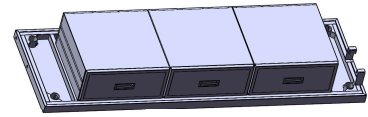

Stainless steel workbench

Product ID. Q72YG

Scan for Support
support@garvee.com

Distributed by
GARVEE.com

V251224WSBH

Project Number	Part Number	Quantity
1	Leg Assembly-1	1
2	Upper Rack ϕ 38 Tube Assembly-4	1
3	Upper Rack ϕ 38 Pipe Assembly-3	1
4	Upper Shelf Board Assembly-1	1
5	Upper Shelf ϕ 38 Pipe Assembly-2	1
6	Upper Shelf ϕ 38 Pipe Assembly-1	1
7	Upper Frame Right Fixed Plate	1
8	M8 Locking Mechanism Set	4
9	Leg Assembly-4	1
10	Leg Assembly-3	1
11	Lower Shelf Assembly	1
12	Upper Shelf Assembly-2	1
13	Three-Drawer Desktop Assembly	1
14	Leg Assembly-2	1
15	ϕ 25 Pipe Towel Rod Assembly	1
16	Upper Rack - Left Fixed Plate	1
17	Hex Socket Round Head M8X25 Bolt	16
18	M8X20 Phillips Countersunk Head Bolt	4
19	One end hex head, one end Phillips screwdriver	1

A
1 : 30

B
1 : 10

C
1 : 25

D
1 : 10

I
 $\frac{I}{1 : 25}$

K
 $\frac{K}{1 : 25}$

L
 $\frac{L}{1 : 25}$

M
 $\frac{M}{1 : 25}$