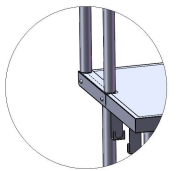

I
 $\frac{I}{1 : 25}$

K
 $\frac{K}{1 : 25}$