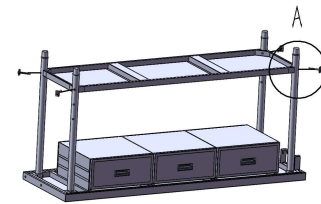

Stainless steel workbench

Product ID. Q72YG

Scan for Support
support@garvee.com

Distributed by
GARVEE.com

V251224WSBH

Project Number	Part Number	Quantity
1	Leg Assembly-1	1
2	Upper Rack ϕ 38 Tube Assembly-4	1
3	Upper Rack ϕ 38 Pipe Assembly-3	1
4	Upper Shelf Board Assembly-1	1
5	Upper Shelf ϕ 38 Pipe Assembly-2	1
6	Upper Shelf ϕ 38 Pipe Assembly-1	1
7	Upper Frame Right Fixed Plate	1
8	M8 Locking Mechanism Set	4
9	Leg Assembly-4	1
10	Leg Assembly-3	1
11	Lower Shelf Assembly	1
12	Upper Shelf Assembly-2	1
13	Three-Drawer Desktop Assembly	1
14	Leg Assembly-2	1
15	ϕ 25 Pipe Towel Rod Assembly	1
16	Upper Rack - Left Fixed Plate	1
17	Hex Socket Round Head M8X25 Bolt	16
18	M8X20 Phillips Countersunk Head Bolt	4
19	One end hex head, one end Phillips screwdriver	1

A
1 : 30

B
1 : 10

C
1 : 25

D
1 : 10

I
 $\frac{I}{1 : 25}$

K
 $\frac{K}{1 : 25}$

L
 $\frac{L}{1 : 25}$

M
 $\frac{M}{1 : 25}$