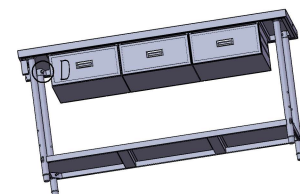

Project Number	Part Number	Quantity
1	Leg Assembly-1	1
2	Upper Rack ϕ38 Tube Assembly-4	1
3	Upper Rack ϕ38 Pipe Assembly-3	1
4	Upper Shelf Board Assembly-1	1
5	Upper Shelf ϕ38 Pipe Assembly-2	1
6	Upper Shelf ϕ38 Pipe Assembly-1	1
7	Upper Frame Right Fixed Plate	1
8	M8 Locking Mechanism Set	4
9	Leg Assembly-4	1
10	Leg Assembly-3	1
11	Lower Shelf Assembly	1
12	Upper Shelf Assembly-2	1
13	Three-Drawer Desktop Assembly	1
14	Leg Assembly-2	1
15	ϕ25 Pipe Towel Rod Assembly	1
16	Upper Rack - Left Fixed Plate	1
17	Hex Socket Round Head M8X25 Bolt	16
18	M8X20 Phillips Countersunk Head Bolt	4
19	One end hex head, one end Phillips screwdriver	1

A
1 : 30

B
1 : 10

C
1 : 25

D
1 : 10