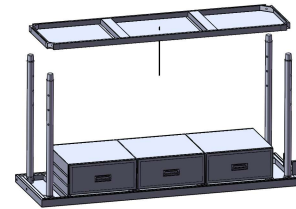

Stainless steel workbench

Product ID. Q72YG

Scan for Support
support@garvee.com

Distributed by
GARVEE.com

V251224WSBH

Project Number	Part Number	Quantity
1	Leg Assembly-1	1
2	Upper Rack ϕ 38 Tube Assembly-4	1
3	Upper Rack ϕ 38 Pipe Assembly-3	1
4	Upper Shelf Board Assembly-1	1
5	Upper Shelf ϕ 38 Pipe Assembly-2	1
6	Upper Shelf ϕ 38 Pipe Assembly-1	1
7	Upper Frame Right Fixed Plate	1
8	M8 Locking Mechanism Set	4
9	Leg Assembly-4	1
10	Leg Assembly-3	1
11	Lower Shelf Assembly	1
12	Upper Shelf Assembly-2	1
13	Three-Drawer Desktop Assembly	1
14	Leg Assembly-2	1
15	ϕ 25 Pipe Towel Rod Assembly	1
16	Upper Rack - Left Fixed Plate	1
17	Hex Socket Round Head M8X25 Bolt	16
18	M8X20 Phillips Countersunk Head Bolt	4
19	One end hex head, one end Phillips screwdriver	1