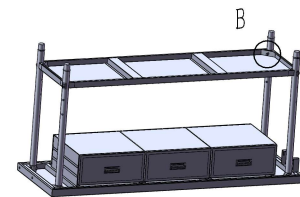

Stainless steel workbench

Product ID. Q72YG

Scan for Support
support@garvee.com

Distributed by
GARVEE.com

V251224WSBH

Project Number	Part Number	Quantity
1	Leg Assembly-1	1
2	Upper Rack ϕ 38 Tube Assembly-4	1
3	Upper Rack ϕ 38 Pipe Assembly-3	1
4	Upper Shelf Board Assembly-1	1
5	Upper Shelf ϕ 38 Pipe Assembly-2	1
6	Upper Shelf ϕ 38 Pipe Assembly-1	1
7	Upper Frame Right Fixed Plate	1
8	M8 Locking Mechanism Set	4
9	Leg Assembly-4	1
10	Leg Assembly-3	1
11	Lower Shelf Assembly	1
12	Upper Shelf Assembly-2	1
13	Three-Drawer Desktop Assembly	1
14	Leg Assembly-2	1
15	ϕ 25 Pipe Towel Rod Assembly	1
16	Upper Rack - Left Fixed Plate	1
17	Hex Socket Round Head M8X25 Bolt	16
18	M8X20 Phillips Countersunk Head Bolt	4
19	One end hex head, one end Phillips screwdriver	1

A
1 : 30

B
1 : 10

C
1 : 25

D
1 : 10

I
 $\frac{I}{1 : 25}$

K
 $\frac{K}{1 : 25}$

L
 $\frac{L}{1 : 25}$

M
 $\frac{M}{1 : 25}$