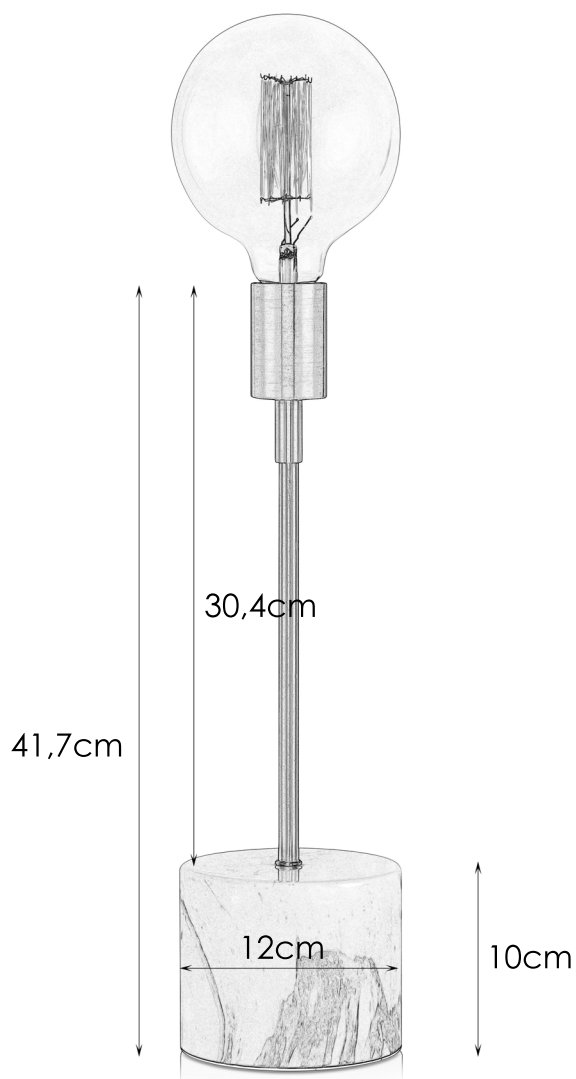

ROUND

Art. number 106632
Metal
Black marble print/AB
1x60W E27 230V
IP20
Class II
Cord 200cm
Bulb not included