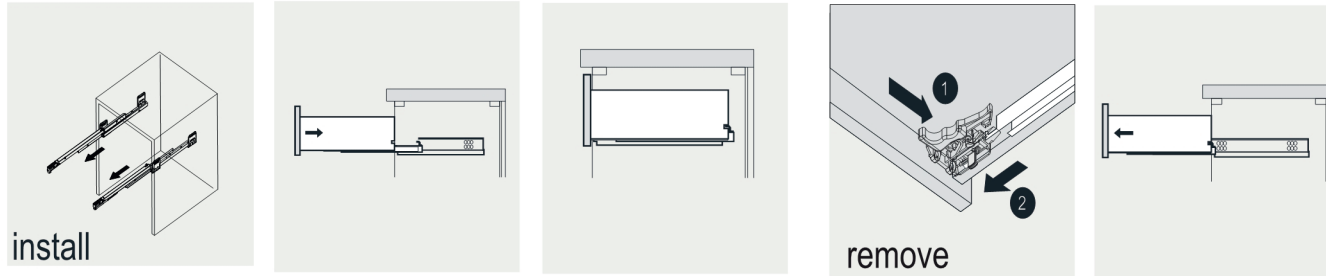

● Wood surface should only be cleaned with wood care products such as soapy water or furniture polish.

ERECTING TOOL

DRAWER'S ADJUST

INSTALLATION INSTRUCTIONS