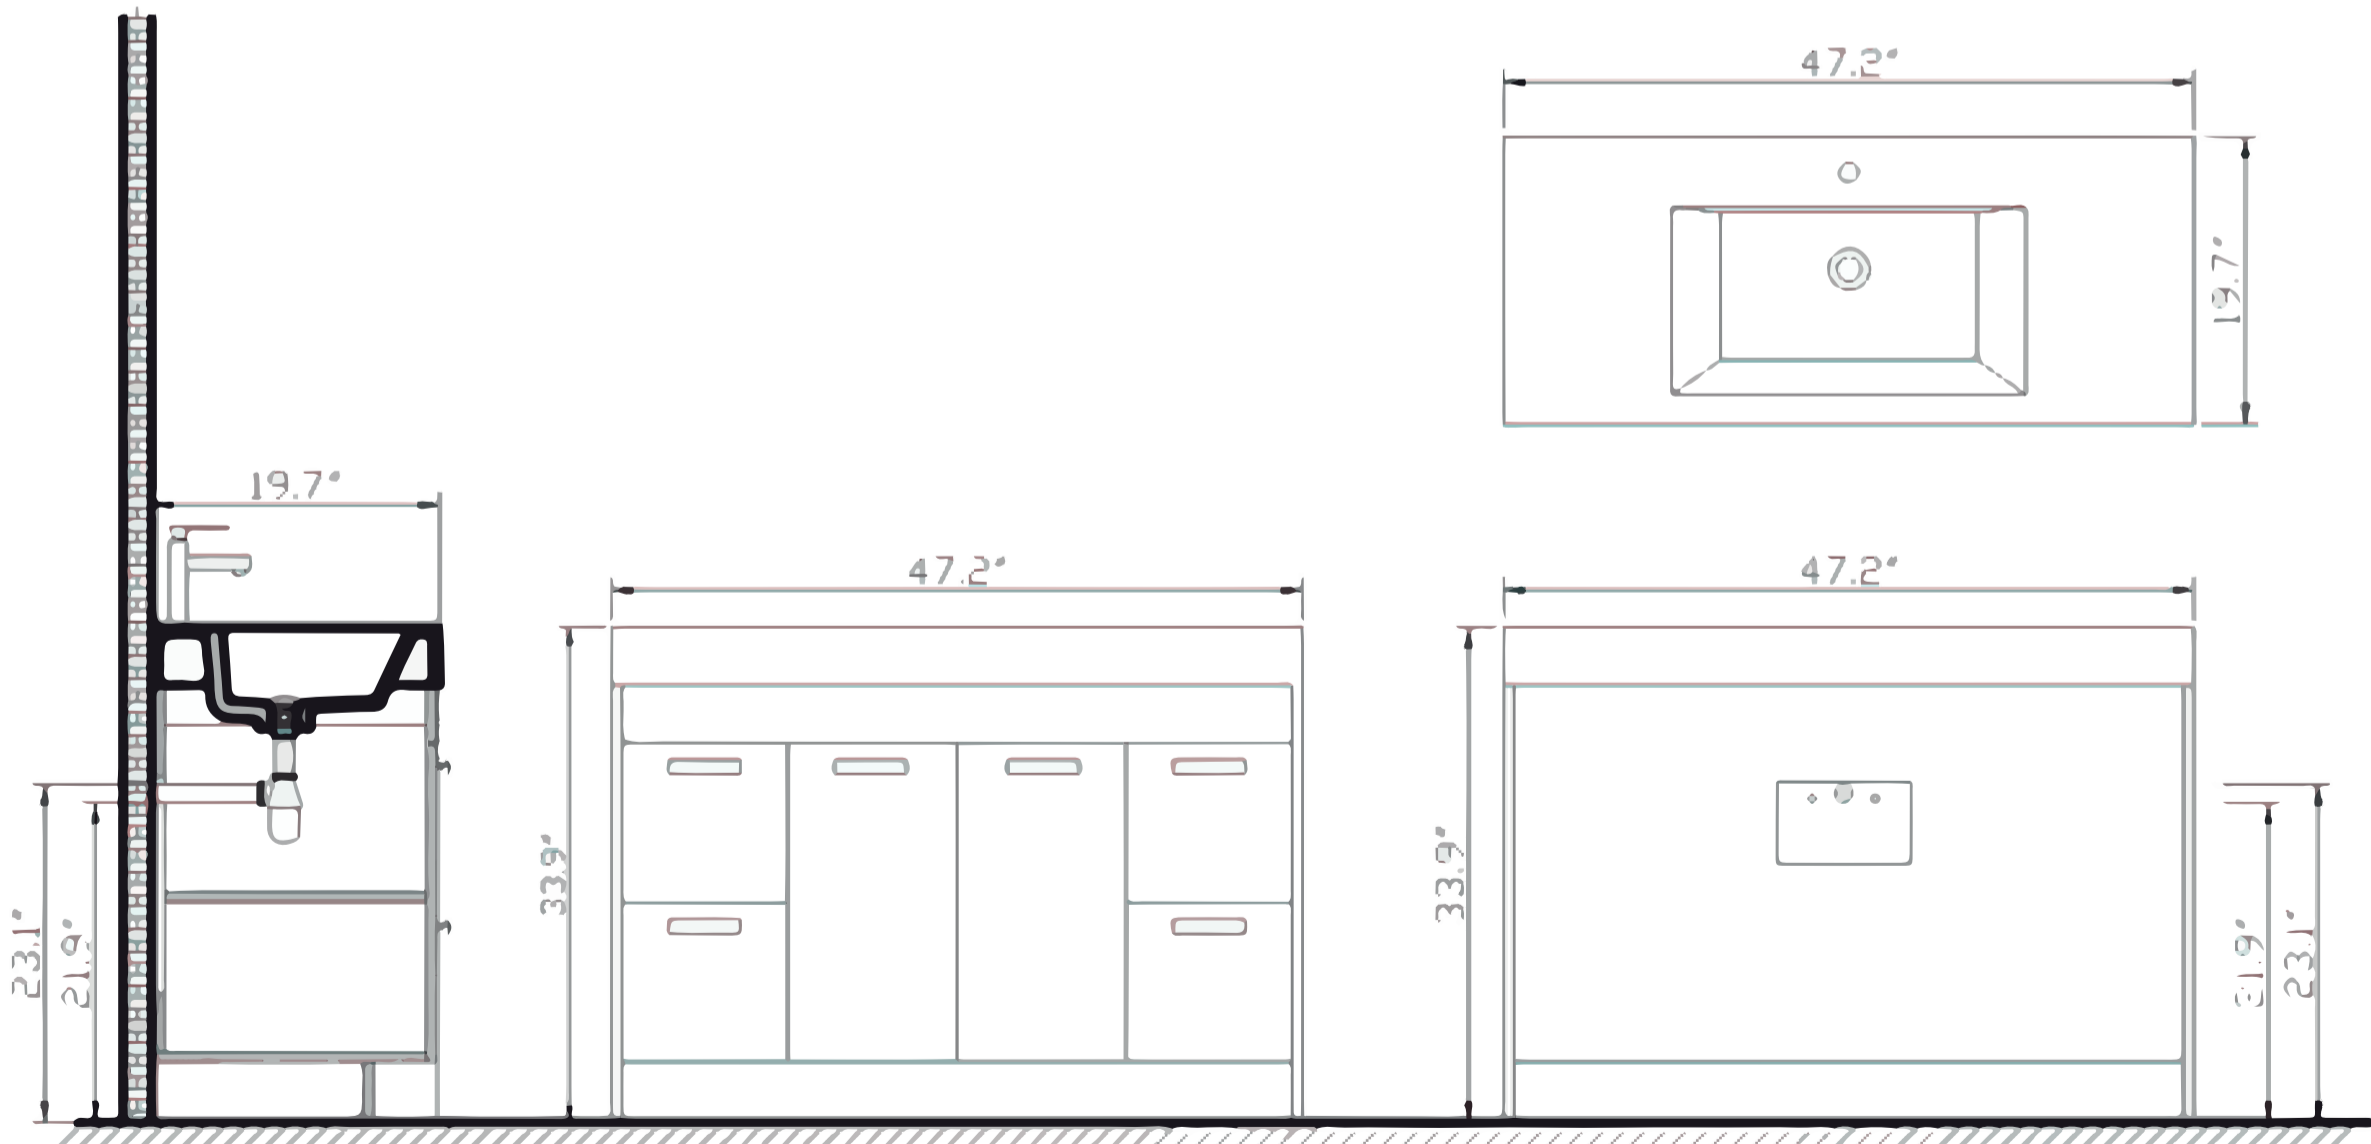

● Wood surface should only be cleaned with wood care products such as soapy water or furniture polish.

ERECTING TOOL

DRAWER'S ADJUST

INSTALLATION INSTRUCTIONS