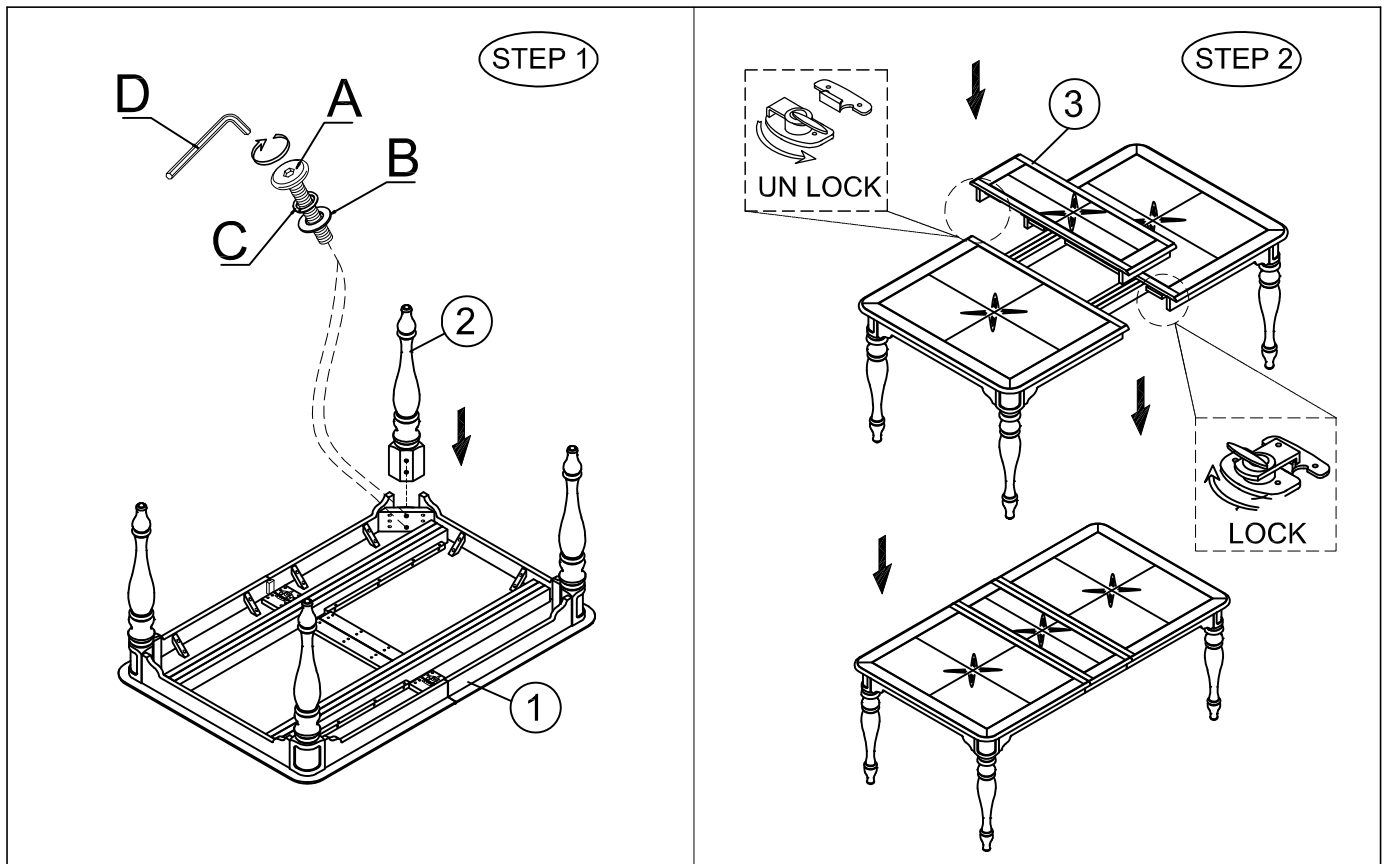

DESCRIPTION: LEG TABLE 72"

Thank you for purchasing this quality product. Be sure to check all packing material carefully for small parts which may have come loose inside the carton during shipment. Identify and count all parts and compare with the parts List Below:

PART LIST:

①	②	③
TABLE TOP:1PC	LEGS: 4PCS	LEAF:1PC

④

HARDWARE LIST

NO.	Drawing	Description	Q'ty
A		Bolt (Φ5/16"×2-1/2")	8pcs
B		Flat washer (Ø5/16"×19mm)	8pcs
C		Spring washer (Ø5/16")	8pcs
D		Allen wrench (5mm)	1pc