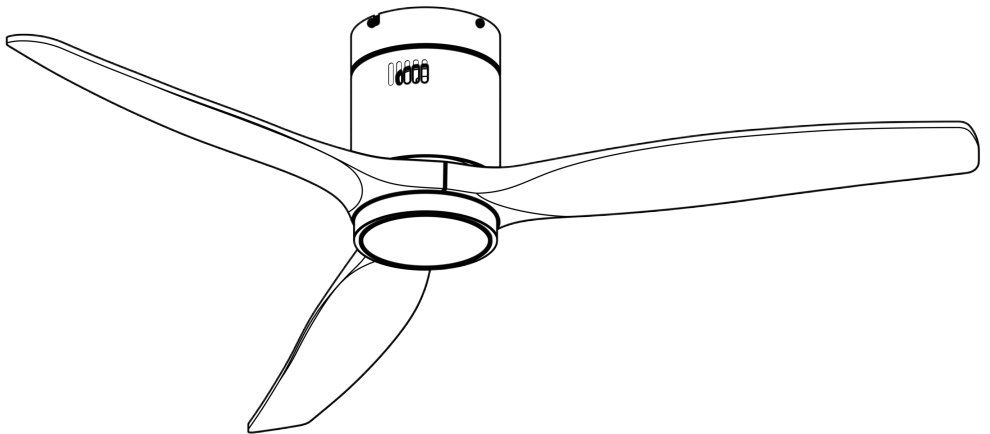

Ceiling Fan with Light Specification Sheet

DOE

Included Components

1

2

3

4

5

Dimension/ Material	Specification
Product Width	52 in.
Downrod Size(s)	/
Number of Blades Accommodated	3
Blade Length - End to End	25.2 in.
Blade Width - At the Widest Point	5.7 in.
Package Length	28.5 in
Package Width	13.4 in
Package Height	9.3 in
Product Weight	11.5 lb.
Package Weight	15.9 lb.
Distance From Ceiling To Bottom Of Fan	10.63 in.
Body Material	Metal
Blade Material	WOOD
Shade Material	PC
Shade Color	Milky White

Electrical, Light & Motor Specs

Category	Technical Details
Input Voltage	120V
Motor Type	DC Motor (Energy Efficient)
Motor Power	30 Watts
Motor Speed	6 Speeds / Max 192 RPM
Operation Mode	Reversible (Summer/Winter Mode)
Light Source	Integrated LED Module
Light Wattage	20 Watts
Luminous Flux	2000 Lumens
Color Temp (CCT)	3-Color Selectable (2700K / 4000K / 6500K)
Color Rendering (CRI)	≥ 80 Ra
Dimmable	Yes (Wall Control+Remote)
LED Lifespan	25,000 Hours