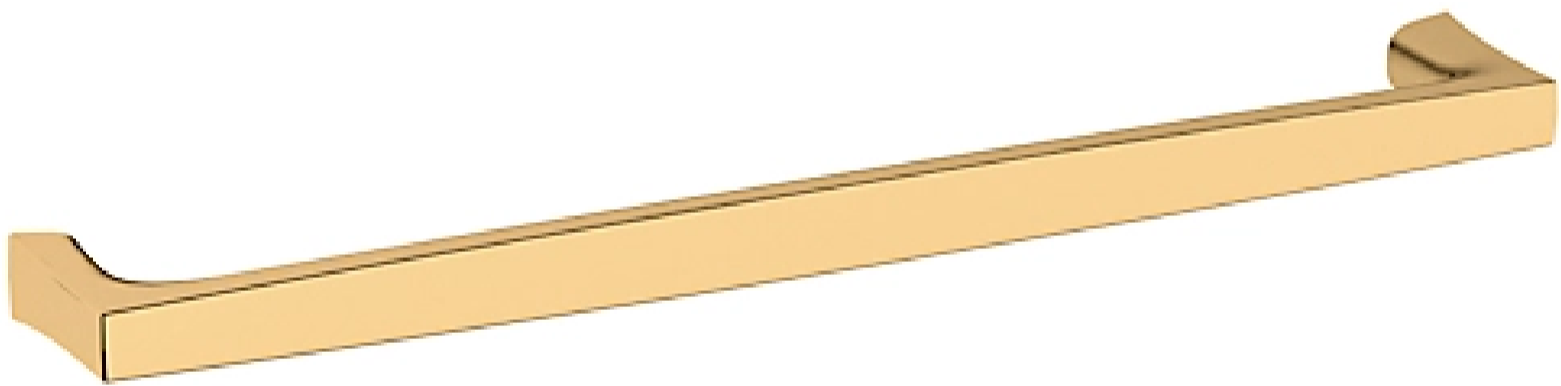

4957 PALM SPRINGS PULL 12" CTC

SPECIFICATIONS

STYLE

Contemporary

4957 PALM SPRINGS PULL

12" CTC

ESTATE PORTFOLIO

Model Number:
4957.003

Key Features

- ✓ Pull out all the stops with this instant upgrade to your home. With an ode to the modern homes of its namesake, the Palm Springs collection is sleek and sophisticated.

FINISHES OPTIONS

Satin Nickel - 150, US15

Lifetime (PVD) Polished Nickel - 055

Polished Chrome - 260

Lifetime (PVD) Polished Brass - 003

Lifetime (PVD) Satin Brass - 044

Satin Black - 190

Venetian Bronze - 112, 11P

Non-lacquered Brass - 031

all measurements in inches