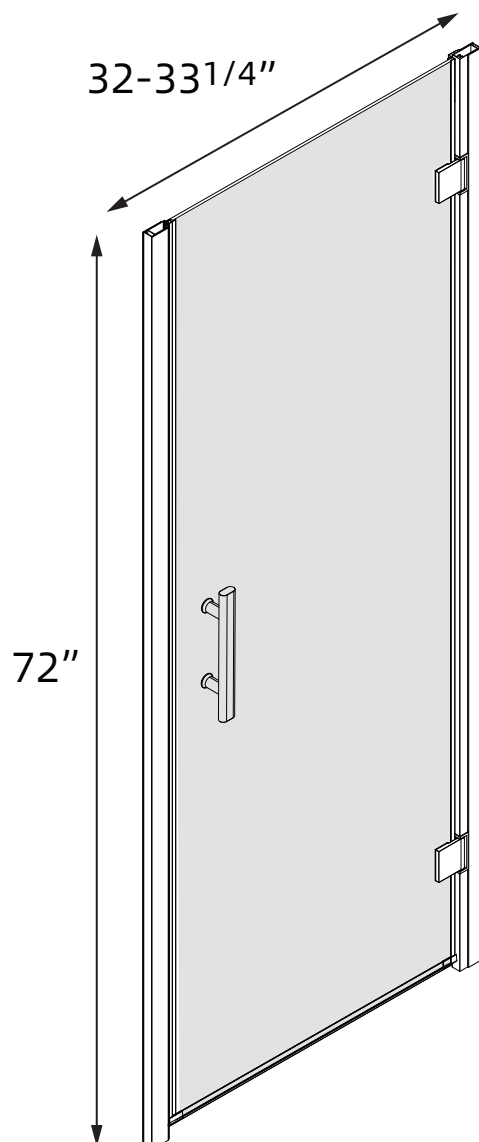

626-679-3588
service@getprohome.com
www.getprohome.com
162 Atlantic St, Pomona, CA 91768

PRODUCT
INSTRUCTION
VIDEO

SIZE DETAILS

SHOWER DOOR

626-679-3588
service@getprohome.com
www.getprohome.com
162 Atlantic St, Pomona, CA 91768

PRODUCT
INSTRUCTION
VIDEO

SIZE DETAILS

SHOWER DOOR

KINDLY ATTENTION: To ensure a perfect installation, please measure the actual shower door size for the opening and mark the enclosure accordingly. Do not prepare the opening until you have received the shower door. Because the shower door dimensions may vary by up to 1 1/4 inch due to the manufacturing process.