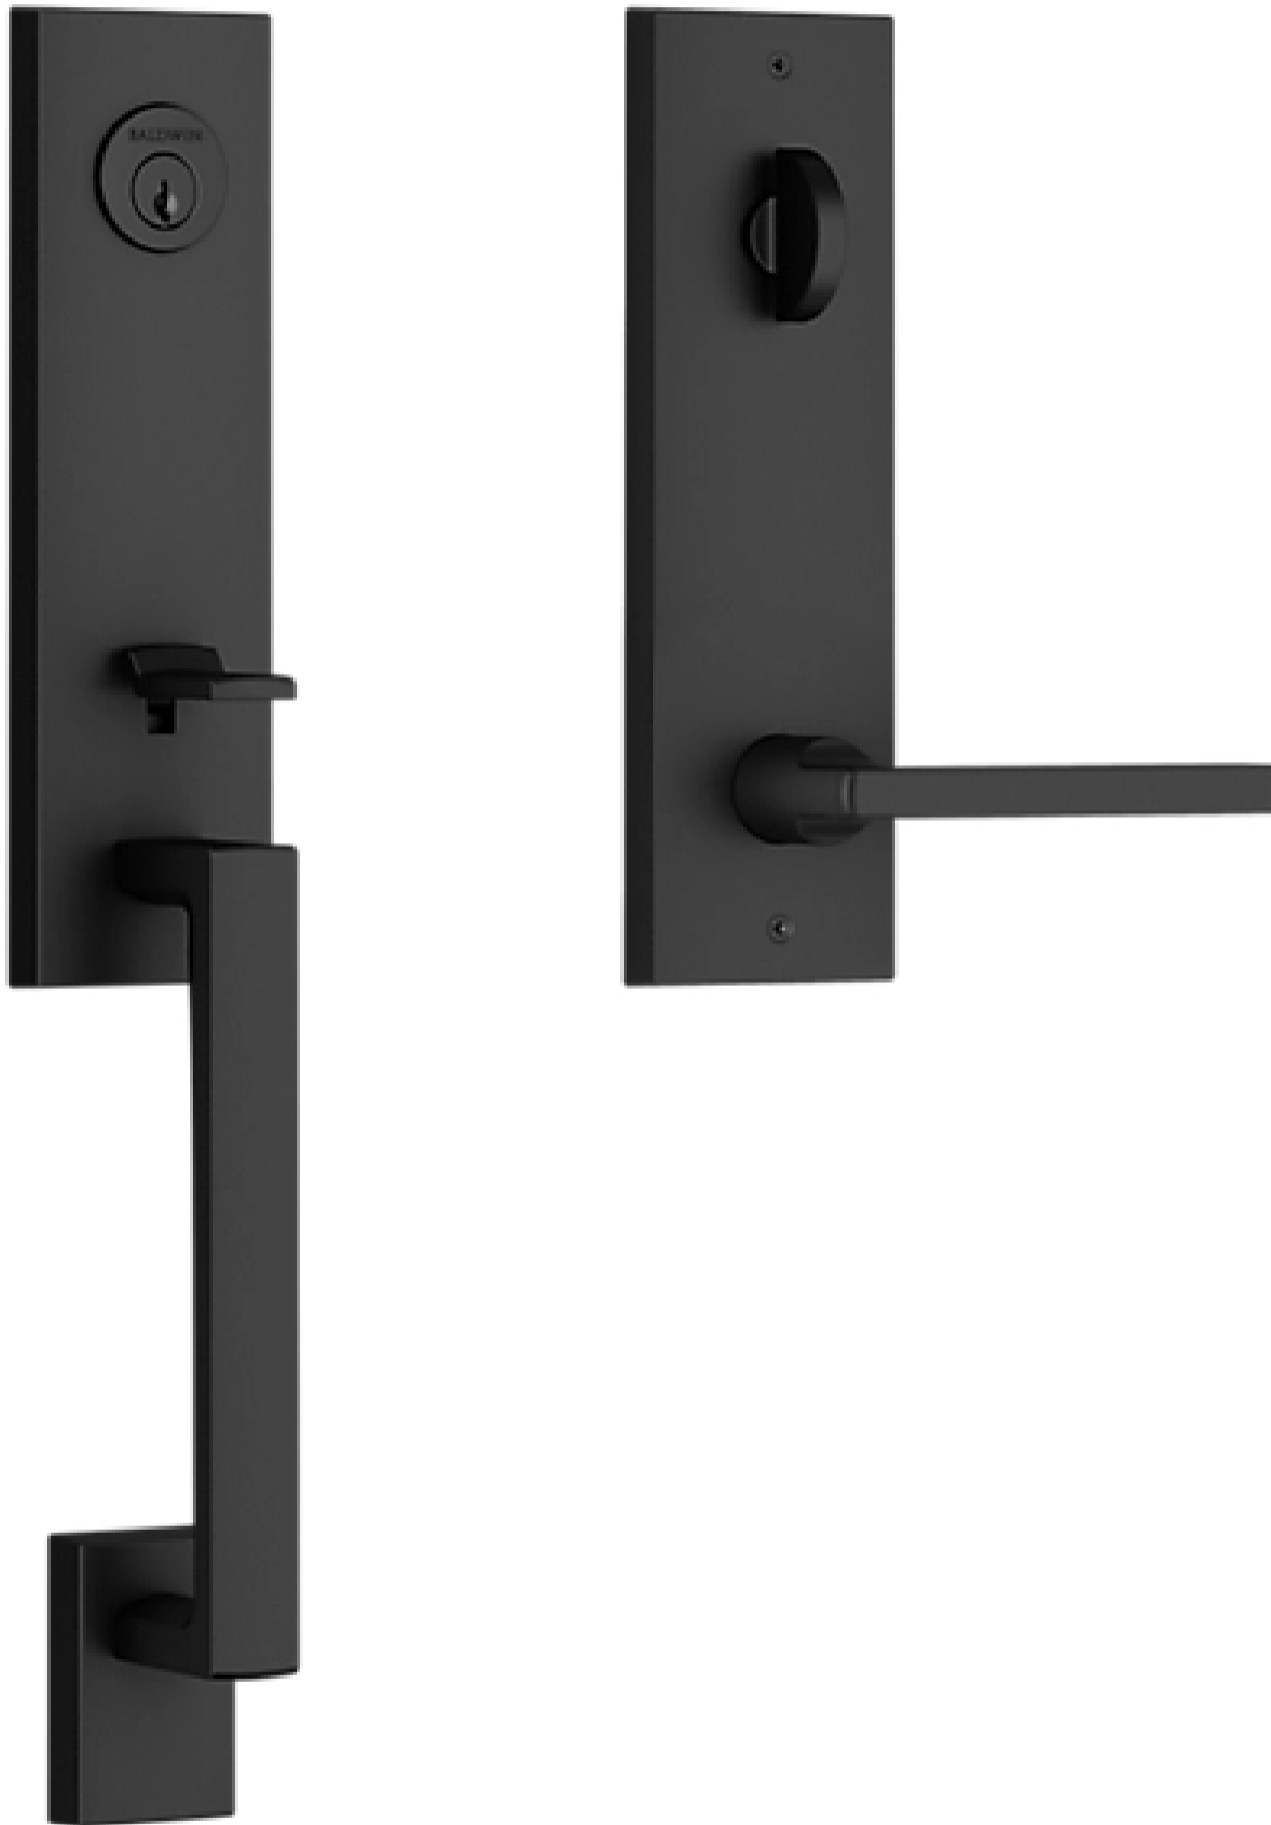

# SEATTLE HANDLESET

## X SQUARE LEVER

CONTEMPORARY SQUARE INTERIOR ROSE

# SEATTLE HANDLESET X SQUARE LEVER CONTEMPORARY SQUARE INTERIOR ROSE

### Key Features

- ✓ A versatile finish featuring a deep solid Matte Black over sanded brass brings a sense of history to country looks and a sense of drama to more contemporary designs.