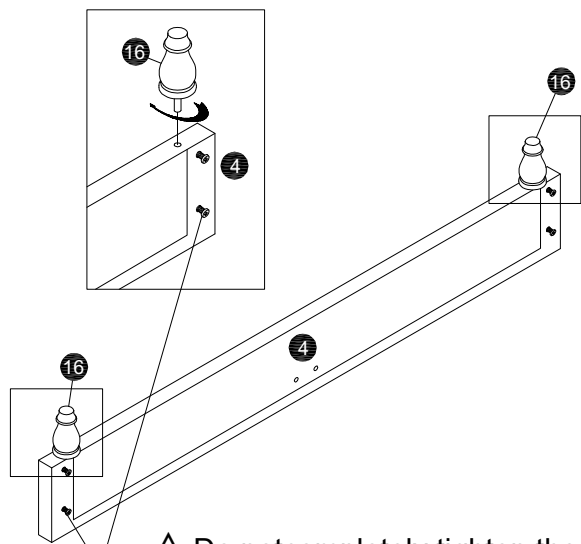

# Installation & Assembly

When replacement request , please tell us  
Component Alphabet and Model Number.

 Weight Limit: 1000 LBS / 454 KG

<b>A</b>		M8x18	X12
<b>B</b>		M8x35	X16
<b>C</b>		M8x45	X1
<b>D</b>		D5mm	X1

## 1 Components

<b>1</b>	1	<b>11</b>	1
<b>2</b>	1	<b>12</b>	2
<b>3</b>	1	<b>13</b>	2
<b>4</b>	1	<b>14</b>	1
<b>5</b>	1	<b>15</b>	1
<b>6</b>	1	<b>16</b>	2
<b>7</b>	1	<b>17</b>	2
<b>8</b>	1	<b>18</b>	1
<b>9</b>	1	<b>19</b>	1
<b>10</b>	2		

2

X4

⚠ Do not completely tighten the BOLTS A, leave half of the thread exposed.

3

X4

4

5

X6