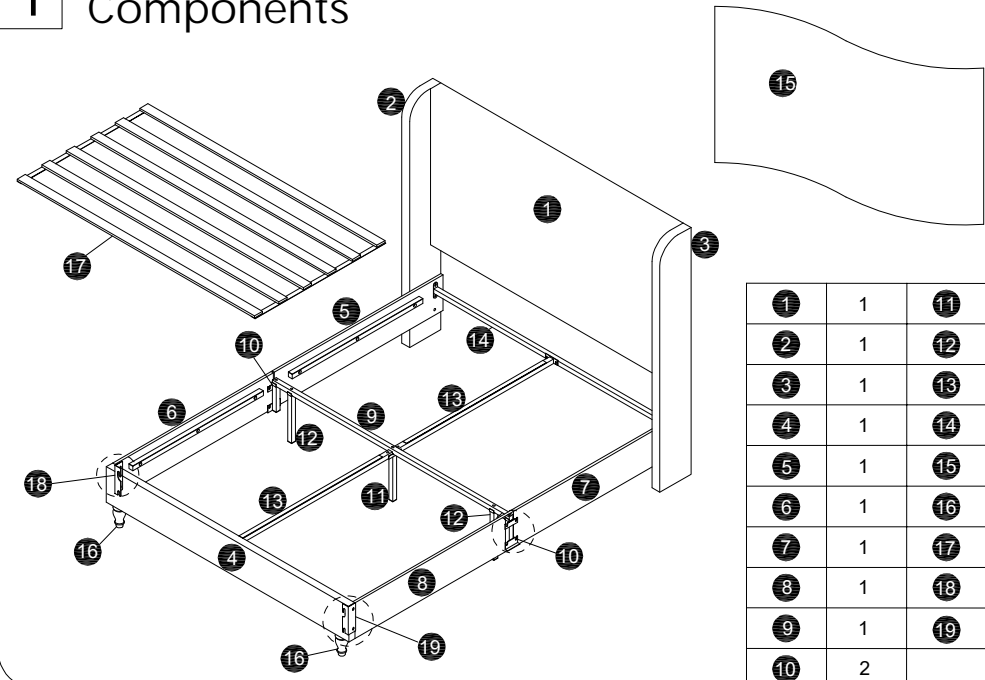

# Installation & Assembly

When replacement request , please tell us  
Component Alphabet and Model Number.

 Weight Limit: 1000 LBS / 454 KG

<b>A</b>		M8x18	X12
<b>B</b>		M8x35	X16
<b>C</b>		M8x45	X1
<b>D</b>		D5mm	X1

## 1 Components

<b>1</b>	1	<b>11</b>	1
<b>2</b>	1	<b>12</b>	2
<b>3</b>	1	<b>13</b>	2
<b>4</b>	1	<b>14</b>	1
<b>5</b>	1	<b>15</b>	1
<b>6</b>	1	<b>16</b>	2
<b>7</b>	1	<b>17</b>	2
<b>8</b>	1	<b>18</b>	1
<b>9</b>	1	<b>19</b>	1
<b>10</b>	2		

2

X4

⚠ Do not completely tighten the BOLTS A, leave half of the thread exposed.

3

X4

4

5

X6