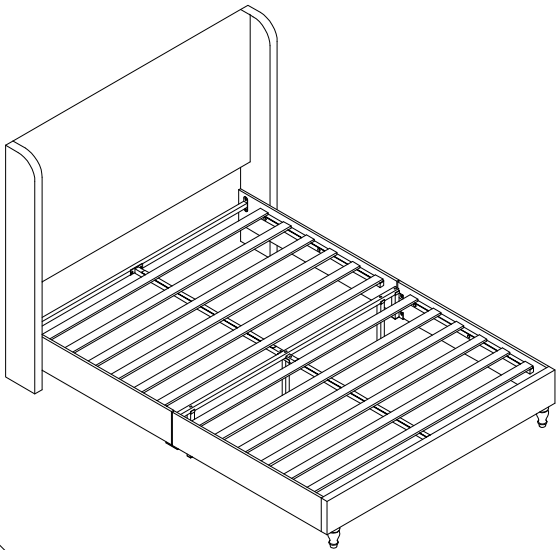

# Installation & Assembly

When replacement request , please tell us  
Component Alphabet and Model Number.

 Weight Limit: 1000 LBS / 454 KG

<b>A</b>		M8x18	X12
<b>B</b>		M8x35	X16
<b>C</b>		M8x45	X1
<b>D</b>		D5mm	X1

## 1 Components

<b>1</b>	1	<b>11</b>	1
<b>2</b>	1	<b>12</b>	2
<b>3</b>	1	<b>13</b>	2
<b>4</b>	1	<b>14</b>	1
<b>5</b>	1	<b>15</b>	1
<b>6</b>	1	<b>16</b>	2
<b>7</b>	1	<b>17</b>	2
<b>8</b>	1	<b>18</b>	1
<b>9</b>	1	<b>19</b>	1
<b>10</b>	2		

2

X4

⚠ Do not completely tighten the BOLTS A, leave half of the thread exposed.

3

X4

4

5

X6