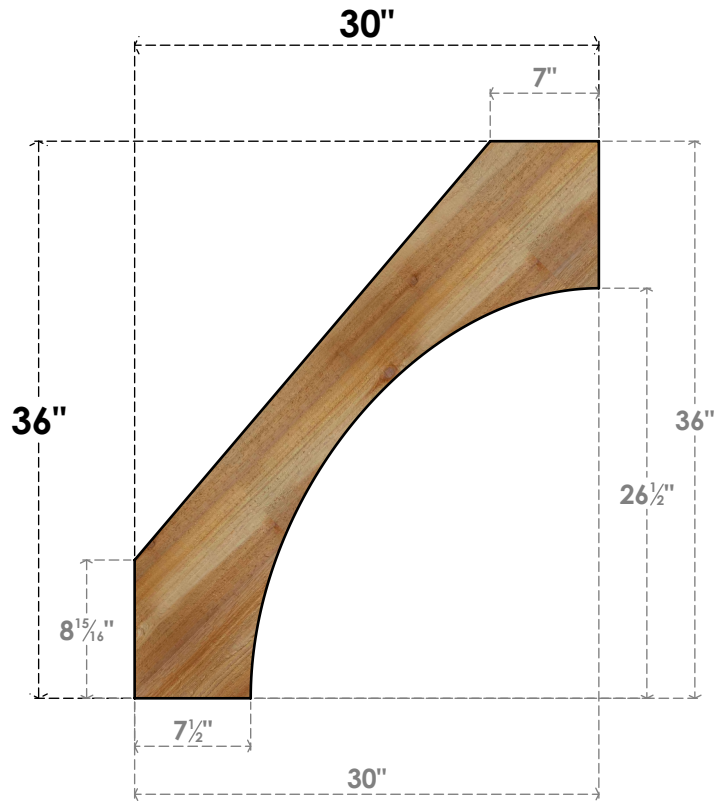

BRC06X30X36WTLOORWR

6"W X 30"D X 36"H WESTLAKE ROUGH SAWN BRACE, WESTERN RED CEDAR

SIDE

FRONT

EKENA MILLWORK
 2300 WEST MAIN ST.
 CLARKSVILLE, TX 75426
 TOLL FREE: 866-607-0453
 WWW.EKENAMILLWORK.COM

NOTES