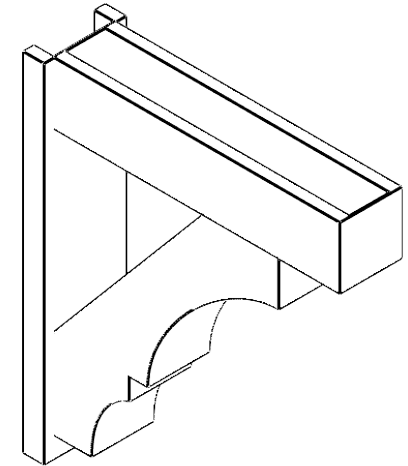

ITEM NUMBER: OUTUROC060X080X30000X34000X060X020X060BOA44RCPR

6"W TOP X 8"W BACK X 30"D X 34"H X 6"T TOP X 2"T BACK TIMBERTHANE ROUGH CEDAR BALBOA FAUX WOOD OPEN OUTLOOKER, BLOCK TOP AND BACK, 6"W CLOSED BRACE, PRIMED TAN

EKENA MILLWORK
2300 WEST MAIN ST.
CLARKSVILLE, TX 75426
TOLL FREE: 866-607-0453
WWW.EKENAMILLWORK.COM

NOTES

1. INSTALLATION TO BE COMPLETED IN ACCORDANCE WITH MANUFACTURER'S SPECIFICATIONS.
2. DRAWING MAY NOT BE TO SCALE
3. THIS DRAWING IS INTENDED FOR DESIGN AND PLANNING PURPOSES ONLY.
4. ALL INFORMATION CONTAINED HEREIN WAS CURRENT AT THE TIME OF DEVELOPMENT BUT MUST BE REVIEWED AND APPROVED BY THE PRODUCT MANUFACTURER TO BE CONSIDERED ACCURATE.
5. TIMBERTHANE ARCHITECTURAL PRODUCTS ARE MADE FROM HIGH DENSITY URETHANE AND COME FACTORY PRIMED