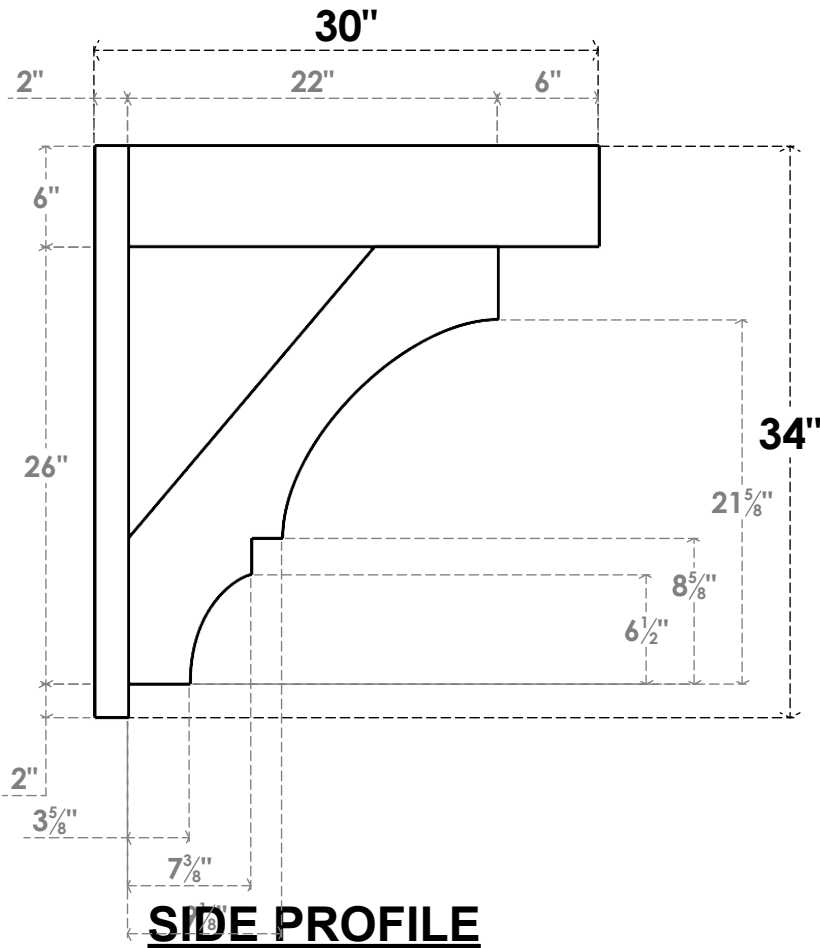

ITEM NUMBER: OUTUROC060X080X30000X34000X060X020X060BOA44RCPR

6"W TOP X 8"W BACK X 30"D X 34"H X 6"T TOP X 2"T BACK TIMBERTHANE ROUGH CEDAR BALBOA FAUX WOOD OPEN OUTLOOKER, BLOCK TOP AND BACK, 6"W CLOSED BRACE, PRIMED TAN