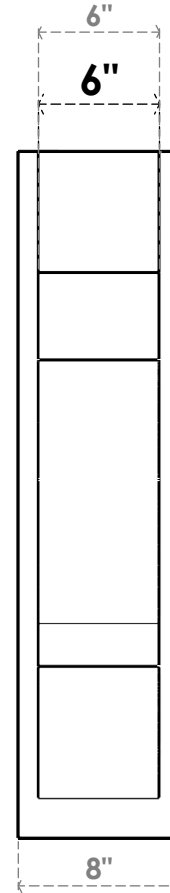

ITEM NUMBER: OUTUROC060X080X30000X34000X060X020X060BOA44RCPR

6"W TOP X 8"W BACK X 30"D X 34"H X 6"T TOP X 2"T BACK TIMBERTHANE ROUGH CEDAR BALBOA FAUX WOOD OPEN OUTLOOKER, BLOCK TOP AND BACK, 6"W CLOSED BRACE, PRIMED TAN

EKENA MILLWORK
2300 WEST MAIN ST.
CLARKSVILLE, TX 75426
TOLL FREE: 866-607-0453
WWW.EKENAMILLWORK.COM

NOTES

1. INSTALLATION TO BE COMPLETED IN ACCORDANCE WITH MANUFACTURER'S SPECIFICATIONS.
2. DRAWING MAY NOT BE TO SCALE
3. THIS DRAWING IS INTENDED FOR DESIGN AND PLANNING PURPOSES ONLY.
4. ALL INFORMATION CONTAINED HEREIN WAS CURRENT AT THE TIME OF DEVELOPMENT BUT MUST BE REVIEWED AND APPROVED BY THE PRODUCT MANUFACTURER TO BE CONSIDERED ACCURATE.
5. TIMBERTHANE ARCHITECTURAL PRODUCTS ARE MADE FROM HIGH DENSITY URETHANE AND COME FACTORY PRIMED