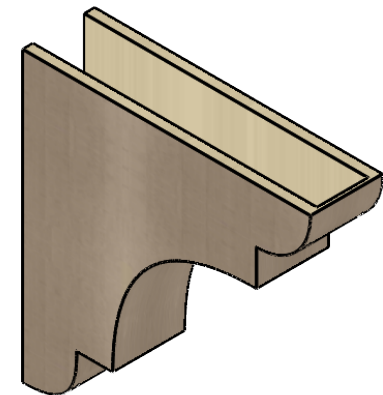

# ITEM NUMBER: CORU07X28X28NEBRCPR

7"W X 28"D X 28"H SERIES 1 THIN NEW BRIGHTON ROUGH CEDAR  
TIMBERTHANE FAUX WOOD CORBEL, PRIMED

**SIDE PROFILE**

**FRONT PROFILE**

**ISOMETRIC**

EKENA MILLWORK  
2300 WEST MAIN ST.  
CLARKSVILLE, TX 75426  
TOLL FREE: 866-607-0453  
WWW.EKENAMILLWORK.COM

NOTES

1. INSTALLATION TO BE COMPLETED IN ACCORDANCE WITH MANUFACTURER'S SPECIFICATIONS.
2. DRAWING MAY NOT BE TO SCALE
3. THIS DRAWING IS INTENDED FOR DESIGN AND PLANNING PURPOSES ONLY.
4. ALL INFORMATION CONTAINED HEREIN WAS CURRENT AT THE TIME OF DEVELOPMENT BUT MUST BE REVIEWED AND APPROVED BY THE PRODUCT MANUFACTURER TO BE CONSIDERED ACCURATE.
5. TIMBERTHANE ARCHITECTURAL PRODUCTS ARE MADE FROM HIGH DENSITY URETHANE AND COME FACTORY PRIMED