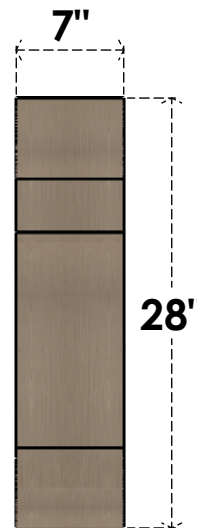

# ITEM NUMBER: CORU07X28X28NEBRCPR

7"W X 28"D X 28"H SERIES 1 THIN NEW BRIGHTON ROUGH CEDAR  
TIMBERTHANE FAUX WOOD CORBEL, PRIMED

**SIDE PROFILE**

**FRONT PROFILE**

**ISOMETRIC**

EKENA MILLWORK  
2300 WEST MAIN ST.  
CLARKSVILLE, TX 75426  
TOLL FREE: 866-607-0453  
WWW.EKENAMILLWORK.COM

NOTES

1. INSTALLATION TO BE COMPLETED IN ACCORDANCE WITH MANUFACTURER'S SPECIFICATIONS.
2. DRAWING MAY NOT BE TO SCALE
3. THIS DRAWING IS INTENDED FOR DESIGN AND PLANNING PURPOSES ONLY.
4. ALL INFORMATION CONTAINED HEREIN WAS CURRENT AT THE TIME OF DEVELOPMENT BUT MUST BE REVIEWED AND APPROVED BY THE PRODUCT MANUFACTURER TO BE CONSIDERED ACCURATE.
5. TIMBERTHANE ARCHITECTURAL PRODUCTS ARE MADE FROM HIGH DENSITY URETHANE AND COME FACTORY PRIMED