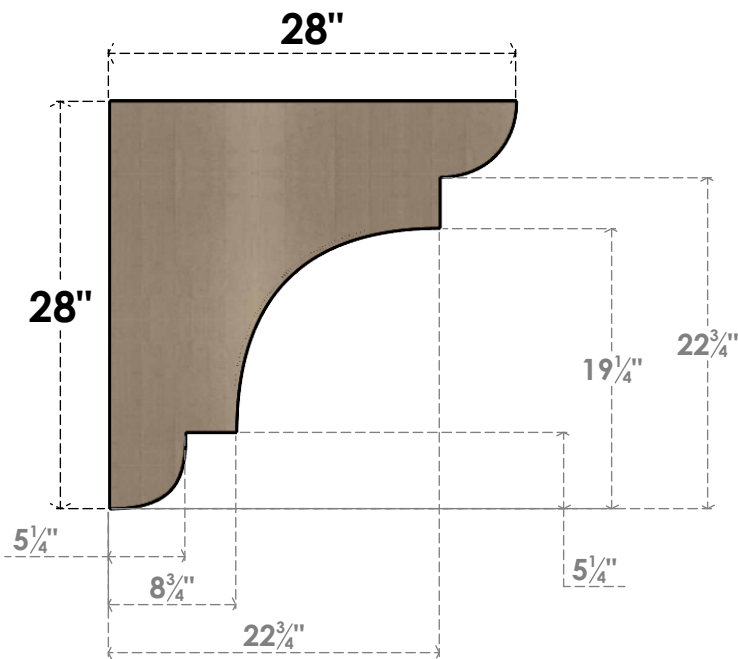

# ITEM NUMBER: CORU07X28X28NEBRCPR

7"W X 28"D X 28"H SERIES 1 THIN NEW BRIGHTON ROUGH CEDAR  
TIMBERTHANE FAUX WOOD CORBEL, PRIMED

**SIDE PROFILE**

**FRONT PROFILE**

**ISOMETRIC**

EKENA MILLWORK  
2300 WEST MAIN ST.  
CLARKSVILLE, TX 75426  
TOLL FREE: 866-607-0453  
WWW.EKENAMILLWORK.COM

NOTES

1. INSTALLATION TO BE COMPLETED IN ACCORDANCE WITH MANUFACTURER'S SPECIFICATIONS.
2. DRAWING MAY NOT BE TO SCALE
3. THIS DRAWING IS INTENDED FOR DESIGN AND PLANNING PURPOSES ONLY.
4. ALL INFORMATION CONTAINED HEREIN WAS CURRENT AT THE TIME OF DEVELOPMENT BUT MUST BE REVIEWED AND APPROVED BY THE PRODUCT MANUFACTURER TO BE CONSIDERED ACCURATE.
5. TIMBERTHANE ARCHITECTURAL PRODUCTS ARE MADE FROM HIGH DENSITY URETHANE AND COME FACTORY PRIMED