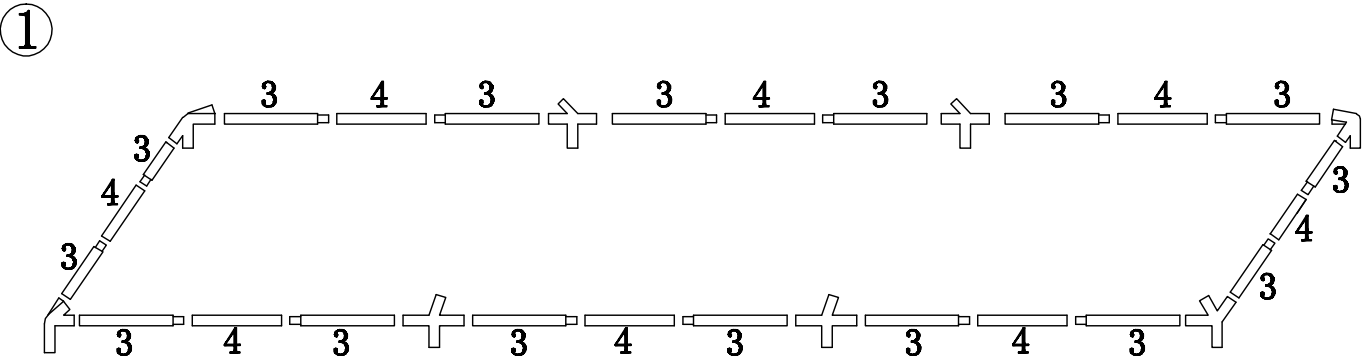

# Gazebo With Sides (3x9m)

ASSEMBLY INSTRUCTIONS

SKU

333751 - 754

# 3 X 9 M

- |   |  |     |  |    |  |     |
|---|--|-----|--|----|--|-----|
| ① |  | X4  |  | X4 |  | X4  |
| ② |  | X10 |  | X2 |  | X2  |
| ③ |  | X16 |  | X8 |  | X16 |
| ④ |  | X8  |  | X6 |  | X8  |
| ⑤ |  | X8  |  |    |  |     |
| ⑥ |  | X8  |  |    |  |     |
| ⑦ |  | X4  |  |    |  |     |
| ⑧ |  | X6  |  |    |  |     |
| ⑨ |  | X3  |  |    |  |     |
| ⑩ |  | X3  |  |    |  |     |
| ⑪ |  | X1  |  |    |  |     |