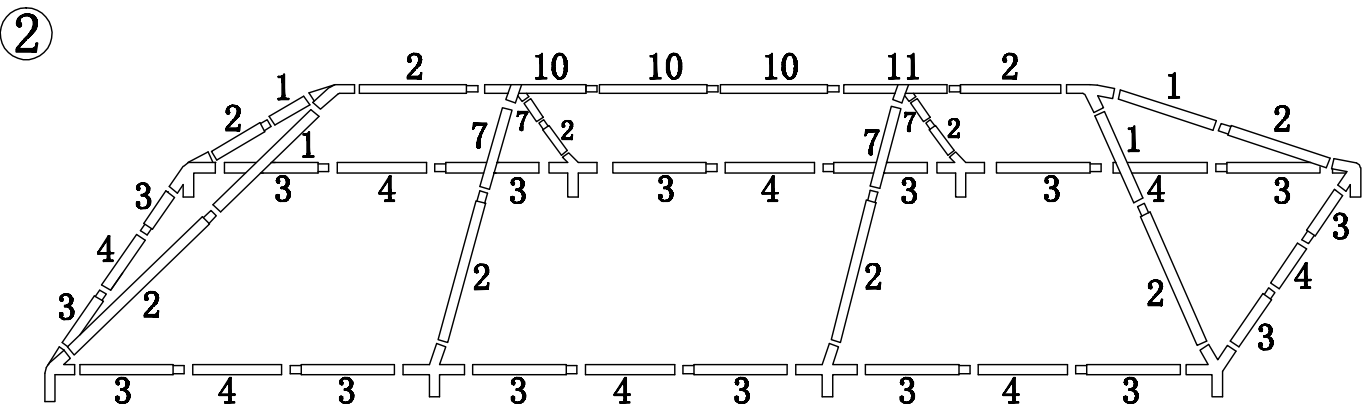

# Gazebo With Sides (3x9m)

ASSEMBLY INSTRUCTIONS

SKU

333751 - 754

# 3 X 9 M

- |   |  |     |  |    |  |     |
|---|--|-----|--|----|--|-----|
| ① |  | X4  |  | X4 |  | X4  |
| ② |  | X10 |  | X2 |  | X2  |
| ③ |  | X16 |  | X8 |  | X16 |
| ④ |  | X8  |  | X6 |  | X8  |
| ⑤ |  | X8  |  |    |  |     |
| ⑥ |  | X8  |  |    |  |     |
| ⑦ |  | X4  |  |    |  |     |
| ⑧ |  | X6  |  |    |  |     |
| ⑨ |  | X3  |  |    |  |     |
| ⑩ |  | X3  |  |    |  |     |
| ⑪ |  | X1  |  |    |  |     |