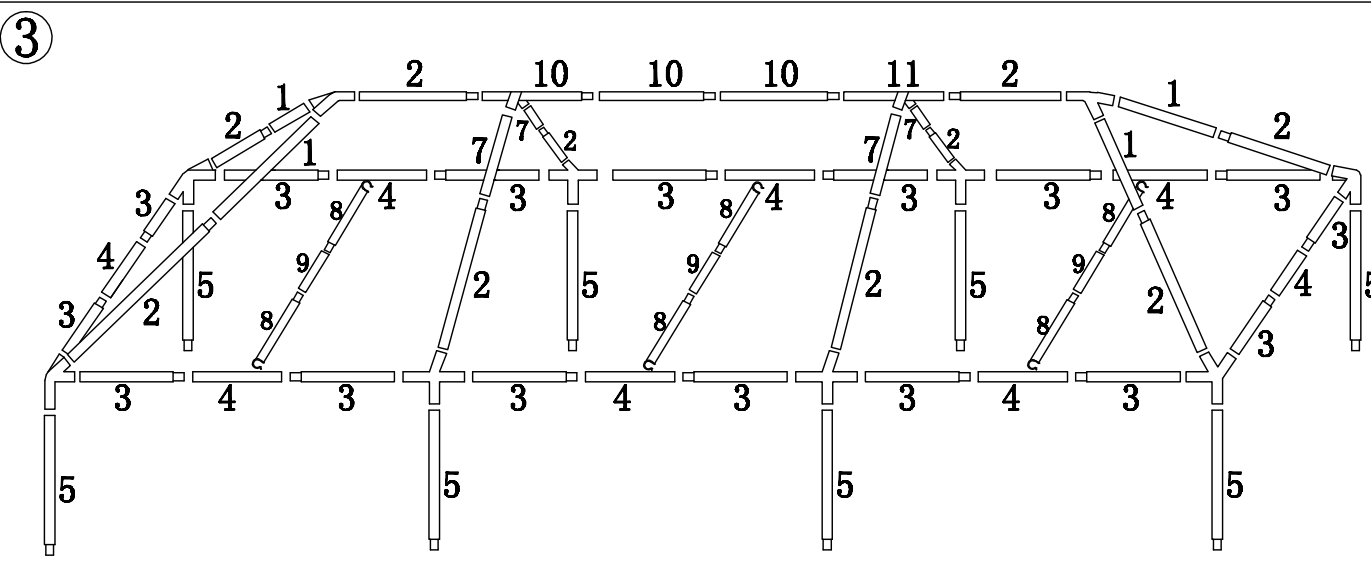

# Gazebo With Sides (3x9m)

ASSEMBLY INSTRUCTIONS

SKU

333751 - 754

# 3 X 9 M

- |   |  |     |  |    |  |     |
|---|--|-----|--|----|--|-----|
| ① |  | X4  |  | X4 |  | X4  |
| ② |  | X10 |  | X2 |  | X2  |
| ③ |  | X16 |  | X8 |  | X16 |
| ④ |  | X8  |  | X6 |  | X8  |
| ⑤ |  | X8  |  |    |  |     |
| ⑥ |  | X8  |  |    |  |     |
| ⑦ |  | X4  |  |    |  |     |
| ⑧ |  | X6  |  |    |  |     |
| ⑨ |  | X3  |  |    |  |     |
| ⑩ |  | X3  |  |    |  |     |
| ⑪ |  | X1  |  |    |  |     |