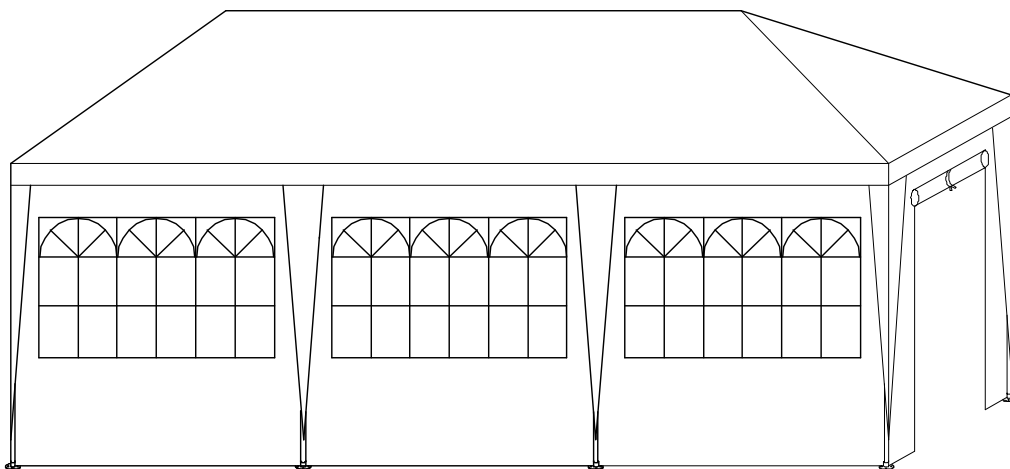

GARDEN VIDA

# Gazebo With Sides (3x9m)

ASSEMBLY INSTRUCTIONS

SKU

333751 - 754