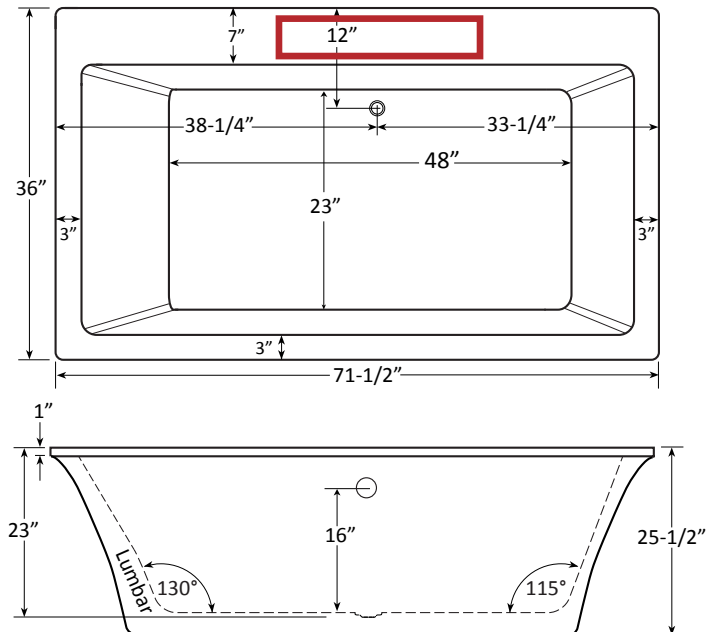

Rectangle 7236SD | Bathtub Only

Product Number: WFBUDRET07236SDFS 72" x 36" x 25"

STANDARD & OPTIONAL ACCESSORIES

DRAINS OPTIONAL

- Bath Drain: Pop up: White
- In Floor Drain EZ Fast Connect

FAUCET INFORMATION

- Tub Deck Mount Faucet Location
- Floor mount (not included)
- Floor mount verify spout distance

TECHNICAL SPECIFICATIONS

Side drain

Deck Mount Faucet Location

Specifications and features are subject to change without notice and are + .25". All final measurements should be taken from tub on site.