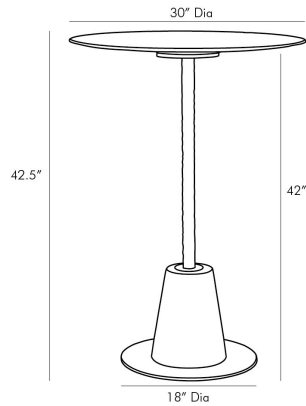

## CELESTE PUB TABLE

6058

H: 42.5 IN, Dia: 30.00 IN

White

We took the ever-popular design of our Celeste Accent Table and updated it with a solid white marble top and base and a fixed-position black iron leg, to create this pub table version. The beveled edges of the marble top add depth to the slight veining that moves freely across the surface. Though larger in size, this table has a small footprint like its predecessor, making it a great piece for small space.

### DIMENSIONS

Foot Print	Dia: 18.00 IN
Table Top	Top: 30.00 IN, Top: 0.5 IN