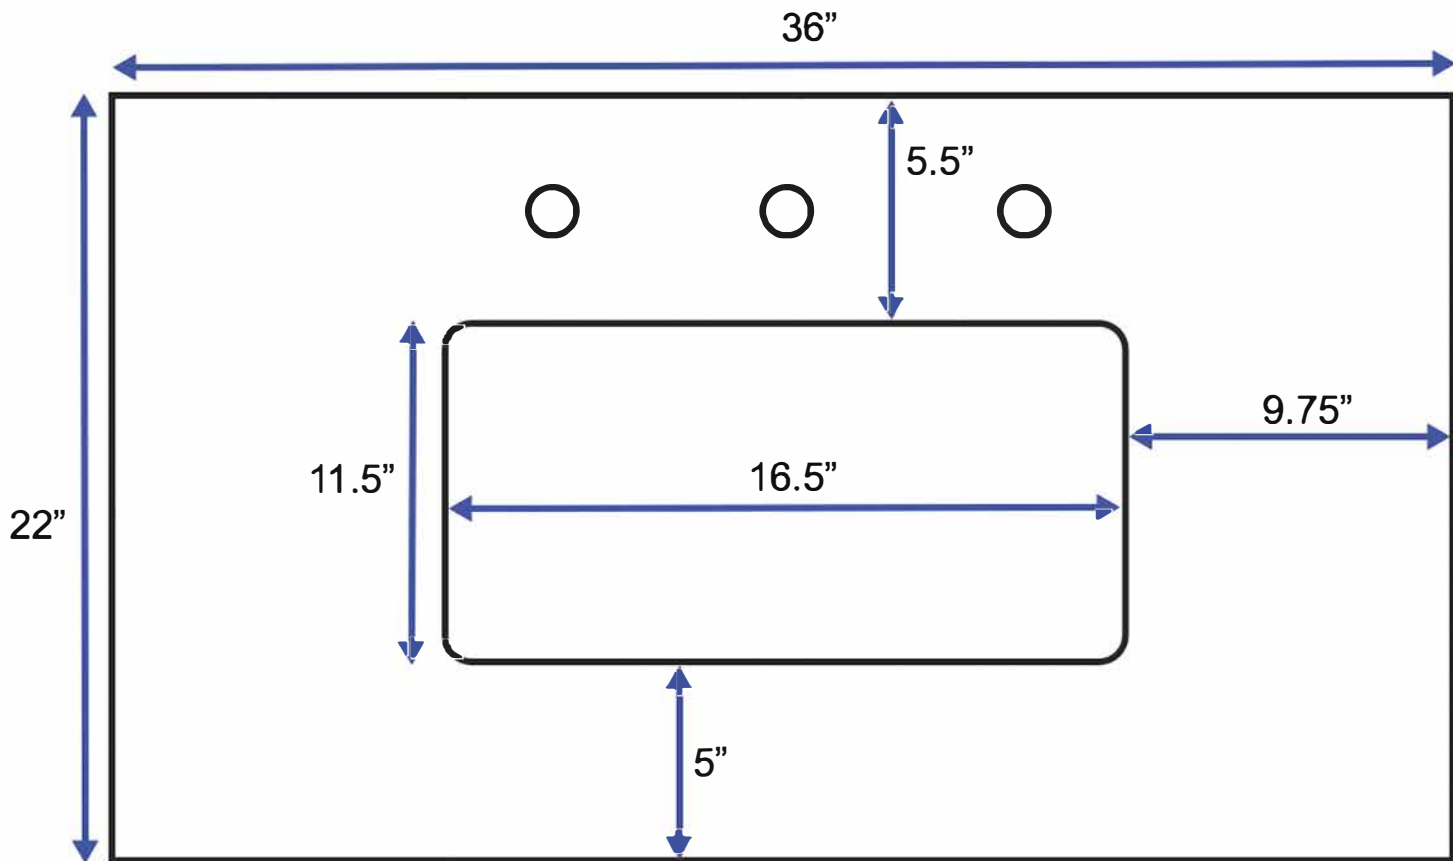

36-inch Vanity (Top View)

All measurements are approximate and rounded to the nearest quarter inch.
Please allow for a slight margin of error.