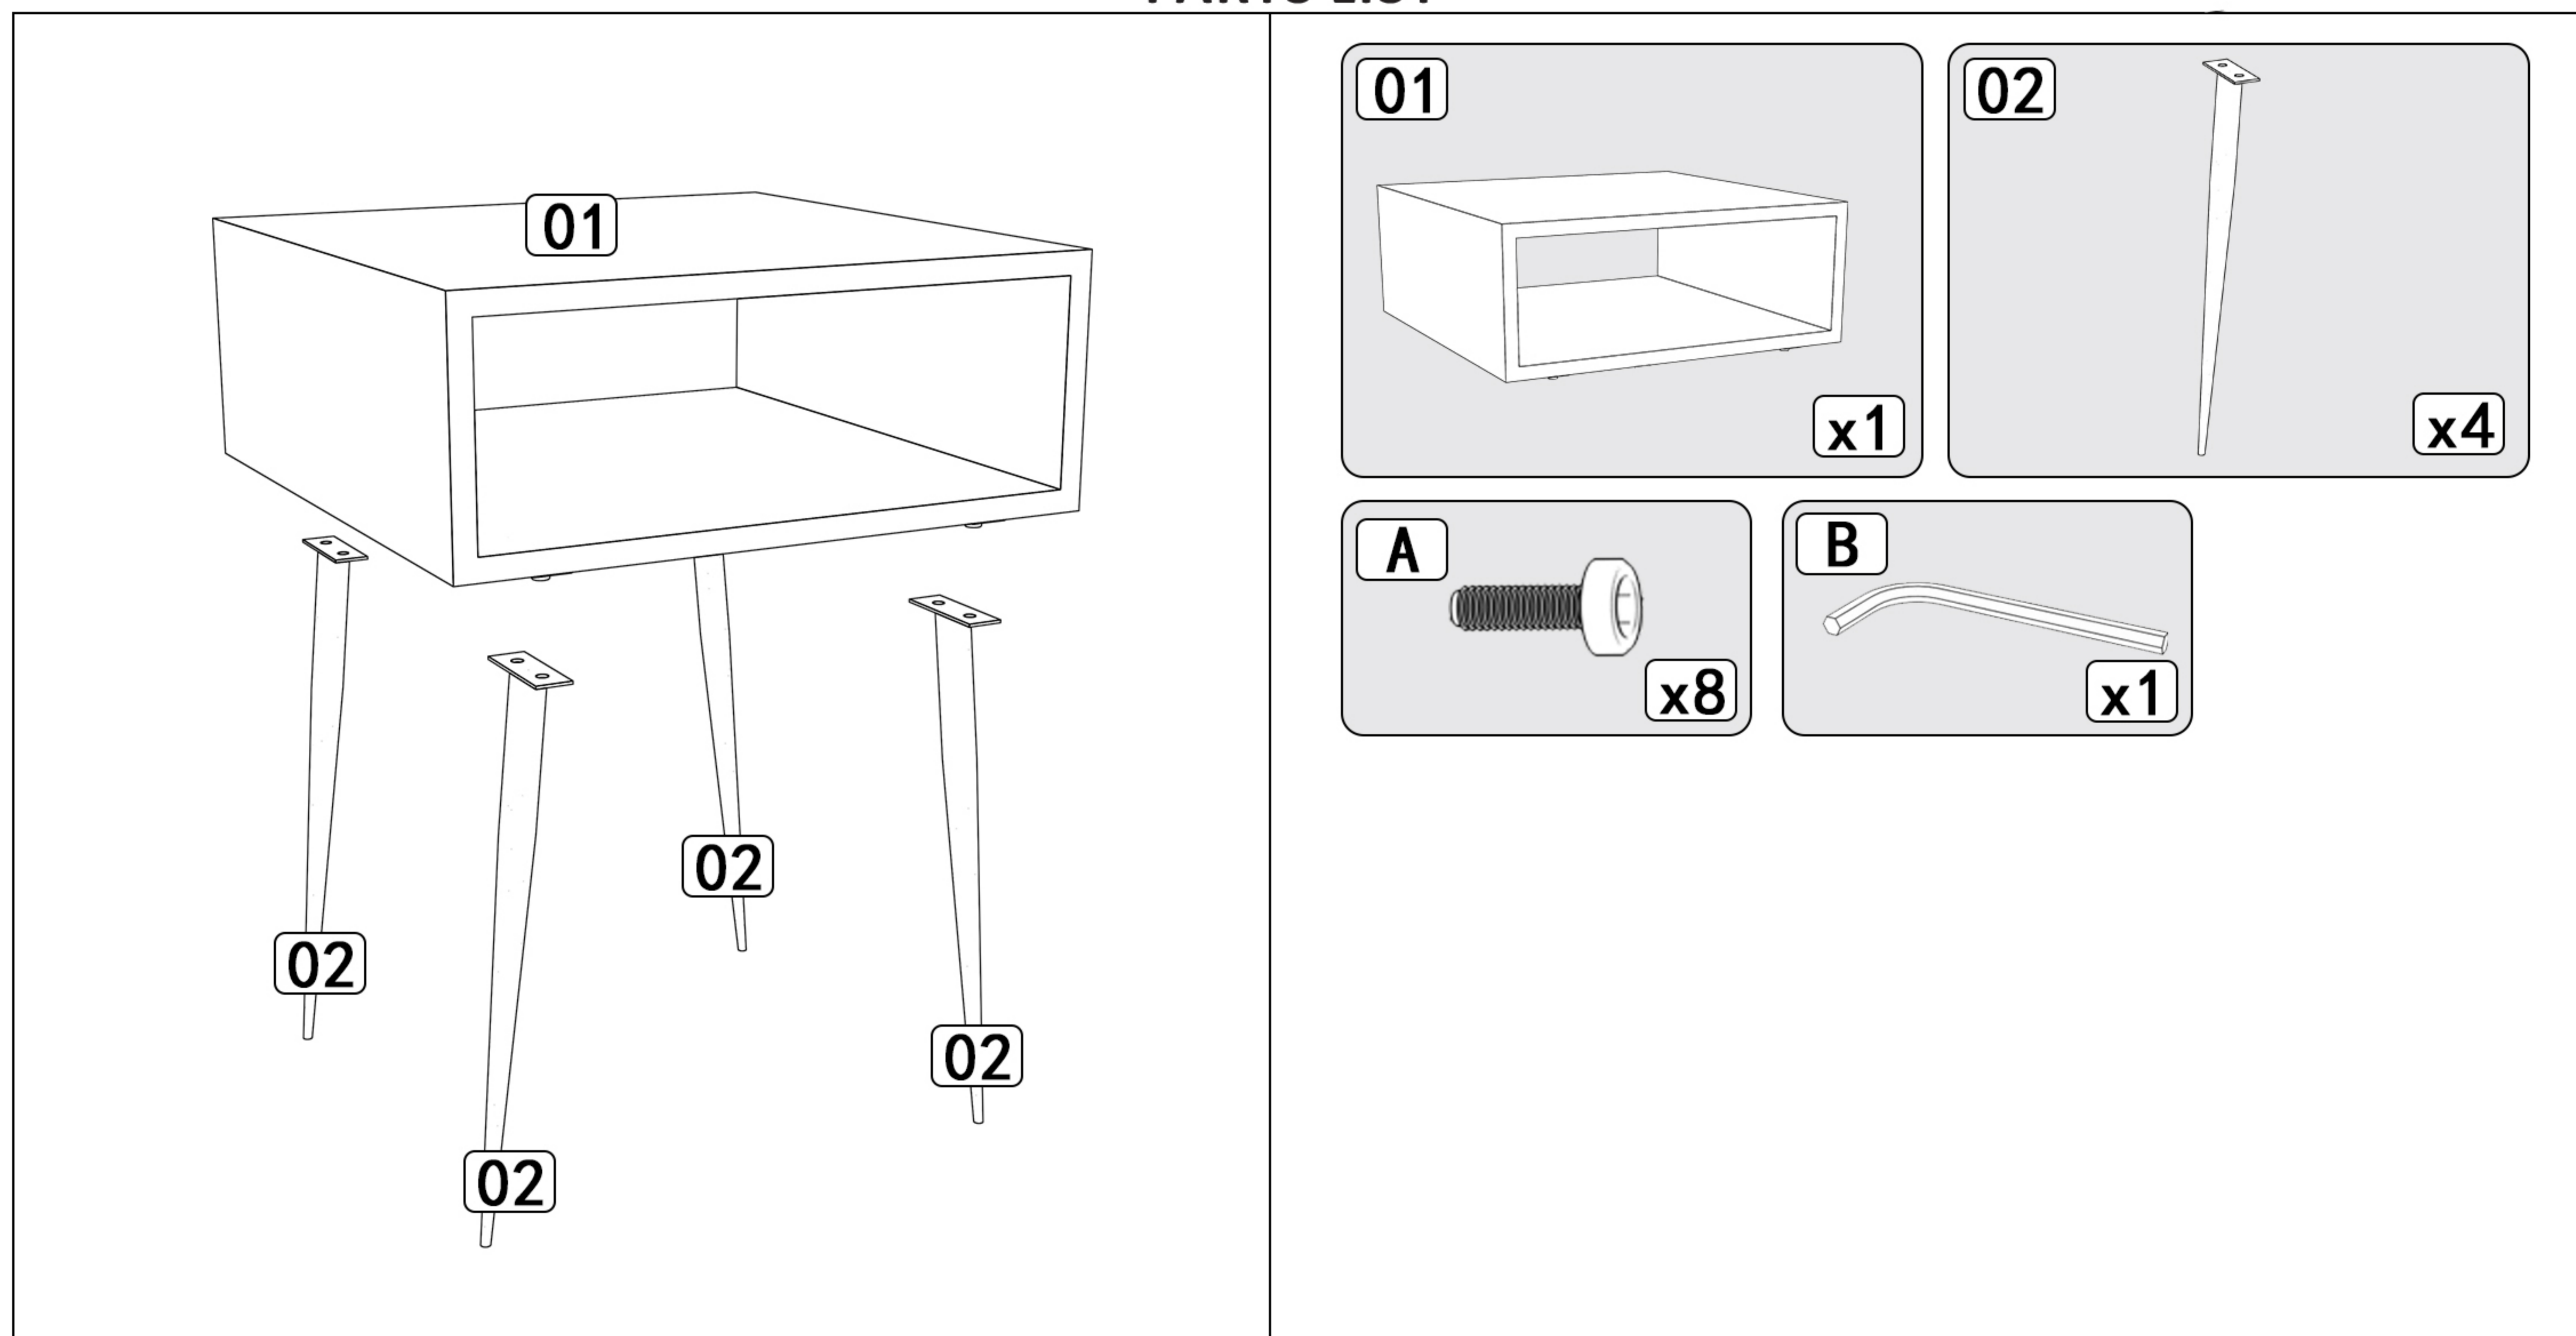

MBS105

Thank you for choosing this furniture.

BEFORE YOU START ASSEMBLY please store the carton at room temperature for 48 hours or more so the contents can acclimatise.

PLEASE RETAIN ALL PACKING UNTIL YOU HAVE COMPLETED ASSEMBLY.

Information about your Furniture.

This furniture range has been manufactured from coated metal.

Caring for your furniture.

Extreme temperature can affect your furniture, please avoid placing close to radiators or other sources of heat.

Not suitable for use in damp or humid environments.

Please avoid exposing your furniture to continued bright sunlight as this may affect the colour.

Any fluid spills should be removed as quickly as possible.

Always lift your furniture when moving as dragging may cause damage to your furniture or flooring.

After care.

Regularly clean surfaces with a dry cloth.

When necessary a slightly dampened cloth can be used to remove stains or spills but ensure the furniture is fully dried afterwards.

Any fluid spills should be removed as quickly as possible.

To keep drawers running smoothly we recommend using a household spray polish or silicone curtain track spray on the drawer runner tracks.

Please do not use any wax based products, detergents or chemicals on this furniture.

PARTS LIST

BEFORE YOU START ASSEMBLY

Please check that you have all the correct parts and fittings as detailed on the assembly instructions.

FOR DAMAGED/REPLACEMENT PARTS

Please visit

www.coreproducts.co.uk/parts

Batch
Number

EVER7459

**PLEASE RETAIN THIS LEAFLET ALONG WITH YOUR DELIVERY
NOTE / RECEIPT AND ALLEN KEY FOR FUTURE USE OR REFERENCE.**