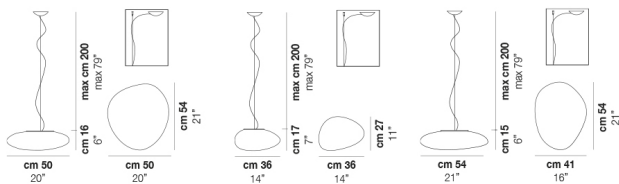

OTHER VERSION AVAILABLE

Click on the version to go to the web version of the product

NEOCH SP G

NEOCH SP P

NEOCH SP R