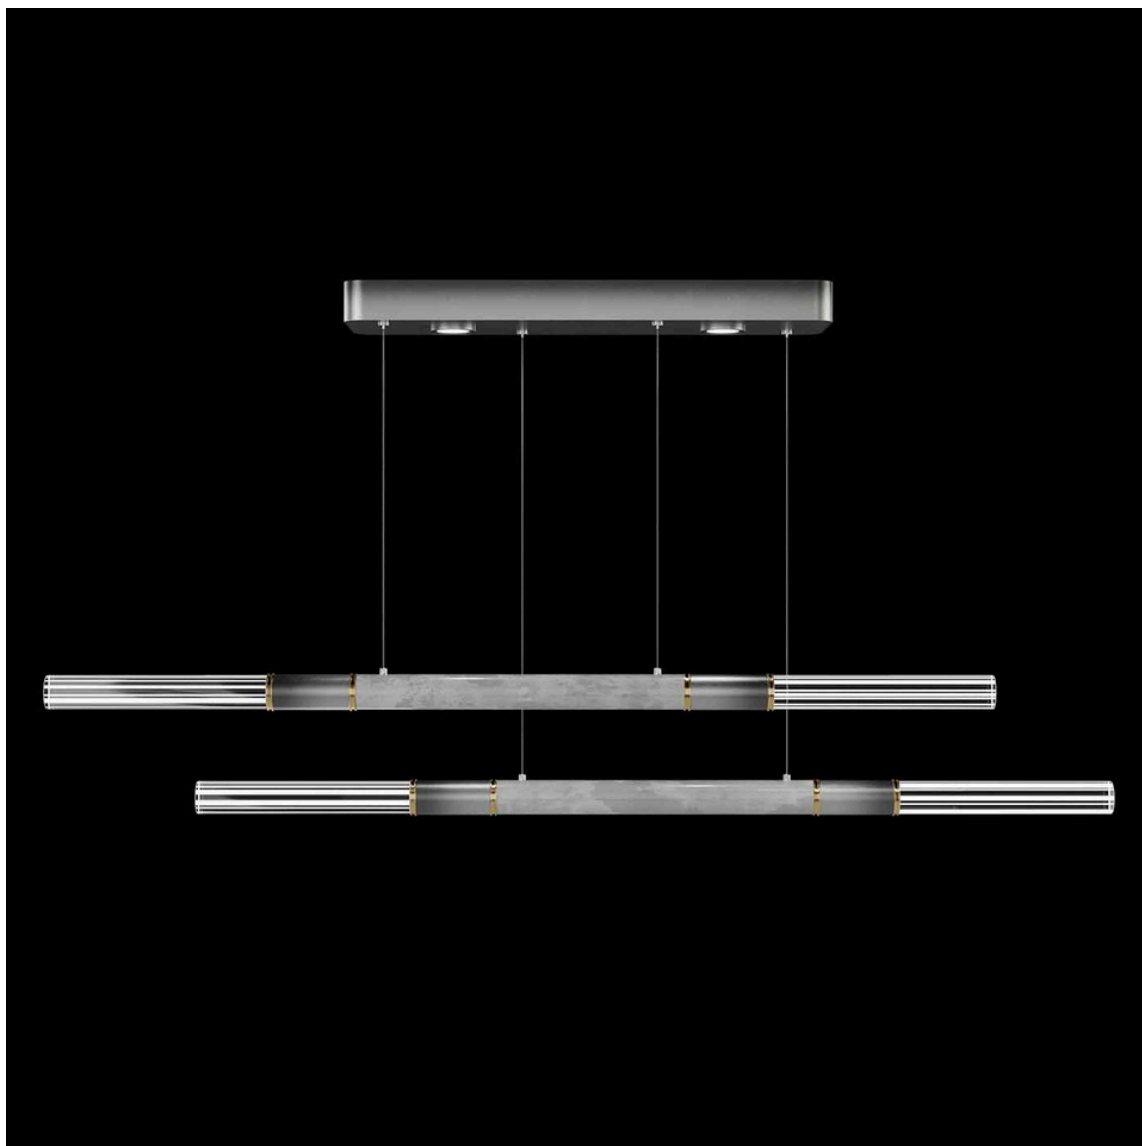

# FINE ART

HANDCRAFTED LIGHTING

100150-712

**100150-712 • ANTONIA 71"W Linear Pendant**

2.5H x 71W x 8.5D

ANTONIA  
COLLECTION