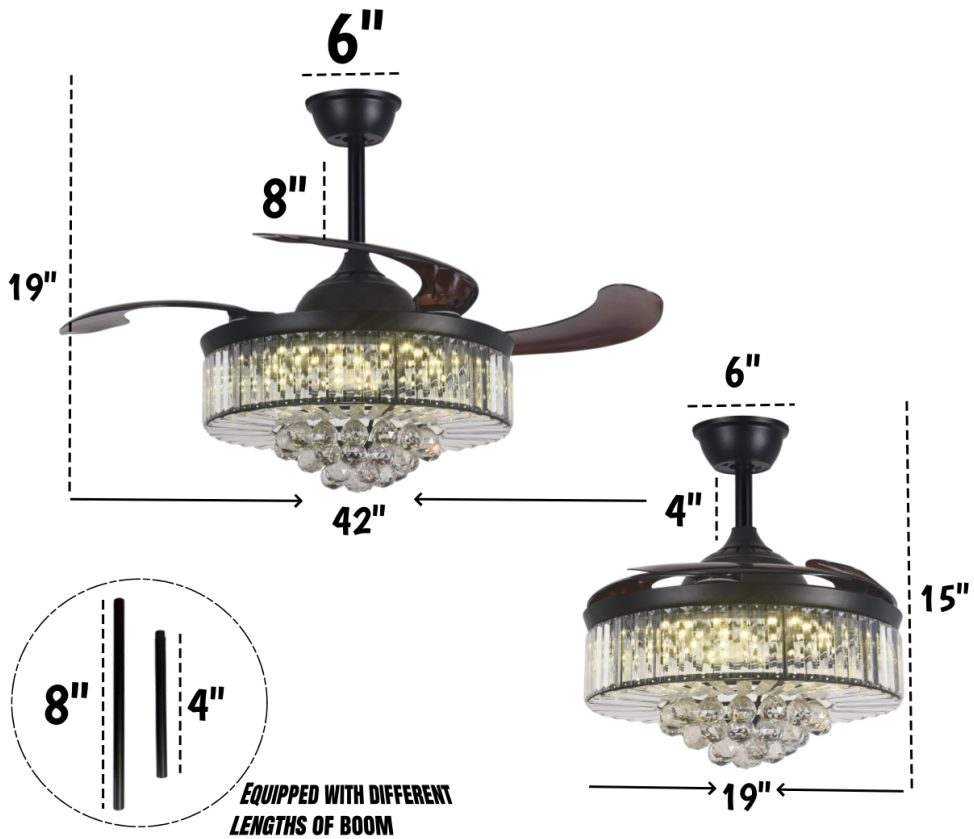

PRODUCT SIZE

3 COLOR TEMPERATURE ADJUSTMENTS

REMOTE CONTROLS

THIS PRODUCT IS EQUIPPED WITH A REMOTE CONTROL