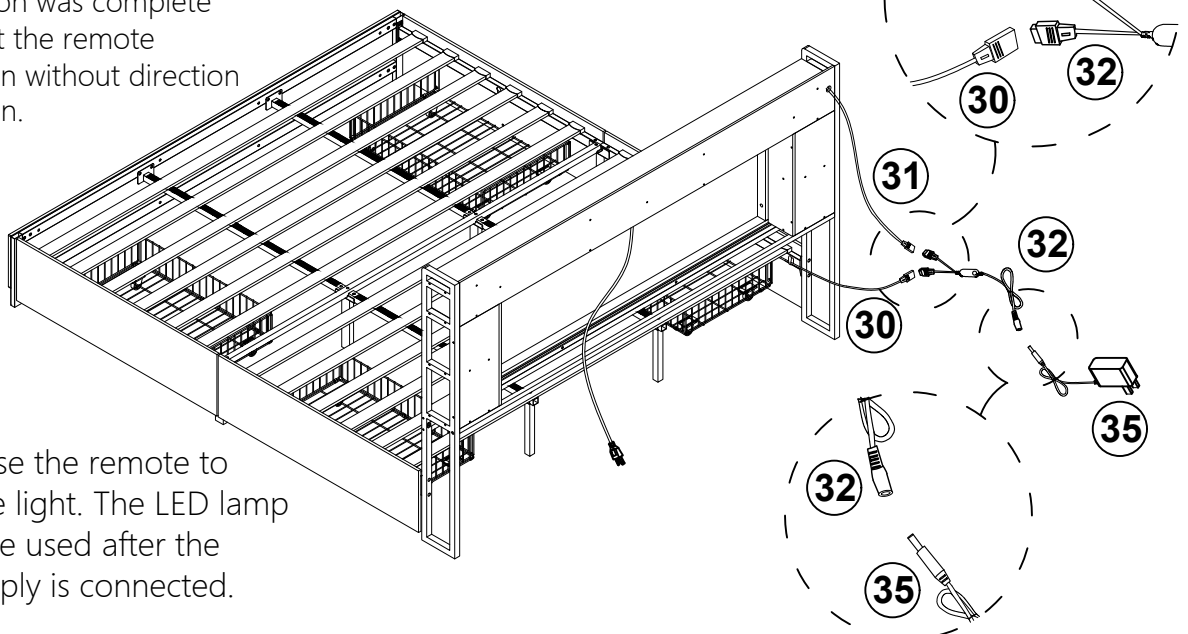

32

X5		4PCS
X8		20PCS
Y5		4PCS

33

Lightly Lift Panel, Hang on X5 To Match "∩" Hole

34

35

Lock all screws tightly.

36

Remove the plastic pad on the remote control after the installation was complete and start the remote operation without direction restriction.

You can use the remote to control the light. The LED lamp can only be used after the power supply is connected.