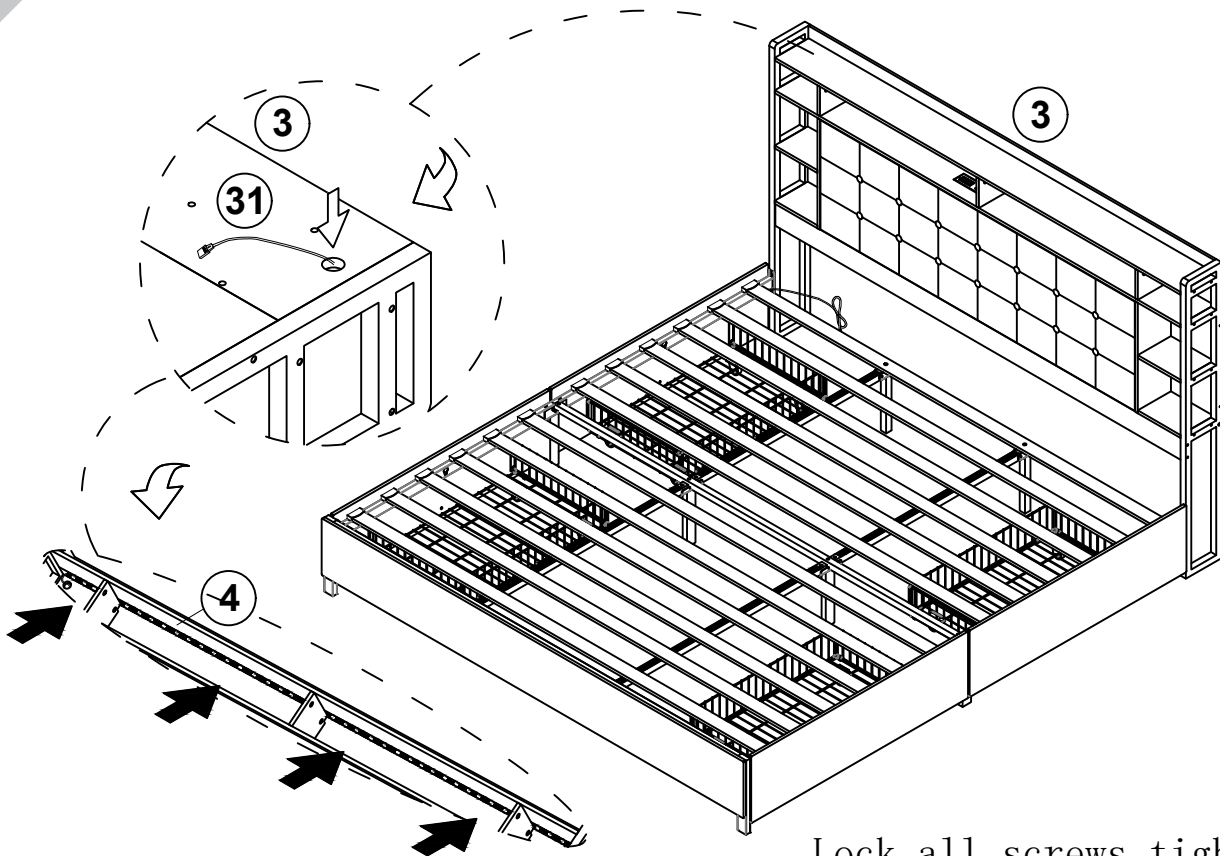

32

X5		4PCS
X8		20PCS
Y5		4PCS

33

Lightly Lift Panel, Hang on X5 To Match "∩" Hole

34

35

Lock all screws tightly.

36

Remove the plastic pad on the remote control after the installation was complete and start the remote operation without direction restriction.

You can use the remote to control the light. The LED lamp can only be used after the power supply is connected.