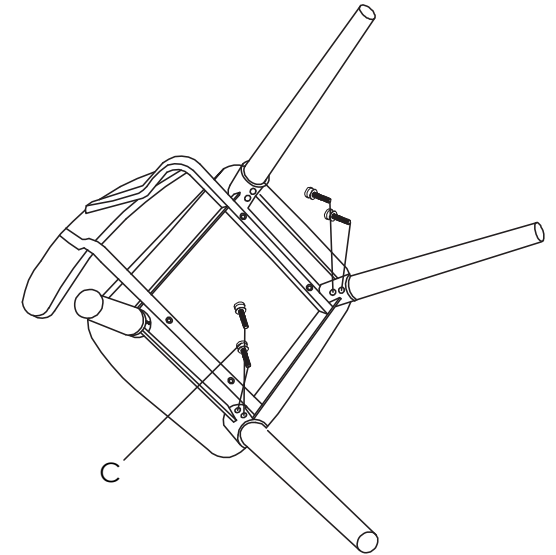

# Assembly Instructions

## VEGA Counter Stool

PLEASE NOTE: Check that you have received all components and hardware before assembling. If you are missing any parts, contact your retailer.

A (1 pc)

B (4 pcs)

C (8 pcs)

D (1 pc)

Recommended to use  
Loctite on screws prior to  
assembly.