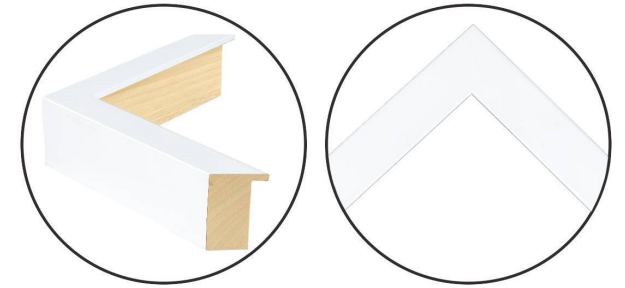

WENDOVER ART GROUP

ITEM NUMBER : **WMS0305**

TITLE : **Washed Layers 1**

OUTWARD DIMENSION (W X H) : **34.5" x 34.5"**

FRAME (WIDTH X DEPTH) : **MC2329 | 1" x 2.13"**

FRAME FINISH : **Standard Frame**

Matte White

DESCRIPTION :

**Giclee on Watercolor Paper, Cut and Layered with a
Floated Top Mat, Hang Both Ways, Framed in Shadowbox**